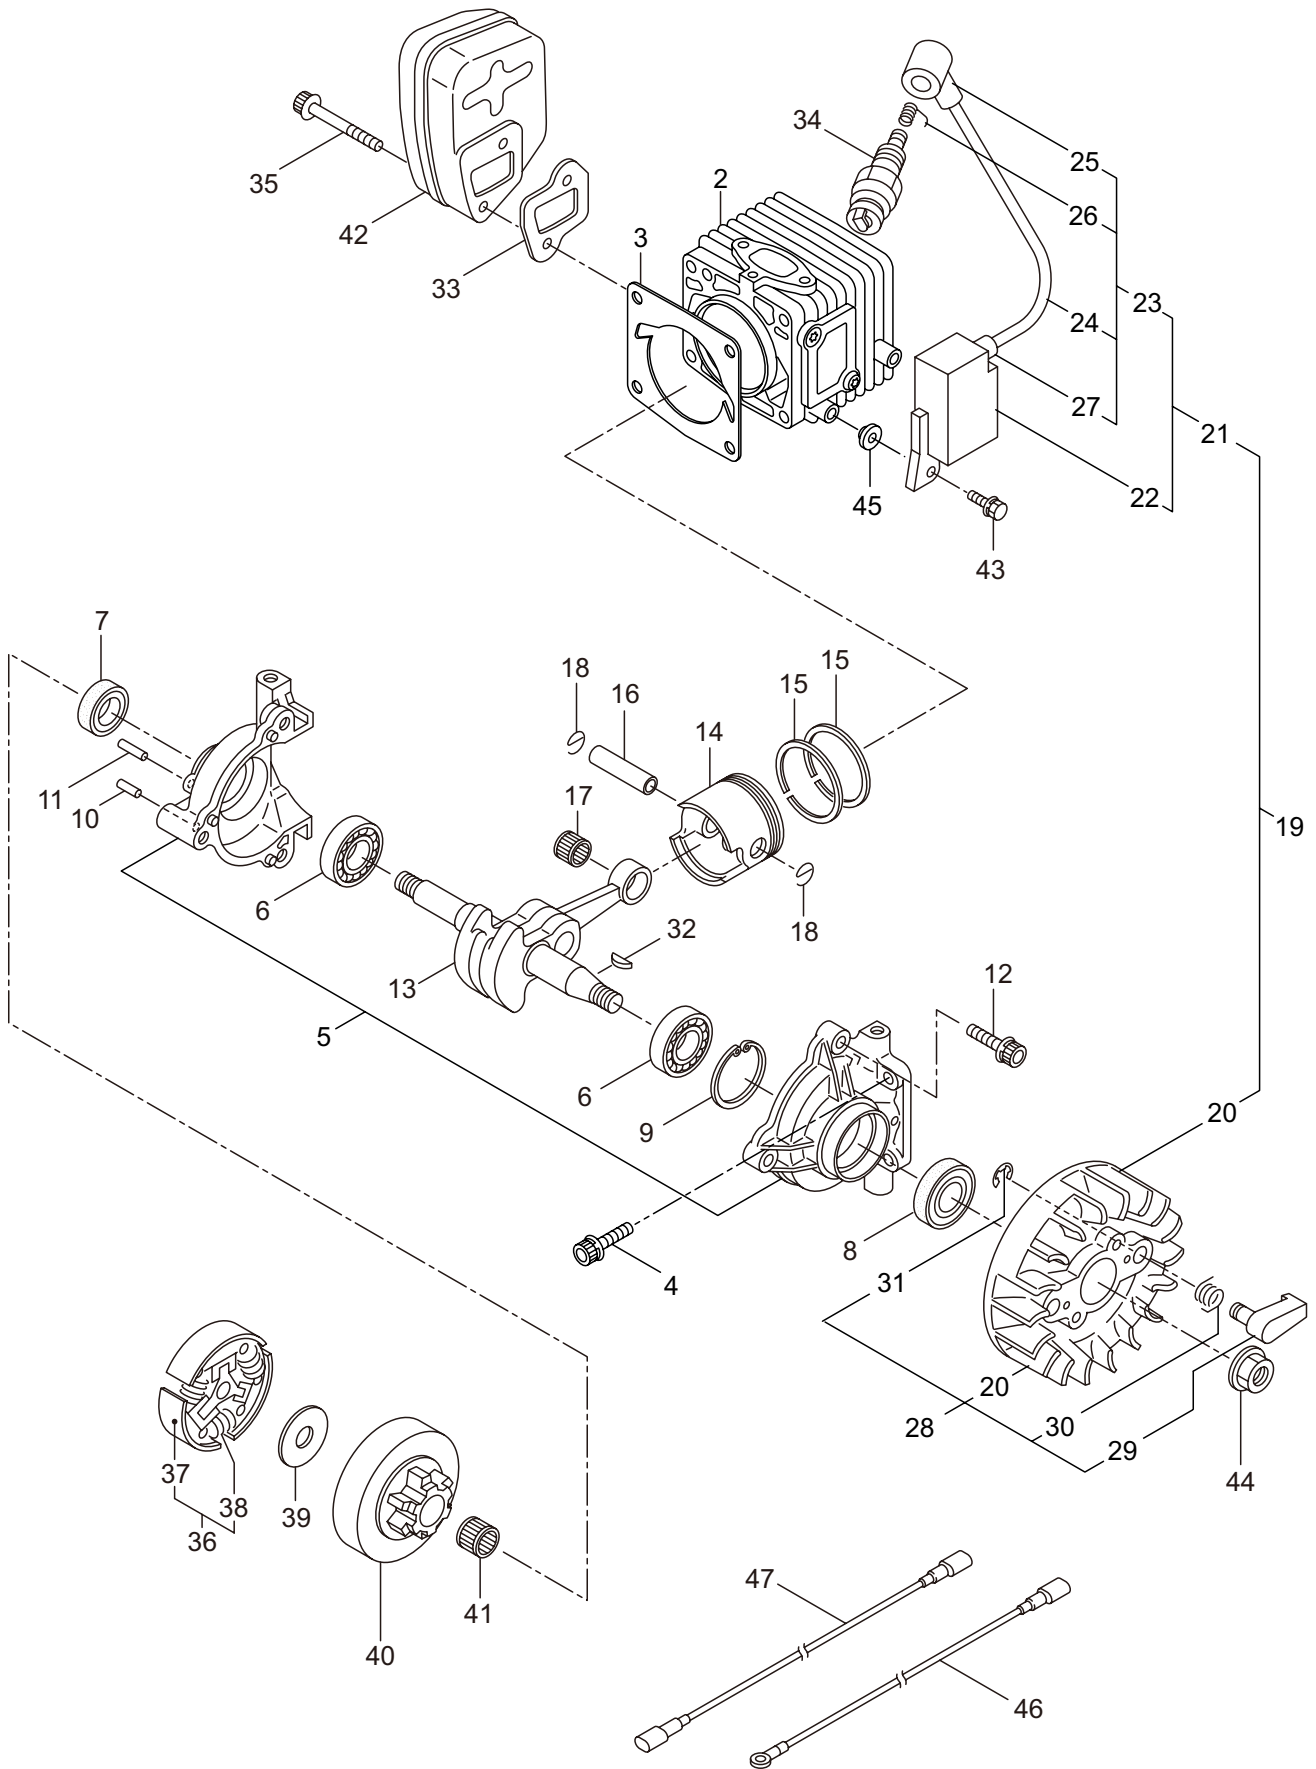

1. MCV3101(14)
ENGINE

Ref. No.	Part No.	Part Name	Q'ty	Remarks
1-1	362884	MCV3101(14)	1	
1-2	288931	Cylinder	1	
1-3	289341	Gasket	1	
1-4	261250	Cap Screw	4	M5x20
1-5	288846	Crankcase	1	
1-6	285521	Bearing	2	
1-7	285626	Oil Seal	1	
1-8	261492	Oil Seal	1	ISCD12287
1-9	055185	Snap Ring	1	#28
1-10	285560	Pin	1	3x9.8
1-11	285529	Pin	1	3x13.8
1-12	261232	Cap Screw	3	M5x20
1-13	285599	Crankshaft Comp	1	
1-14	273265	Piston	1	
1-15	285590	Piston Ring	2	P111
1-16	285591	Piston Pin	1	
1-17	261037	Bearing,Needle	1	KBK8x11x11.8x1
1-18	261576	Clip,Piston	2	
1-19	289489	Magneto Ass'y	1	Incl.20-27
1-20	285555	Magneto Rotor	1	
1-21	289548	Ignition Coil Ass'y	1	Incl.22-27
1-22	289650	Coil	1	
1-23	286096	Cord Ass'y	1	Incl.24-27
1-24	286097	Cord	1	
1-25	261074	Plug Boot	1	
1-26	261075	Connector	1	
1-27	261072	Cap	1	
1-28	288365	Rotor Ass'y	1	Incl.20,29-31
1-29	285553	Starter Pawl	2	
1-30	285552	Spring	2	
1-31	020299	E-Ring	2	#4
1-32	261076	Woodruff Key	1	3x10
1-33	285472	Gasket	1	
1-34	285982	Spark Plug	1	NGK BPM8Y
1-35	264223	Cap Screw	2	M5x40
1-36	285535	Clutch Ass'y	1	Incl.37,38
1-37	285655	Clutch Shoe	3	
1-38	285656	Spring	3	
1-39	285537	Washer	1	8x26xt2
1-40	286238	Clutch Drum	1	
1-41	285624	Needle Bearing	1	10x13x13
1-42	276332	Muffler Ass'y	1	
1-43	281211	Cap Screw	2	M4x20
1-44	261417	Nut,Rotor	1	M8
1-45	289481	Spacer	2