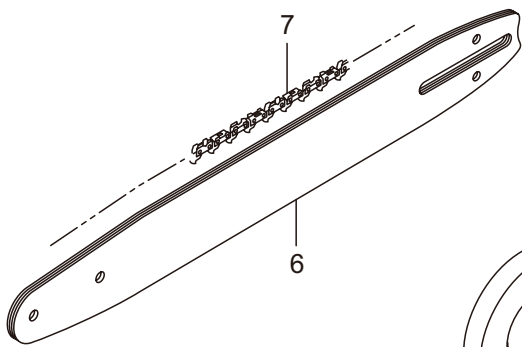

8. MCV3101(14)
LABEL, ACCESSORIES

Ref. No.	Part No.	Part Name	Q'ty	Remarks
8-1	287256	Label	1	MARUYAMA
8-2	287255	Label	1	REVERSE
8-3	273030	Label	1	MCV3101
8-4	287160	Label	1	E JUST
8-5	287161	Label	1	
8-6	286828	Guide Bar	1	
8-7	289538	Chain	1	
8-8	286840	Chain Cover	1	
8-9	288652	Combi Box Spanner	1	13x19 L=190
8-10	285732	Screwdriver	1	
8-11	286865	Screwdriver	1	
8-12	285729	File	1	
8-13	285730	File Grip	1	
8-14	277045	Instruction Manual	1	MCV3101