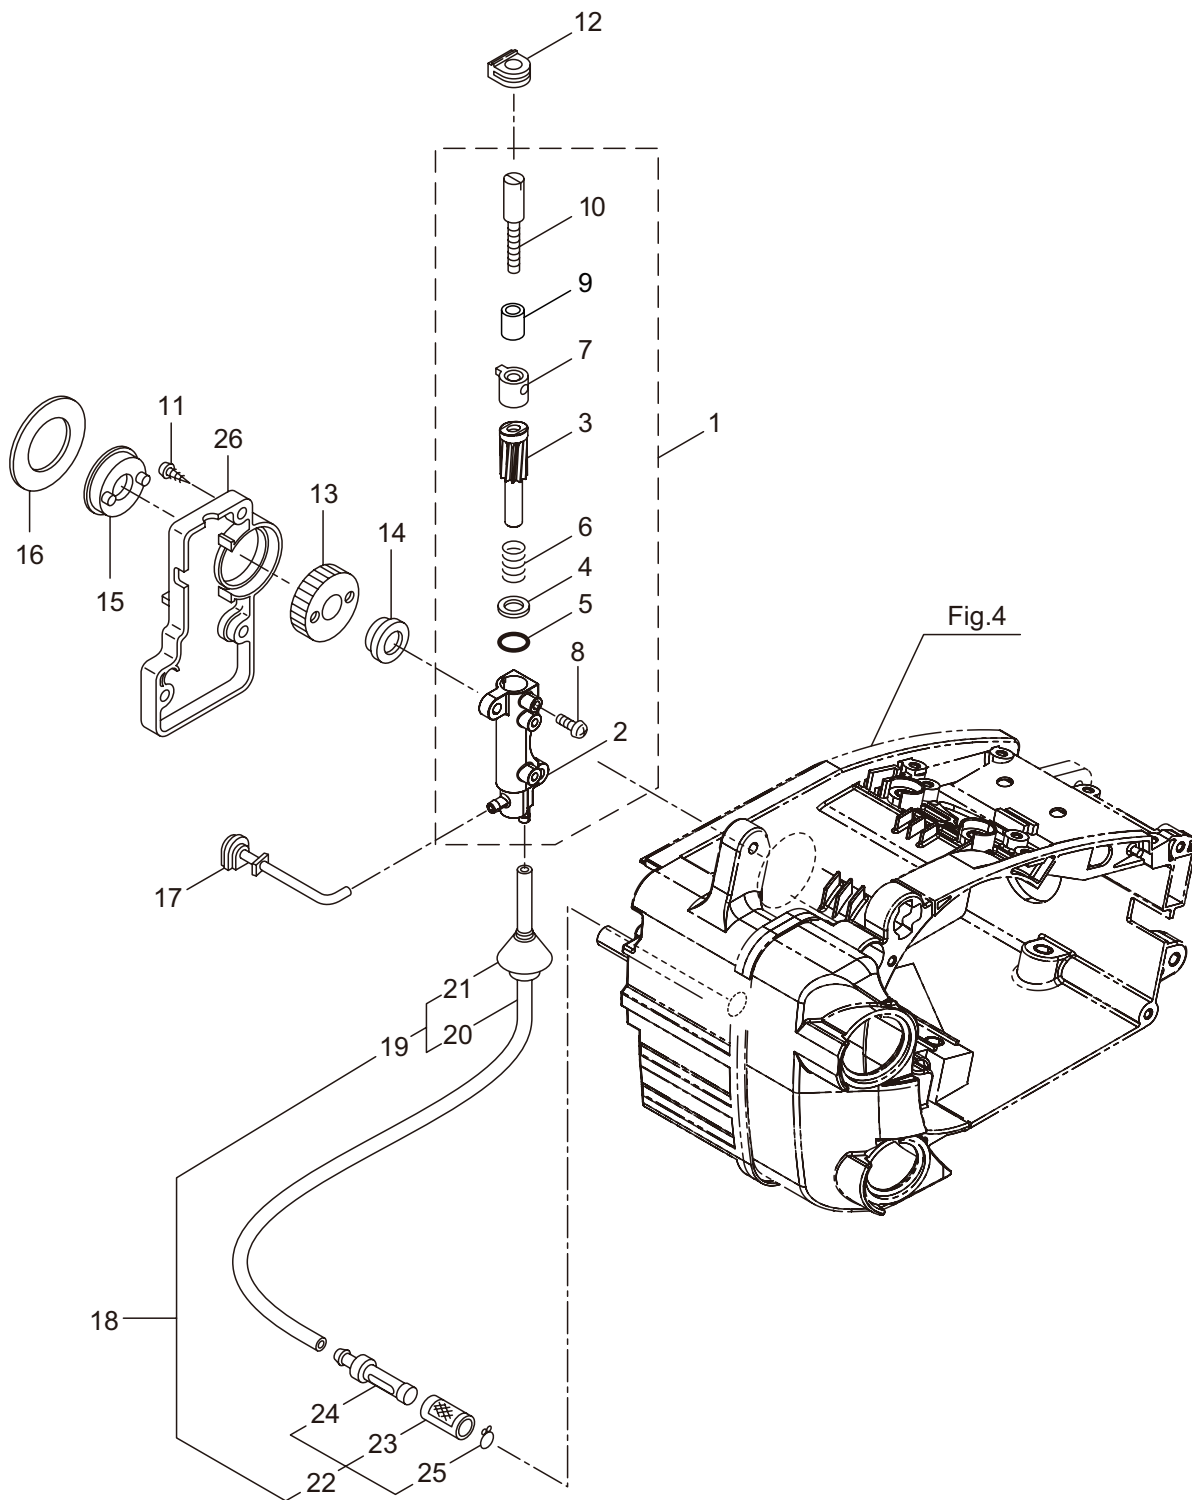

1. MCV3101(14)
ENGINE

Ref. No.	Part No.	Part Name	Q'ty	Remarks
1-46	285648	Lead	1	
1-47	285649	Lead	1	

2. MCV3101(14)
OIL PUMP

Ref. No.	Part No.	Part Name	Q'ty	Remarks
2-1	286811	Oil Pump Ass'y	1	Incl.2-10
2-2	285527	Pump Body	1	
2-3	285550	Wheel Gear	1	
2-4	286801	Washer	1	t0.5 6.5x9.8
2-5	014759	O-Ring	1	P6
2-6	285551	Spring	1	
2-7	285534	Pump Cap	1	
2-8	285630	Screw	1	M3x8
2-9	288185	Sleeve	1	6.6x4.2x6.1
2-10	286664	Screw	1	M4x23
2-11	285631	Screw	5	M4x16
2-12	285528	Grommet	1	
2-13	286303	Worm Gear	1	
2-14	286843	Bush	1	
2-15	286305	Bush	1	
2-16	286241	Washer	1	
2-17	285522	Oil Pipe A	1	
2-18	286802	Oil Pipe B Ass'y	1	Incl.19-25
2-19	285523	Oil Pipe B Ass'y	1	Incl.20,21
2-20	265725	Pipe	1	220L
2-21	261339	Grommet	1	
2-22	286818	Oil Filtr Ass'y	1	Incl.23-25
2-23	285524	Oil Filtr	1	
2-24	285525	Oil Filtr Body	1	
2-25	261117	Clip	1	
2-26	285598	Oil Pump Cover	1	