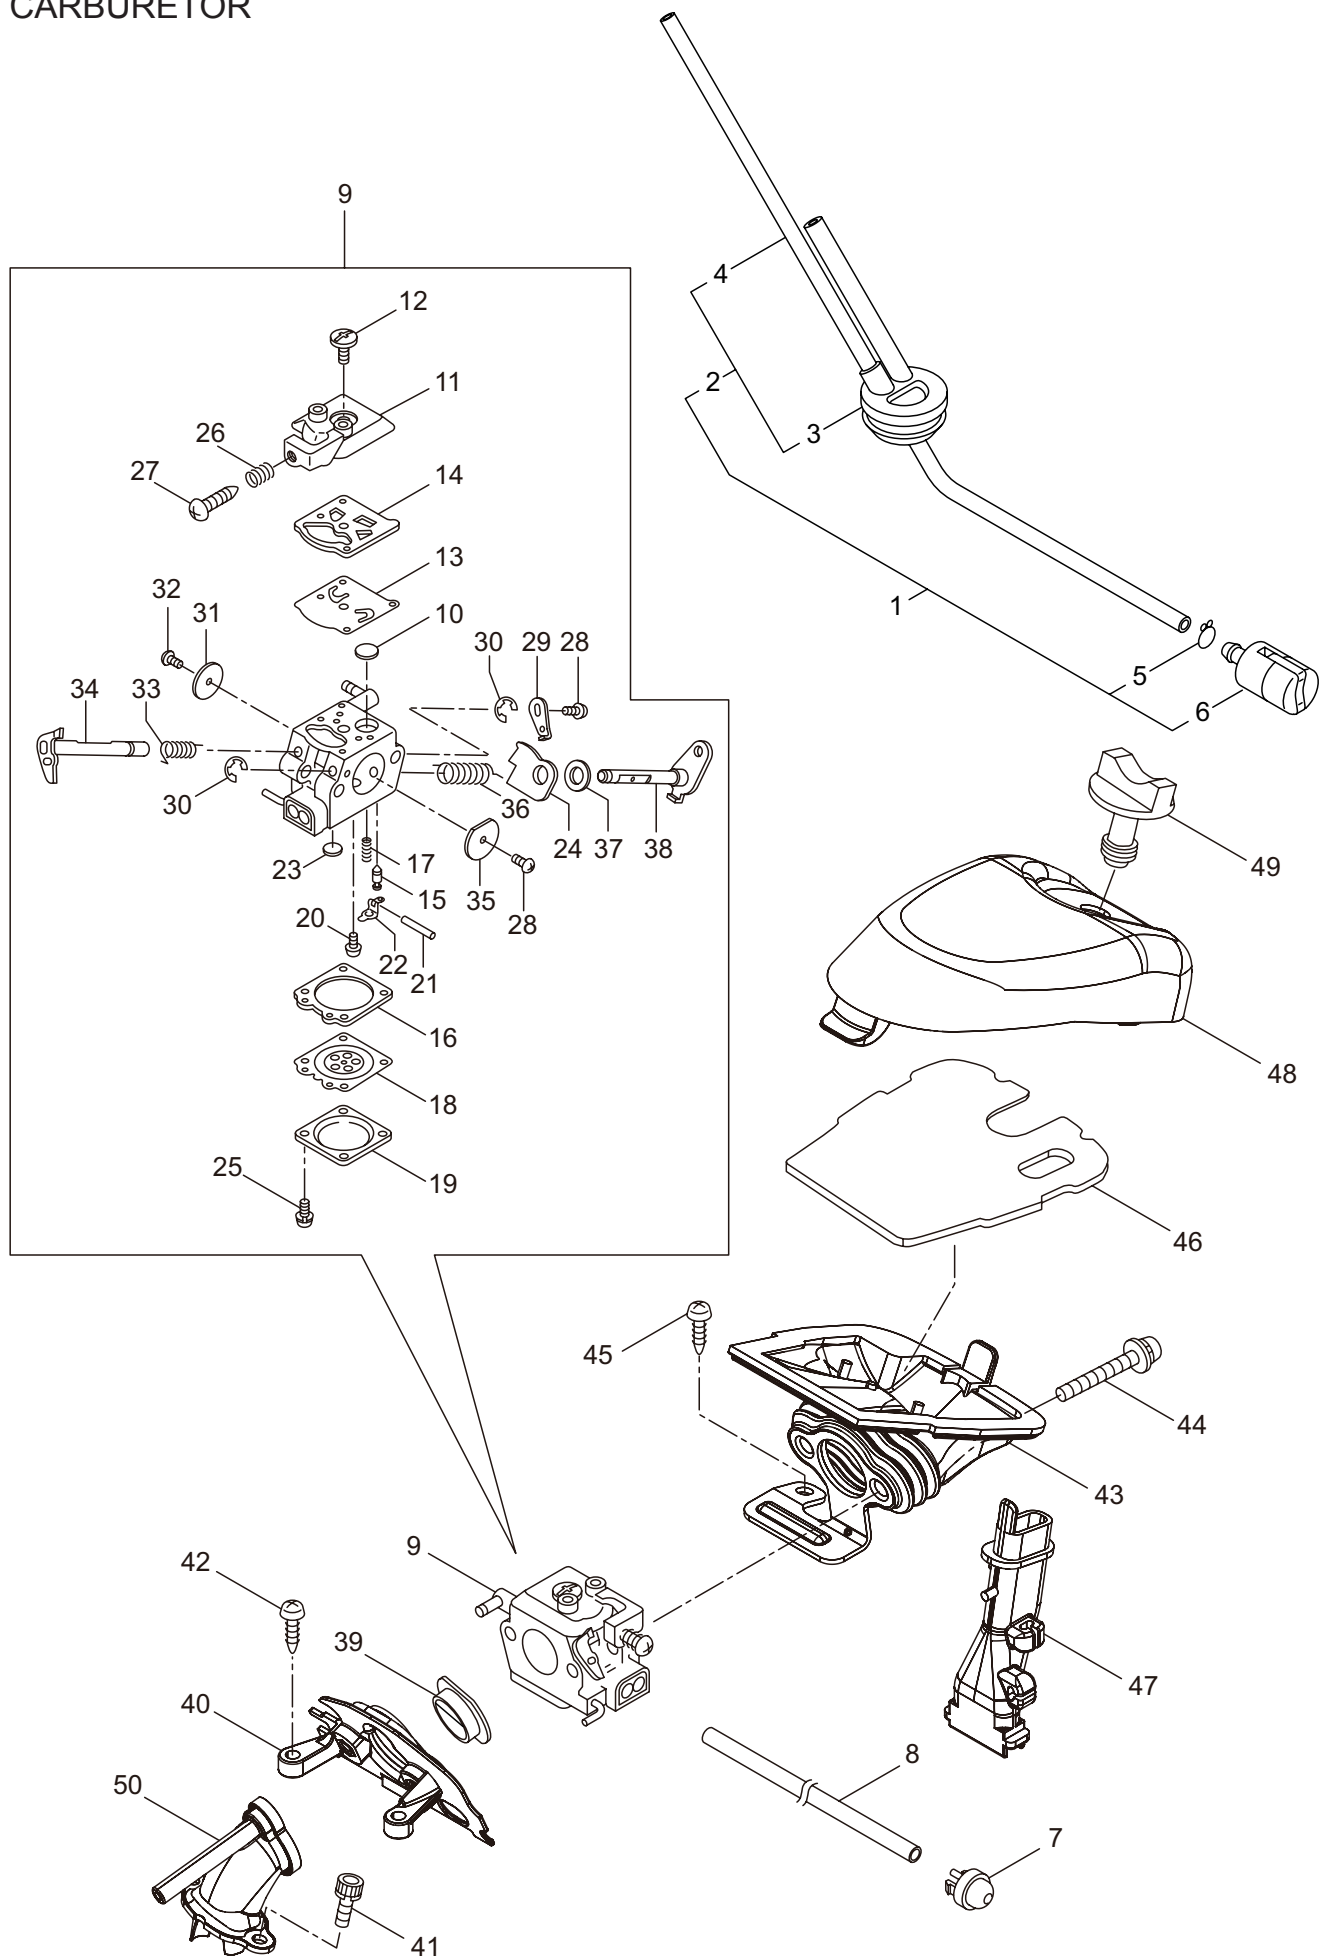

3. MCV3101(14)
CARBURETOR

Ref. No.	Part No.	Part Name	Q'ty	Remarks
3-46	285507	Element	1	
3-47	285508	Duct	1	
3-48	285512	Cleaner Cover	1	
3-49	285540	Knob	1	
3-50	285495	Insulator	1