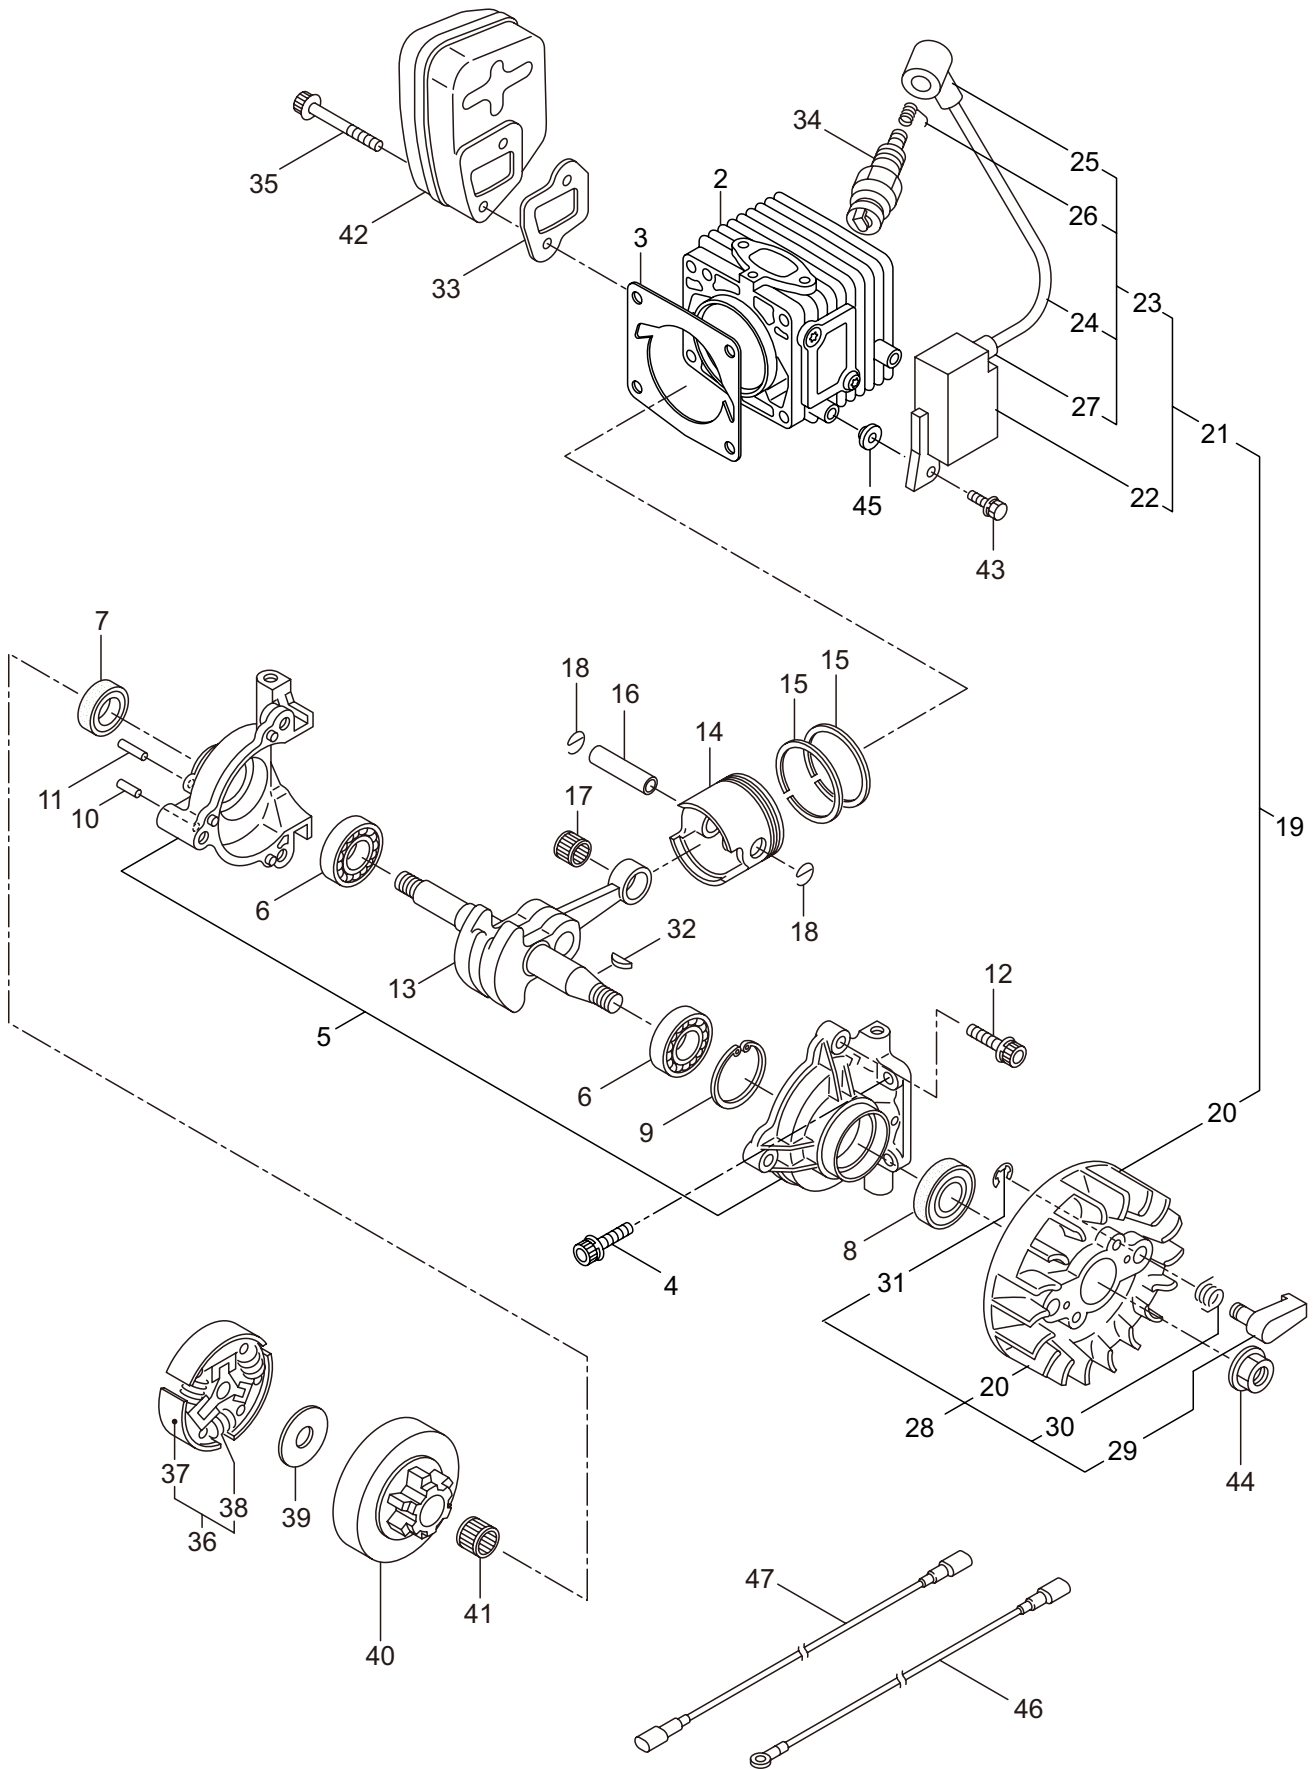

1. MCV3101(14)
ENGINE

Ref. No.	Part No.	Part Name	Q'ty	Remarks
1-46	285648	Lead	1	
1-47	285649	Lead	1	

2. MCV3101(14)
OIL PUMP

Ref. No.	Part No.	Part Name	Q'ty	Remarks
2-1	286811	Oil Pump Ass'y	1	Incl.2-10
2-2	285527	Pump Body	1	
2-3	285550	Wheel Gear	1	
2-4	286801	Washer	1	t0.5 6.5x9.8
2-5	014759	O-Ring	1	P6
2-6	285551	Spring	1	
2-7	285534	Pump Cap	1	
2-8	285630	Screw	1	M3x8
2-9	288185	Sleeve	1	6.6x4.2x6.1
2-10	286664	Screw	1	M4x23
2-11	285631	Screw	5	M4x16
2-12	285528	Grommet	1	
2-13	286303	Worm Gear	1	
2-14	286843	Bush	1	
2-15	286305	Bush	1	
2-16	286241	Washer	1	
2-17	285522	Oil Pipe A	1	
2-18	286802	Oil Pipe B Ass'y	1	Incl.19-25
2-19	285523	Oil Pipe B Ass'y	1	Incl.20,21
2-20	265725	Pipe	1	220L
2-21	261339	Grommet	1	
2-22	286818	Oil Filtr Ass'y	1	Incl.23-25
2-23	285524	Oil Filtr	1	
2-24	285525	Oil Filtr Body	1	
2-25	261117	Clip	1	
2-26	285598	Oil Pump Cover	1	