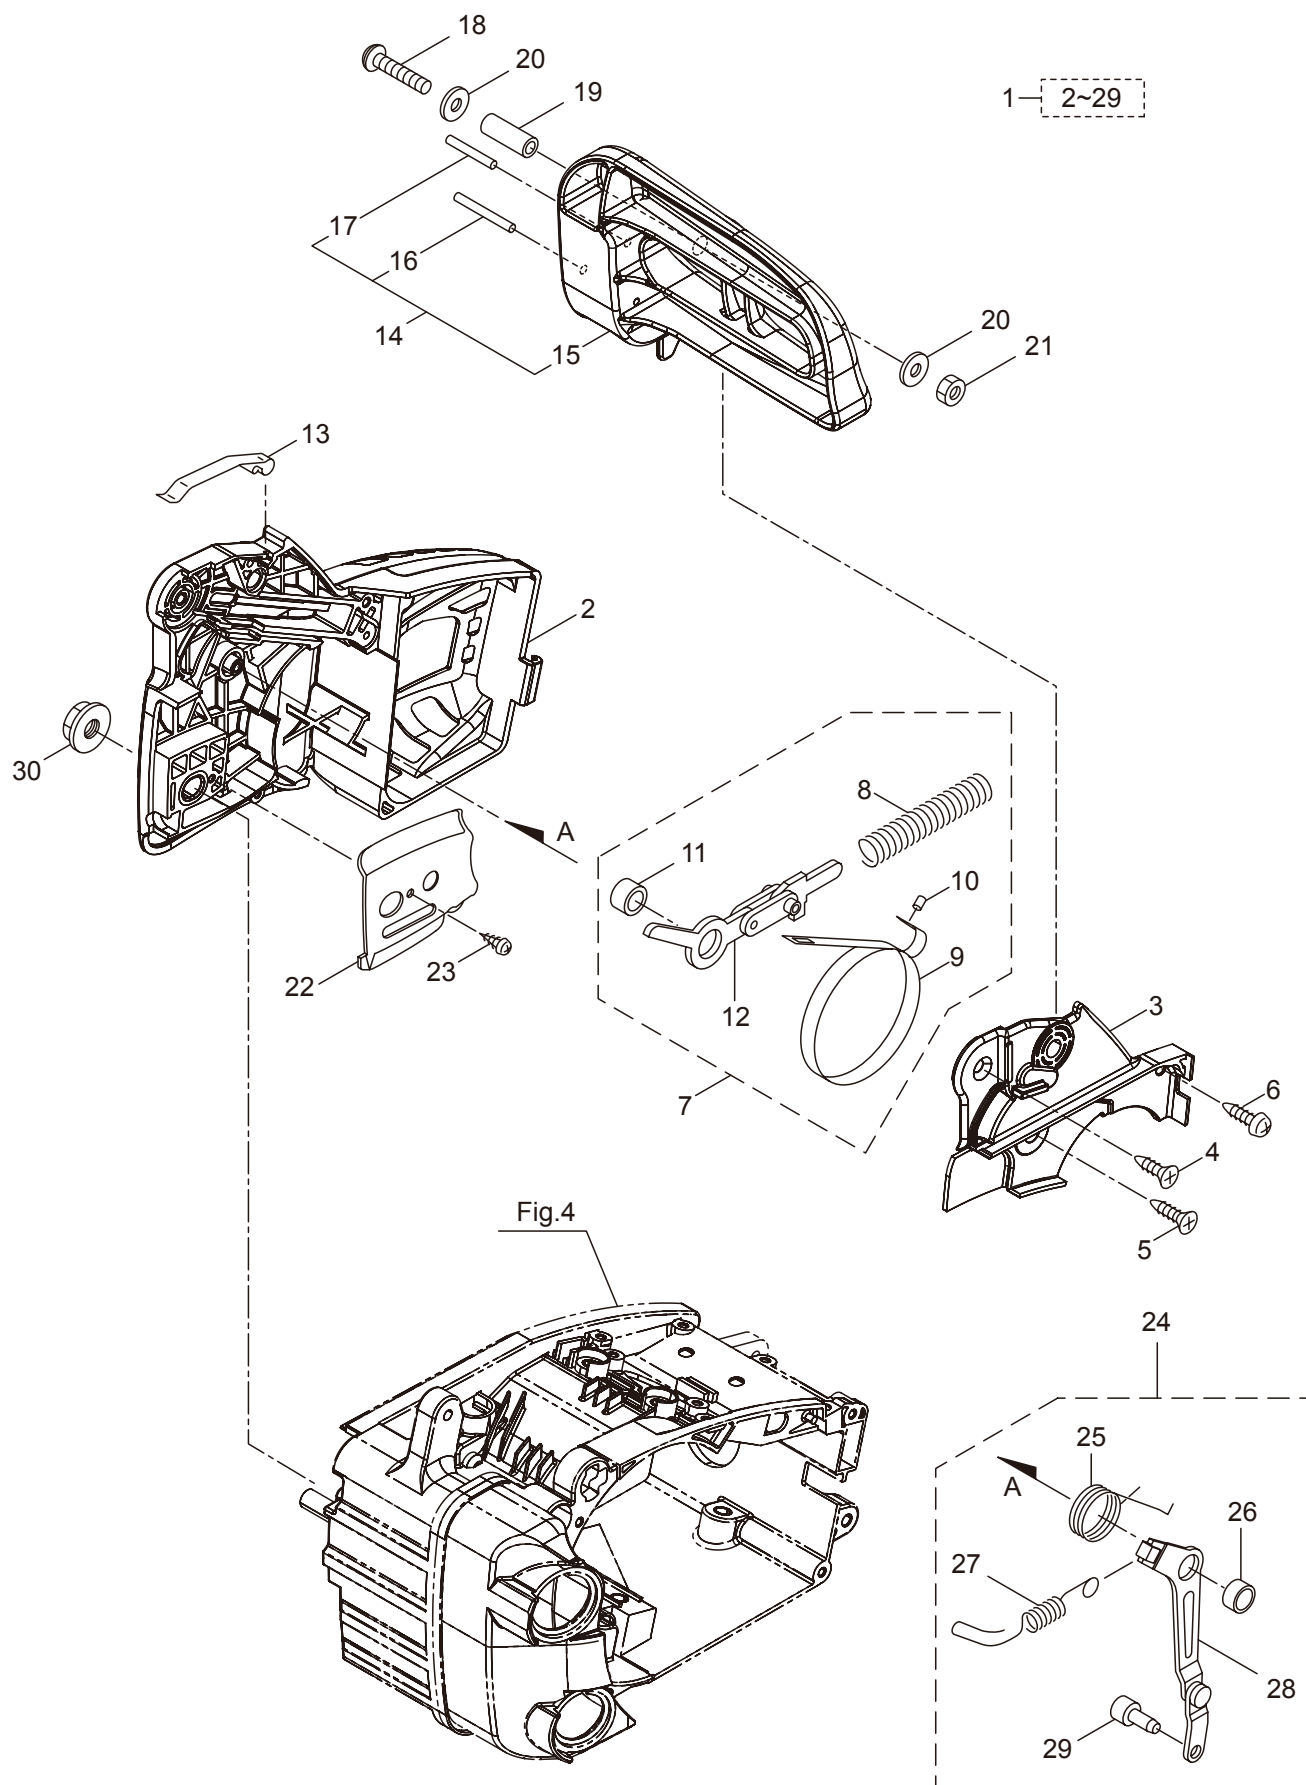

7. MCV3101(14)
CHAIN CASE

Ref. No.	Part No.	Part Name	Q'ty	Remarks
7-1	287389	Chain Case Ass'y	1	Incl.2-29
7-2	285576	Chain Case	1	
7-3	285622	Side Cover	1	
7-4	285637	Screw	1	M5x12
7-5	285639	Screw	1	M4x14
7-6	285644	Screw	1	M4x12
7-7	286823	Brake Ass'y	1	Incl.8-12
7-8	285605	Spring	1	
7-9	285572	Band	1	
7-10	285560	Pin	1	3x9.8
7-11	285606	Collar	1	8.2x12x7.2L
7-12	285570	Lever Comp	1	
7-13	285595	Return Spring	1	
7-14	286054	Front Guard Comp	1	Incl.15-17
7-15	286000	Front Guard	1	
7-16	285563	Pin	1	3x29.8
7-17	286048	Pin	1	3x23.8L
7-18	285638	Screw	1	M5x30
7-19	285607	Collar	1	5.2x7.5x22.5L
7-20	286045	Washer	2	5.3x15x1.2
7-21	285640	Nut	1	M5x0.8
7-22	285532	Guide Plate R	1	
7-23	285627	Screw	2	M3x8
7-24	286034	Tensioner Ass'y	1	Incl.25-29
7-25	285596	Spring	1	
7-26	285608	Collar	1	7.4x10x5.5L
7-27	289726	Spring	1	
7-28	285609	Link Comp	1	
7-29	285614	Boss	1	
7-30	283041	Nut	1	M8