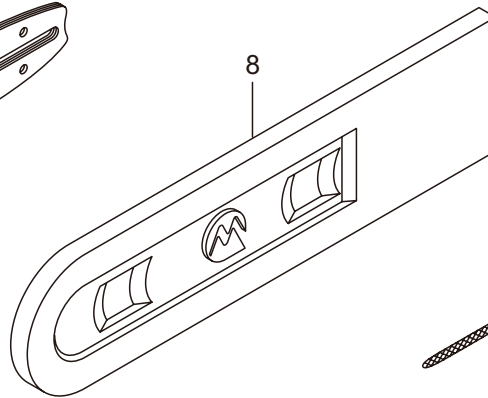

8. MCV3101(14)
LABEL, ACCESSORIES

Ref. No.	Part No.	Part Name	Q'ty	Remarks
8-1	287256	Label	1	MARUYAMA
8-2	287255	Label	1	REVERSE
8-3	273030	Label	1	MCV3101
8-4	287160	Label	1	E JUST
8-5	287161	Label	1	
8-6	286828	Guide Bar	1	
8-7	289538	Chain	1	
8-8	286840	Chain Cover	1	
8-9	288652	Combi Box Spanner	1	13x19 L=190
8-10	285732	Screwdriver	1	
8-11	286865	Screwdriver	1	
8-12	285729	File	1	
8-13	285730	File Grip	1	
8-14	277045	Instruction Manual	1	MCV3101