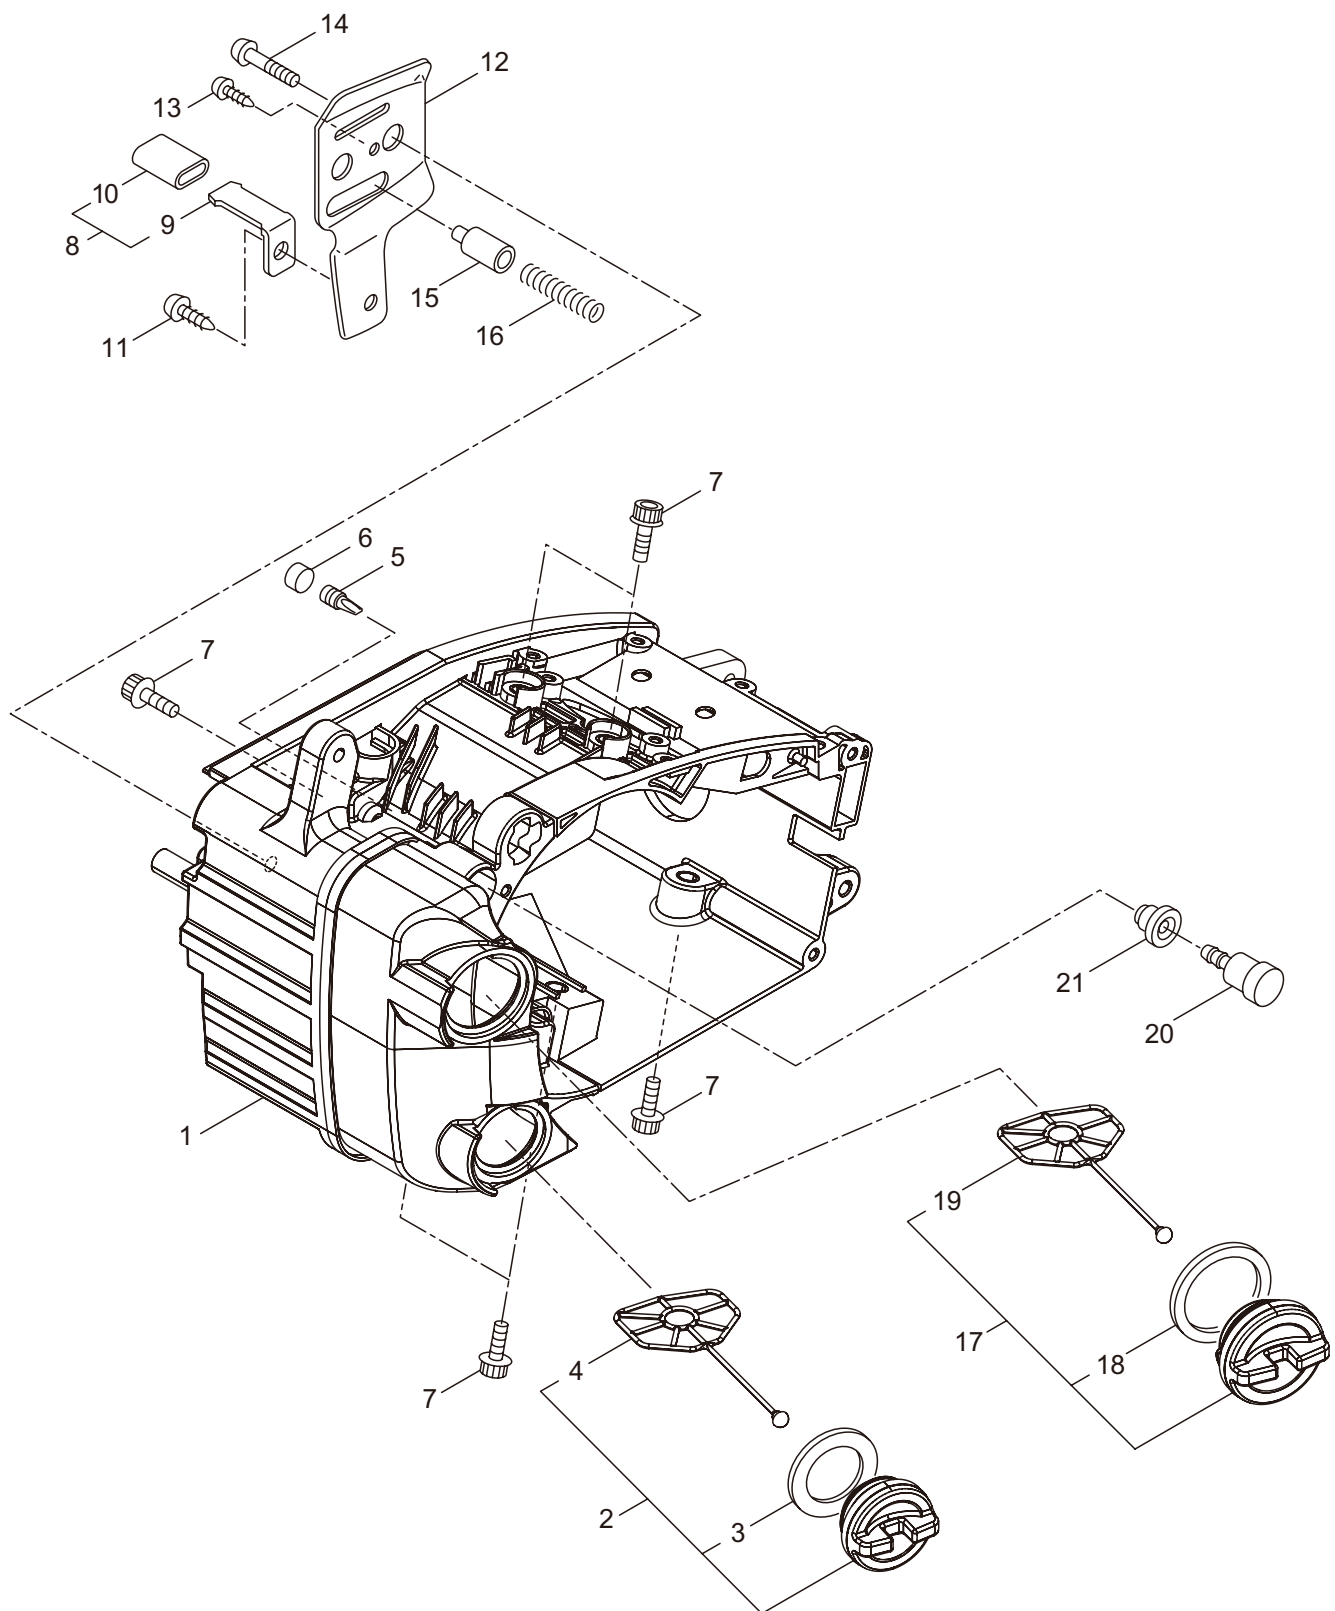

4. MCV3101(14)
ENGINE CASE

Ref. No.	Part No.	Part Name	Q'ty	Remarks
4-1	285703	Engine Case Ass'y	1	
4-2	285501	Oil Cap Ass'y	1	Incl.3,4
4-3	285503	Packing	1	
4-4	285504	Holder	1	
4-5	285574	Breather	1	
4-6	285526	Element	1	
4-7	285632	Bolt	6	M5x16
4-8	286803	Chain Catcher Ass'y	1	Incl.9,10
4-9	285583	Chain Catcher	1	
4-10	285585	Tube	1	7x10.5x18L
4-11	285634	Screw	1	M5x14
4-12	285531	Guide Plate L	1	
4-13	285627	Screw	1	M3x8
4-14	286804	Screw	1	M5x20x8
4-15	285628	Cap	1	
4-16	285629	Spring	1	
4-17	286051	Fuel Cap Ass'y	1	Incl.18,19
4-18	286063	Packing	1	
4-19	285504	Holder	1	
4-20	285832	Breather Ass'y	1	
4-21	285573	Breather Grommet	1