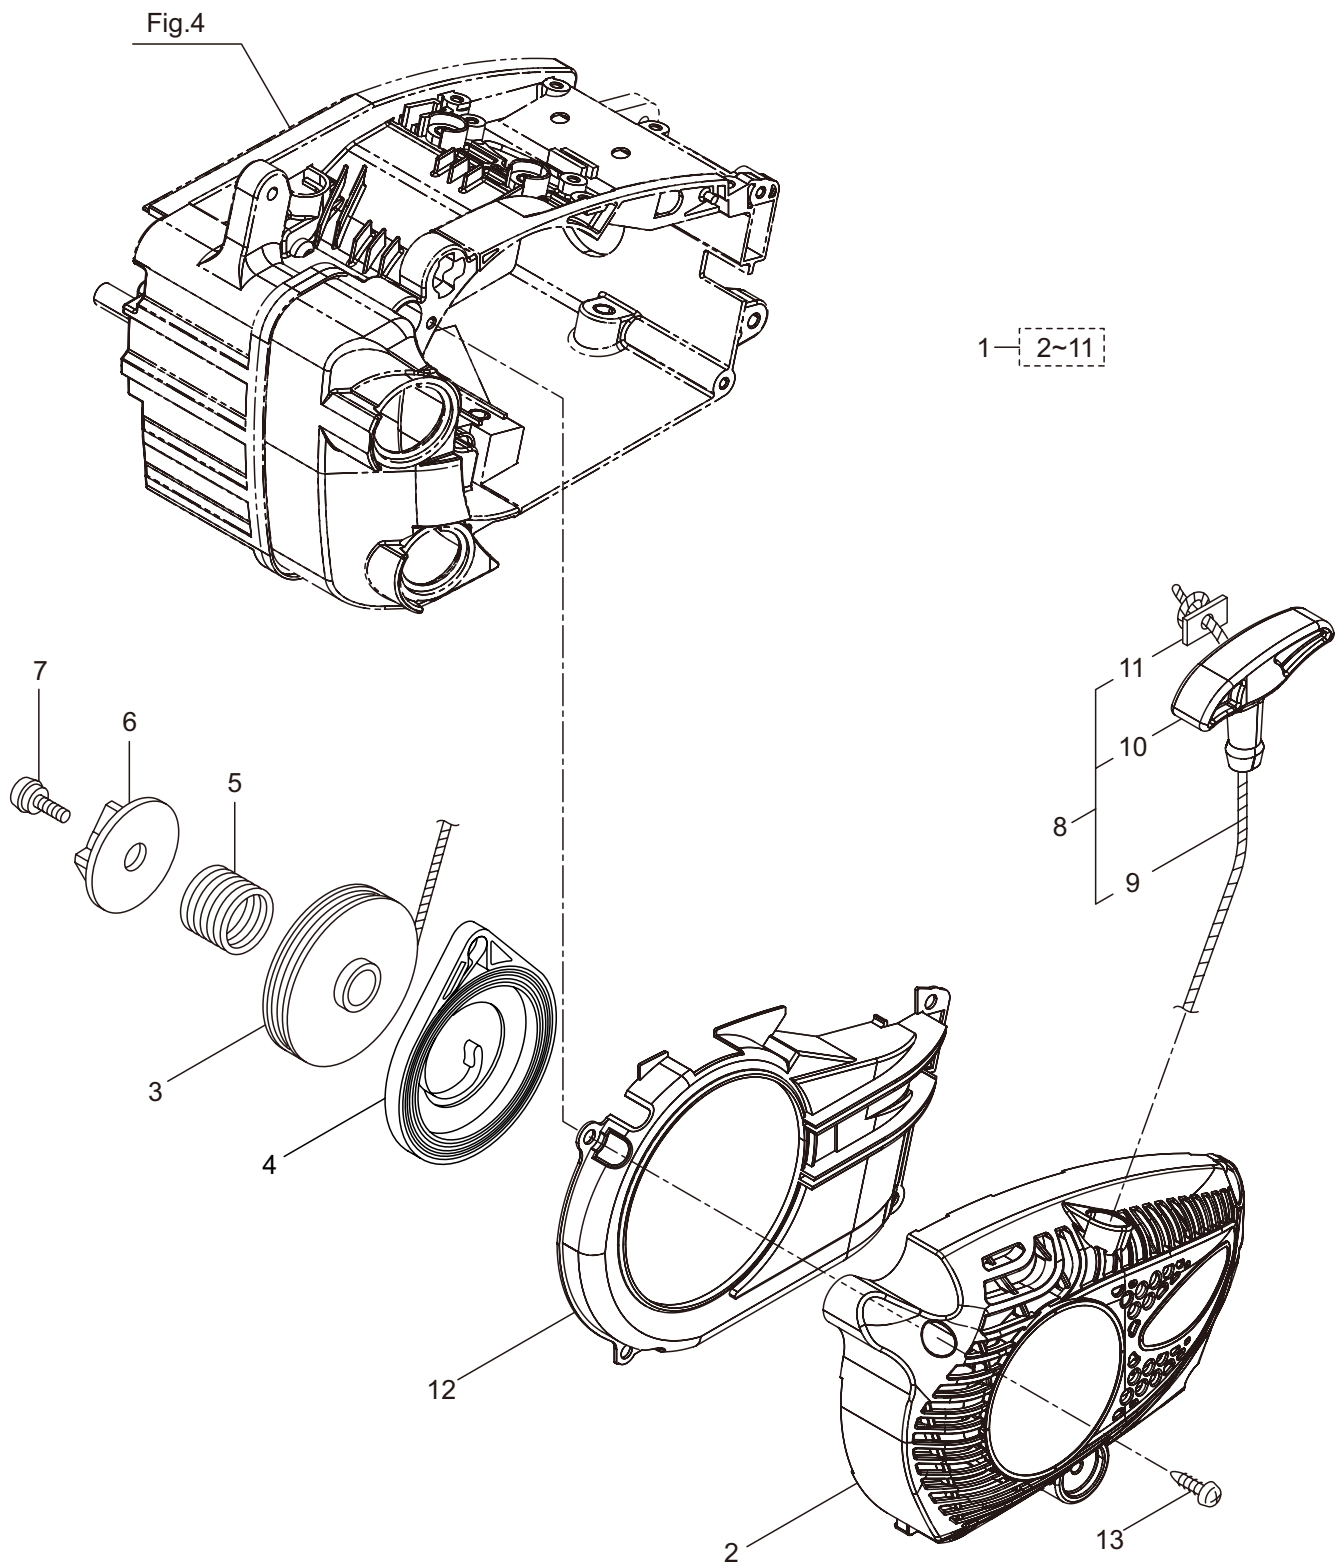

5. MCV3101(14)
RECOIL STARTER

Ref. No.	Part No.	Part Name	Q'ty	Remarks
5-1	285577	Recoil Starter Ass'y	1	Incl.2-11
5-2	285695	Starter Case Comp	1	
5-3	283274	Reel	1	
5-4	283275	Spring Ass'y	1	
5-5	283276	Damper Spring	1	
5-6	285597	Cam Plate	1	
5-7	267213	Screw	1	
5-8	285697	Rope Ass'y	1	Incl.9-11
5-9	283279	Starter Rope	1	
5-10	285581	Starter Knob	1	
5-11	283281	Rope Stopper	1	
5-12	285548	Fan Cover	1	
5-13	285631	Screw	4	M4x16