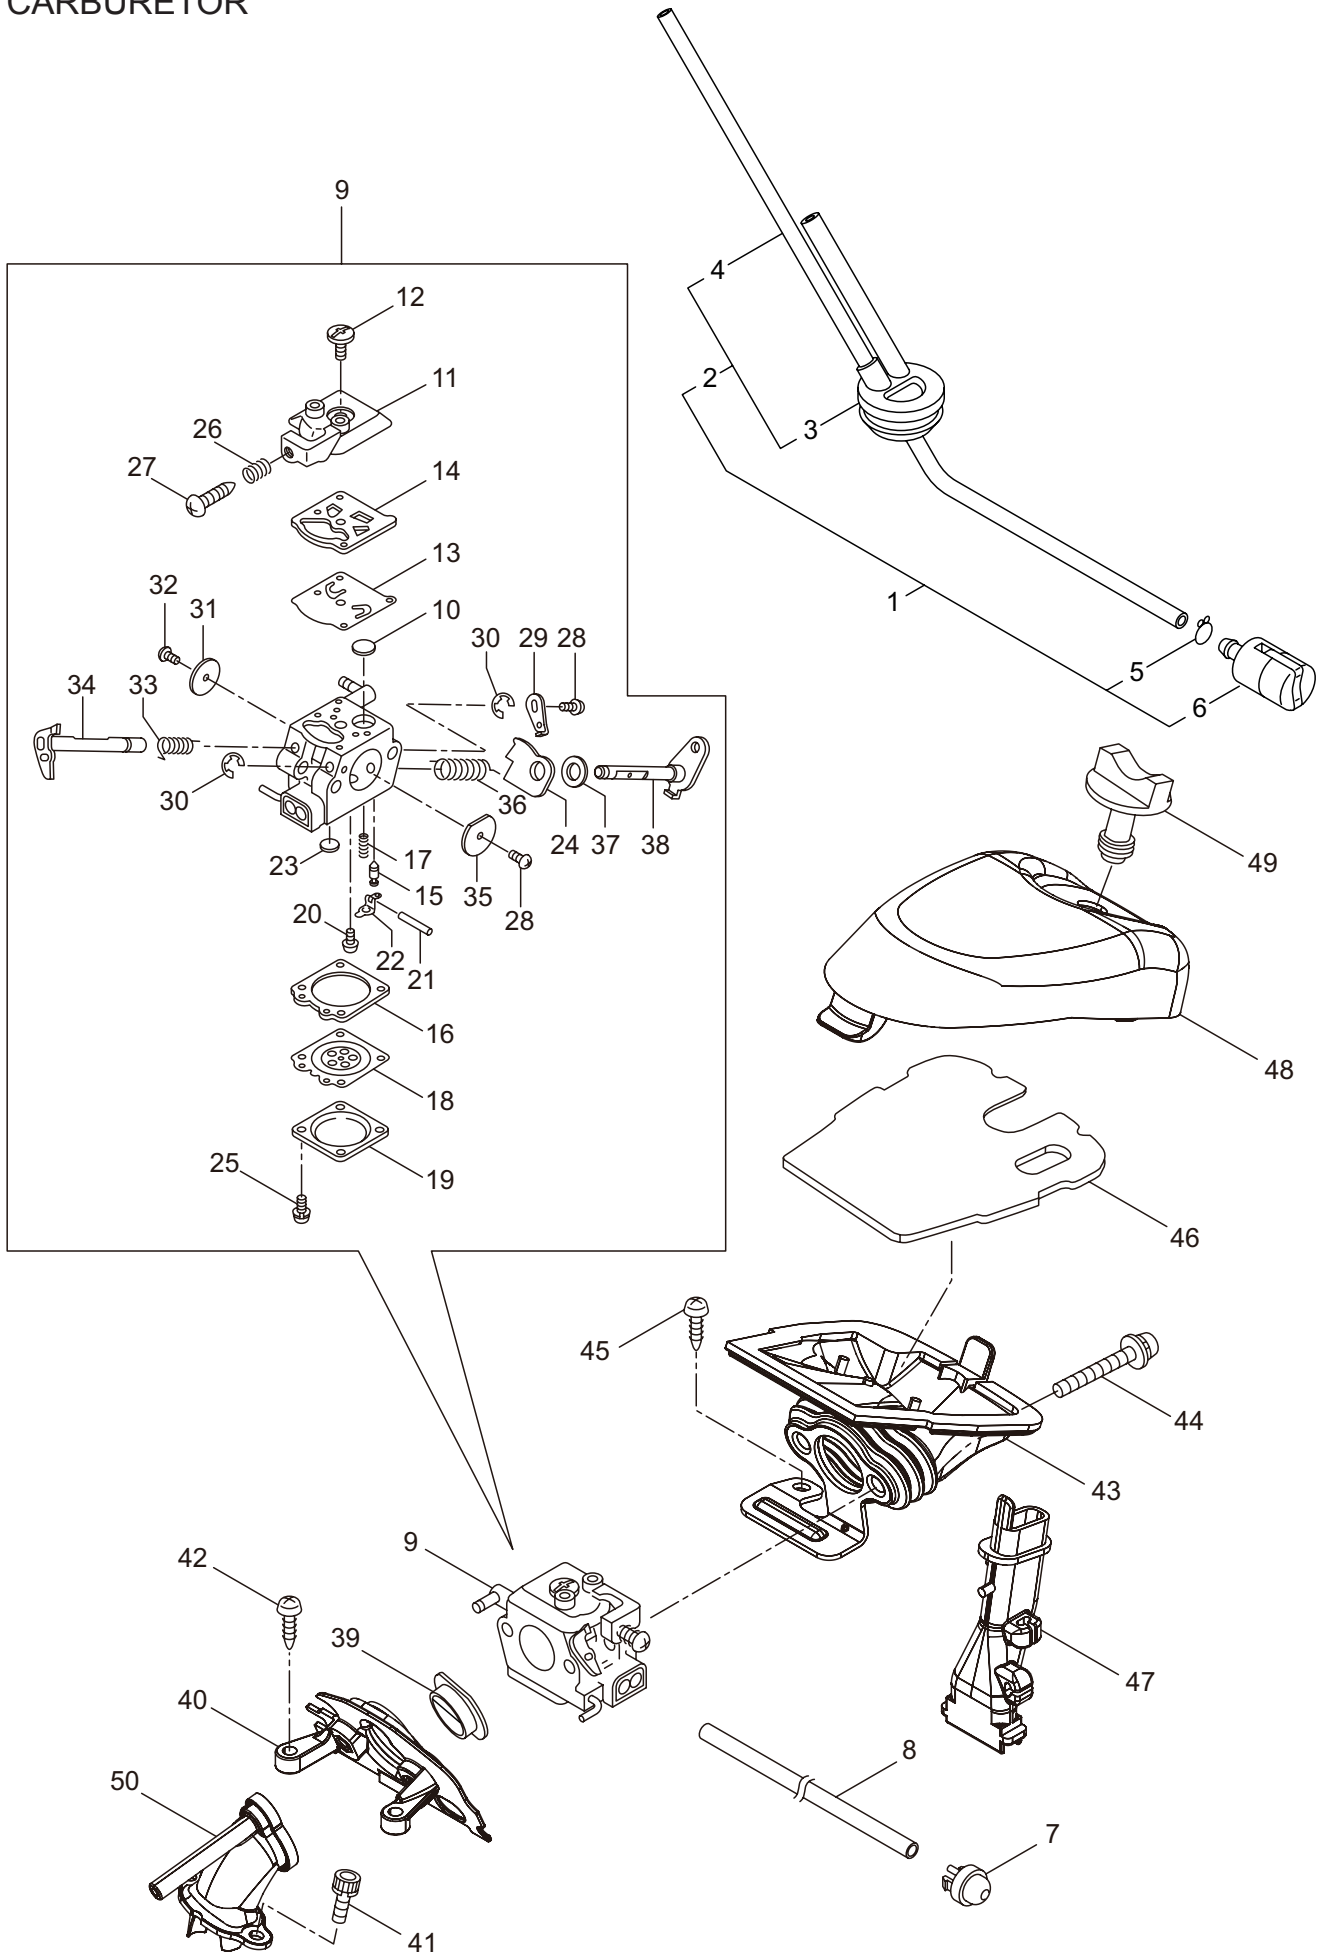

3. MCV3101(14)
CARBURETOR

Ref. No.	Part No.	Part Name	Q'ty	Remarks
3-1	285488	Fuel Pipe Ass'y	1	Incl.2-6
3-2	285489	Pipe Ass'y	1	Incl.3,4
3-3	285490	Fuel Grommet	1	
3-4	285491	Fuel Pipe A	1	3x5x222L
3-5	261117	Clip	2	
3-6	286749	Filter Ass'y	1	
3-7	282299	Pump	1	
3-8	285492	Fuel Pipe B	1	2.4x5x145L
3-9	289500	Carburetor Ass'y	1	Incl.10-38
3-10	261872	Screen	1	
3-11	287168	Pump Cover	1	
3-12	287169	Screw	1	
3-13	287170	Diaphragm	1	
3-14	287171	Gasket	1	
3-15	262986	Needle Valve	1	
3-16	263727	Gasket	1	
3-17	287172	Spring	1	
3-18	283905	Diaphragm, Meterring	1	
3-19	263726	Cover Plate	1	
3-20	287173	Screw	1	
3-21	262989	Lever Pin	1	
3-22	262990	Lever	1	
3-23	287174	Plug	1	
3-24	287191	Lever	1	
3-25	287192	Screw	4	
3-26	287178	Spring	1	
3-27	287179	Idle Adjust Screw	1	
3-28	287180	Screw	2	
3-29	287181	Lever	1	
3-30	287182	Ring	2	
3-31	287183	Throttle Valve	1	
3-32	287184	Screw	1	
3-33	287185	Spring	1	
3-34	287186	Shaft	1	
3-35	287187	Choke Valve	1	
3-36	287188	Spring	1	
3-37	287189	Washer	1	
3-38	287190	Shaft	1	
3-39	288551	Ring	1	
3-40	285497	Plate	1	
3-41	285618	Bolt	2	M4x12
3-42	285631	Screw	2	M4x16
3-43	285505	Boots Comp	1	
3-44	285633	Screw	2	M5x45
3-45	285631	Screw	1	M4x16