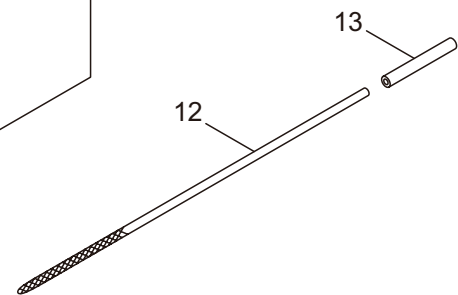

8. MCV3101(14)
LABEL, ACCESSORIES

Ref. No.	Part No.	Part Name	Q'ty	Remarks
8-1	287256	Label	1	MARUYAMA
8-2	287255	Label	1	REVERSE
8-3	273030	Label	1	MCV3101
8-4	287160	Label	1	E JUST
8-5	287161	Label	1	
8-6	286828	Guide Bar	1	
8-7	289538	Chain	1	
8-8	286840	Chain Cover	1	
8-9	288652	Combi Box Spanner	1	13x19 L=190
8-10	285732	Screwdriver	1	
8-11	286865	Screwdriver	1	
8-12	285729	File	1	
8-13	285730	File Grip	1	
8-14	277045	Instruction Manual	1	MCV3101