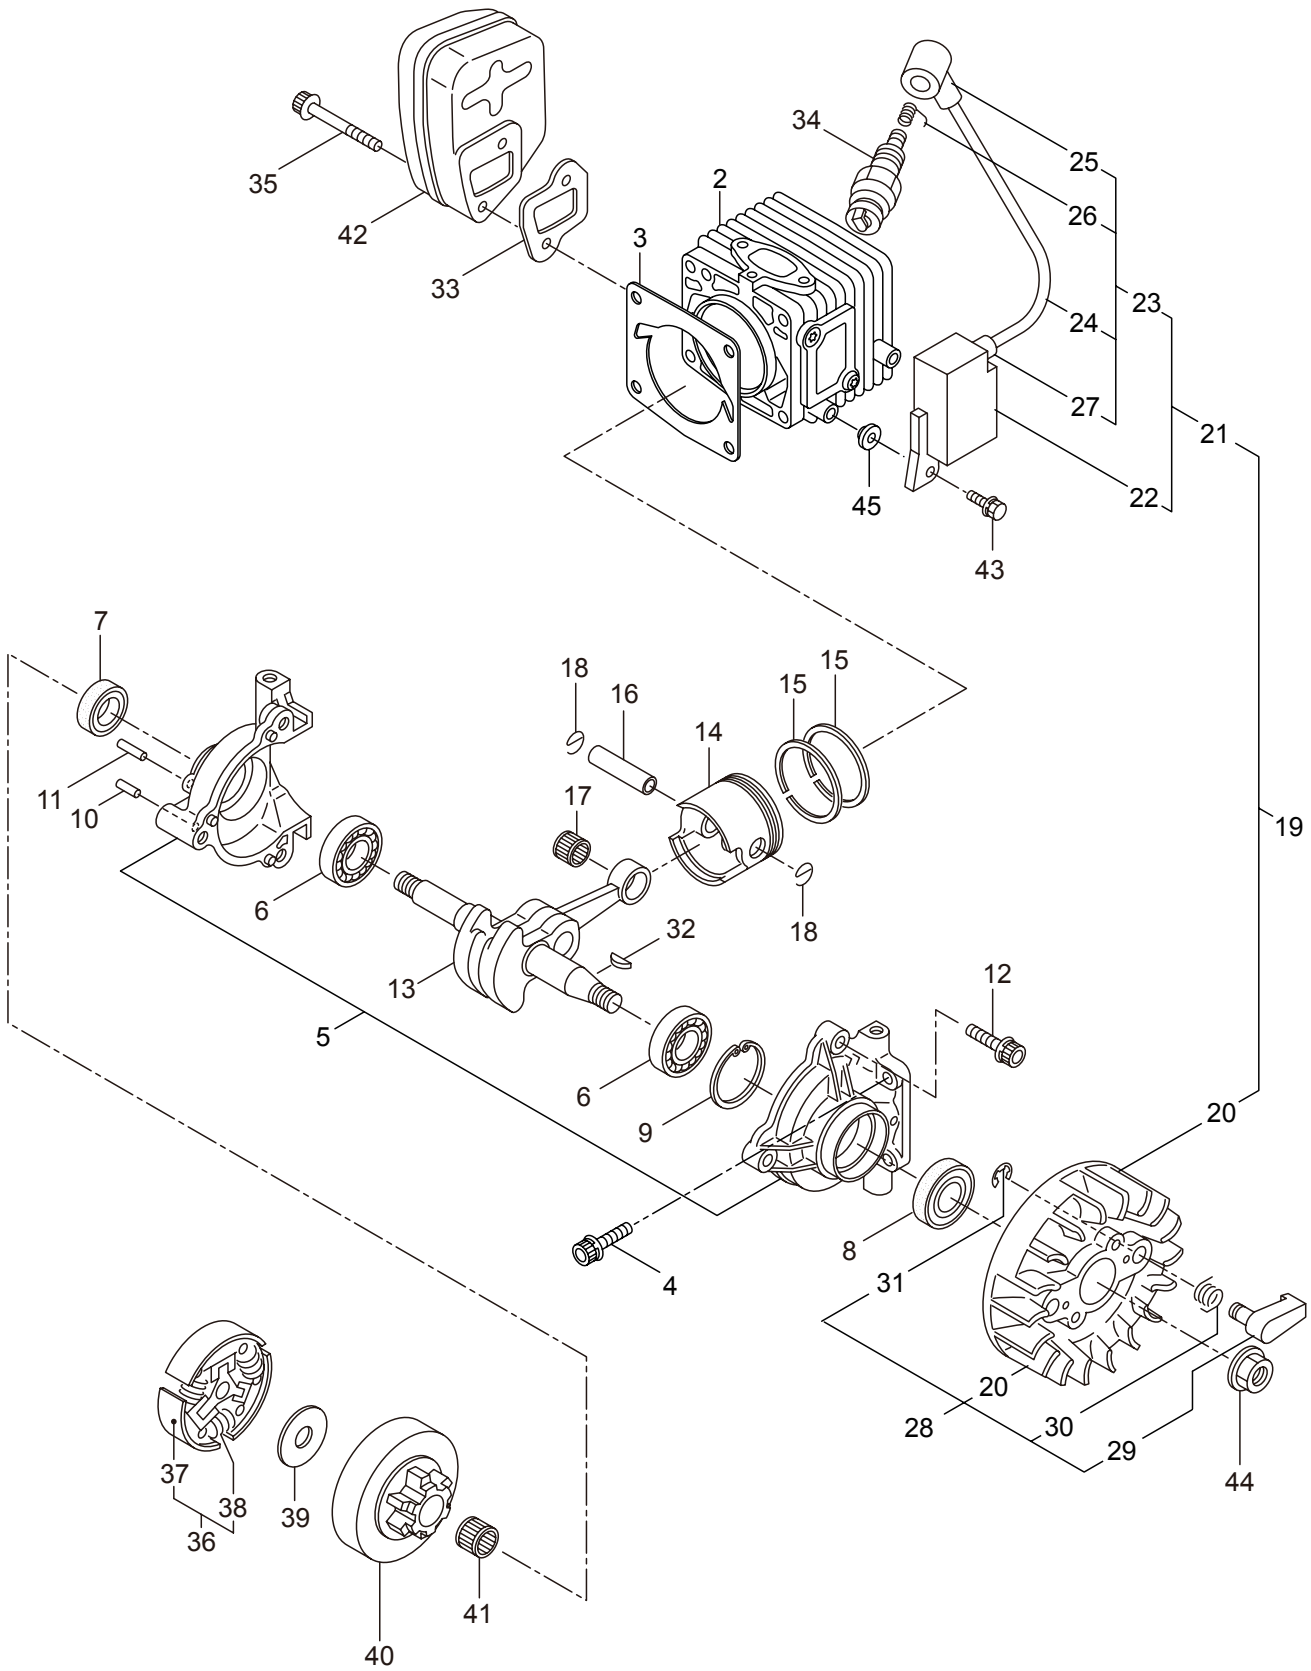

PARTS LIST

MCV3101T(12)

CONTENTS

1. ENGINE	1 ~ 2
2. OIL PUMP	3 ~ 4
3. CARBURETOR	5 ~ 8
4. ENGINE CASE	9 ~ 10
5. RECOIL STARTER	11 ~ 12
6. HANDLE	13 ~ 14
7. CHAIN CASE	15 ~ 16
8. LABEL, ACCESSORIES	17 ~ 18

2016. 02.

P/N 524250

1. MCV3101T(12)
ENGINE

Ref. No.	Part No.	Part Name	Q'ty	Remarks
1-1	362883	MCV3101T(12)	1	
1-2	288931	Cylinder	1	
1-3	289341	Gasket	1	
1-4	261250	Cap Screw	4	M5x20
1-5	288846	Crankcase	1	
1-6	285521	Bearing	2	
1-7	285626	Oil Seal	1	
1-8	261492	Oil Seal	1	ISCD12287
1-9	055185	Snap Ring	1	#28
1-10	285560	Pin	1	3x9.8
1-11	285529	Pin	1	3x13.8
1-12	261232	Cap Screw	3	M5x20
1-13	285599	Crankshaft Comp	1	
1-14	273265	Piston	1	
1-15	285590	Piston Ring	2	P111
1-16	285591	Piston Pin	1	
1-17	261037	Bearing,Needle	1	KBK8x11x11.8x1
1-18	261576	Clip,Piston	2	
1-19	289489	Magneto Ass'y	1	Incl.20-27
1-20	285555	Magneto Rotor	1	
1-21	289548	Ignition Coil Ass'y	1	Incl.22-27
1-22	289650	Coil	1	
1-23	286096	Cord Ass'y	1	Incl.24-27
1-24	286097	Cord	1	
1-25	261074	Plug Boot	1	
1-26	261075	Connector	1	
1-27	261072	Cap	1	
1-28	288365	Rotor Ass'y	1	Incl.20,29-31
1-29	285553	Starter Pawl	2	
1-30	285552	Spring	2	
1-31	020299	E-Ring	2	#4
1-32	261076	Woodruff Key	1	3x10
1-33	285472	Gasket	1	
1-34	285982	Spark Plug	1	NGK BPM8Y
1-35	264223	Cap Screw	2	M5x40
1-36	285535	Clutch Ass'y	1	Incl.37,38
1-37	285655	Clutch Shoe	3	
1-38	285656	Spring	3	
1-39	285537	Washer	1	8x26xt2
1-40	286238	Clutch Drum	1	
1-41	285624	Needle Bearing	1	10x13x13
1-42	276332	Muffler Ass'y	1	
1-43	281211	Cap Screw	2	M4x20
1-44	261417	Nut,Rotor	1	M8
1-45	289481	Spacer	2	