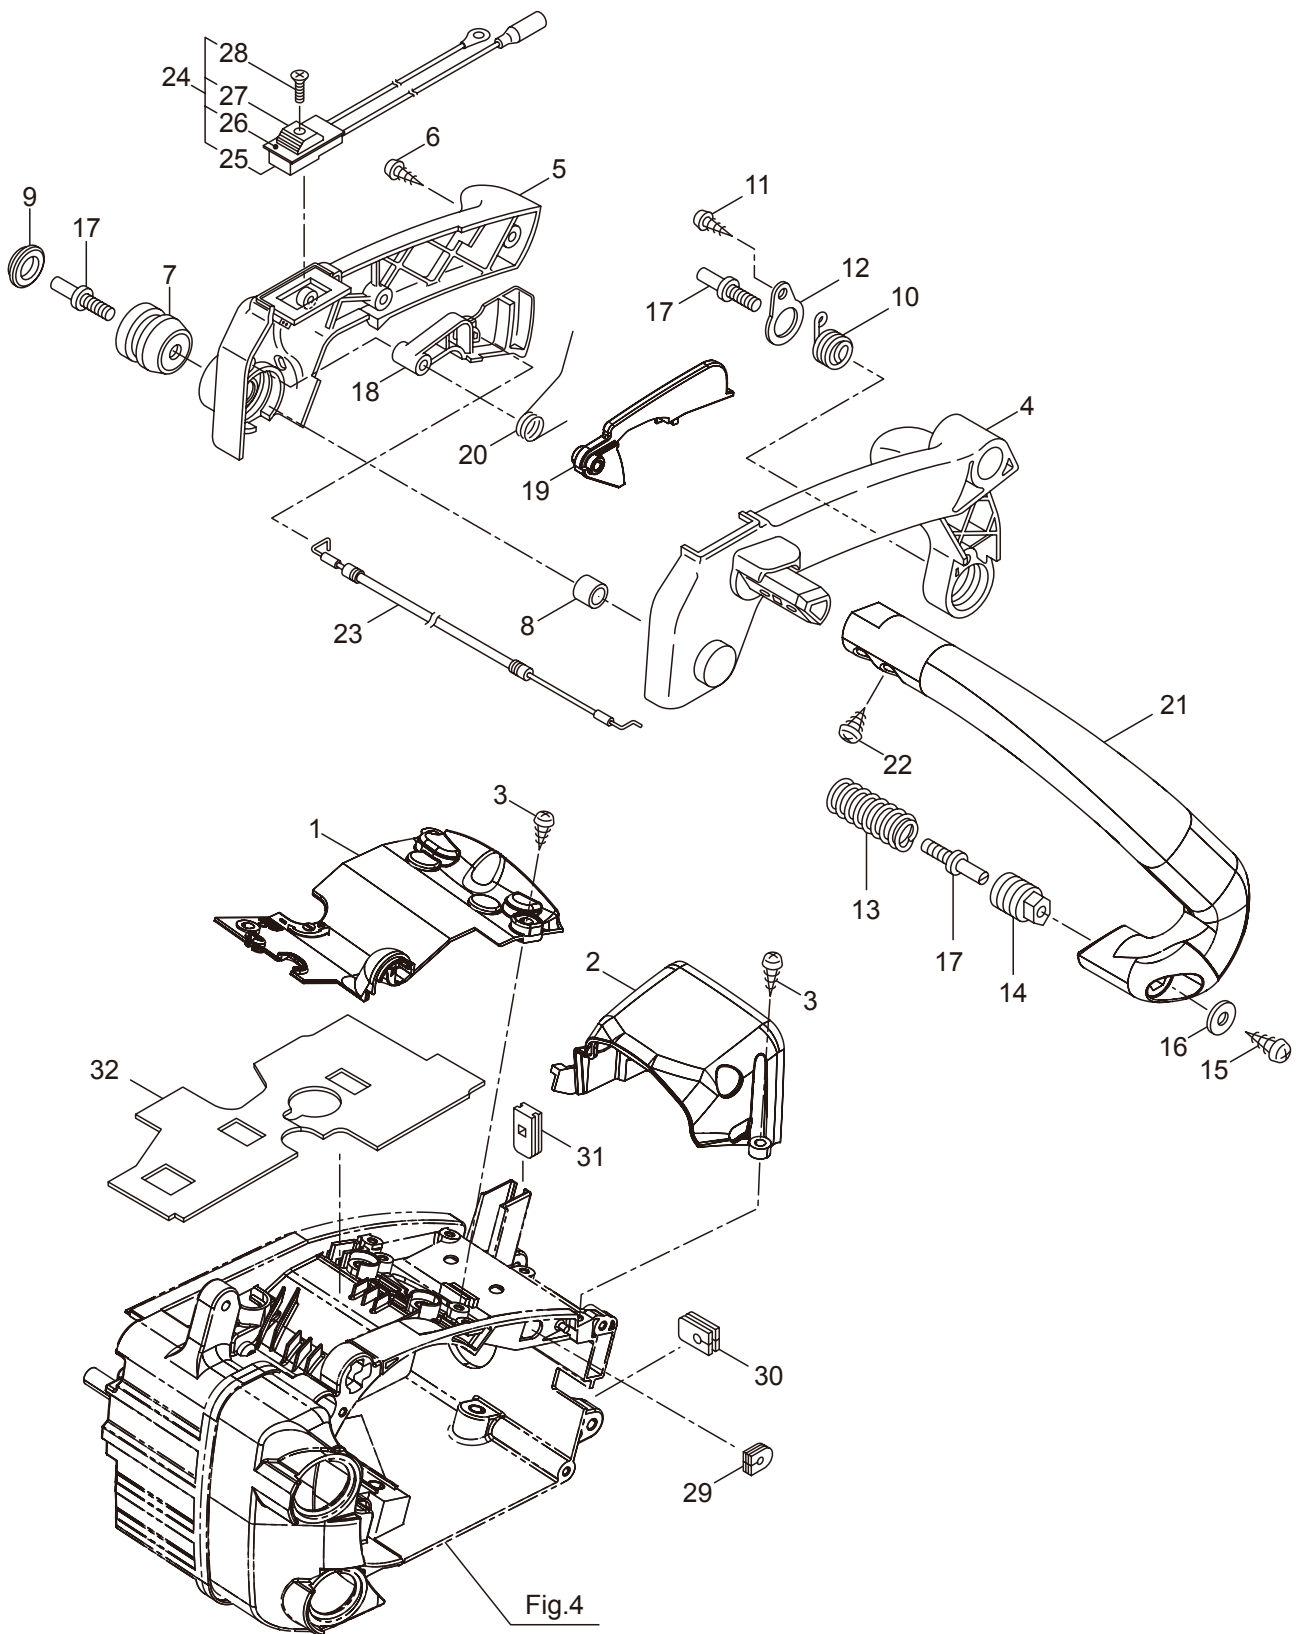

6. MCV3101T(12)
HANDLE

Ref. No.	Part No.	Part Name	Q'ty	Remarks
6-1	285547	Top Cover	1	
6-2	286072	Carburetor Cover	1	
6-3	285631	Screw	5	M4x16
6-4	285620	Top Handle Case	1	
6-5	285621	Top Handle Cover	1	
6-6	285635	Screw	3	M4x14
6-7	285582	Buffer	1	
6-8	285565	Pipe	1	
6-9	285473	Cap	1	
6-10	285592	Spring	1	
6-11	285644	Screw	1	M4x12
6-12	285645	Stay	1	
6-13	285593	Spring	1	
6-14	285604	Boss	1	
6-15	285636	Screw	1	M5x20
6-16	263743	Washer	1	5.7x15.8xt2
6-17	285474	Stopper Bolt	3	
6-18	285602	Throttle Lever	1	
6-19	285603	Safety Lever	1	
6-20	285594	Spring	1	
6-21	285619	Side Handle	1	
6-22	285634	Screw	2	M5x14
6-23	285558	Cable Comp	1	
6-24	286224	Switch Ass'y	1	Incl.25-28
6-25	286225	Switch	1	
6-26	286226	Label	1	
6-27	282171	Knob	1	
6-28	282172	Screw	1	
6-29	287300	Grommet	1	
6-30	285549	Grommet	1	
6-31	285642	Grommet	1	
6-32	286002	Gasket	1