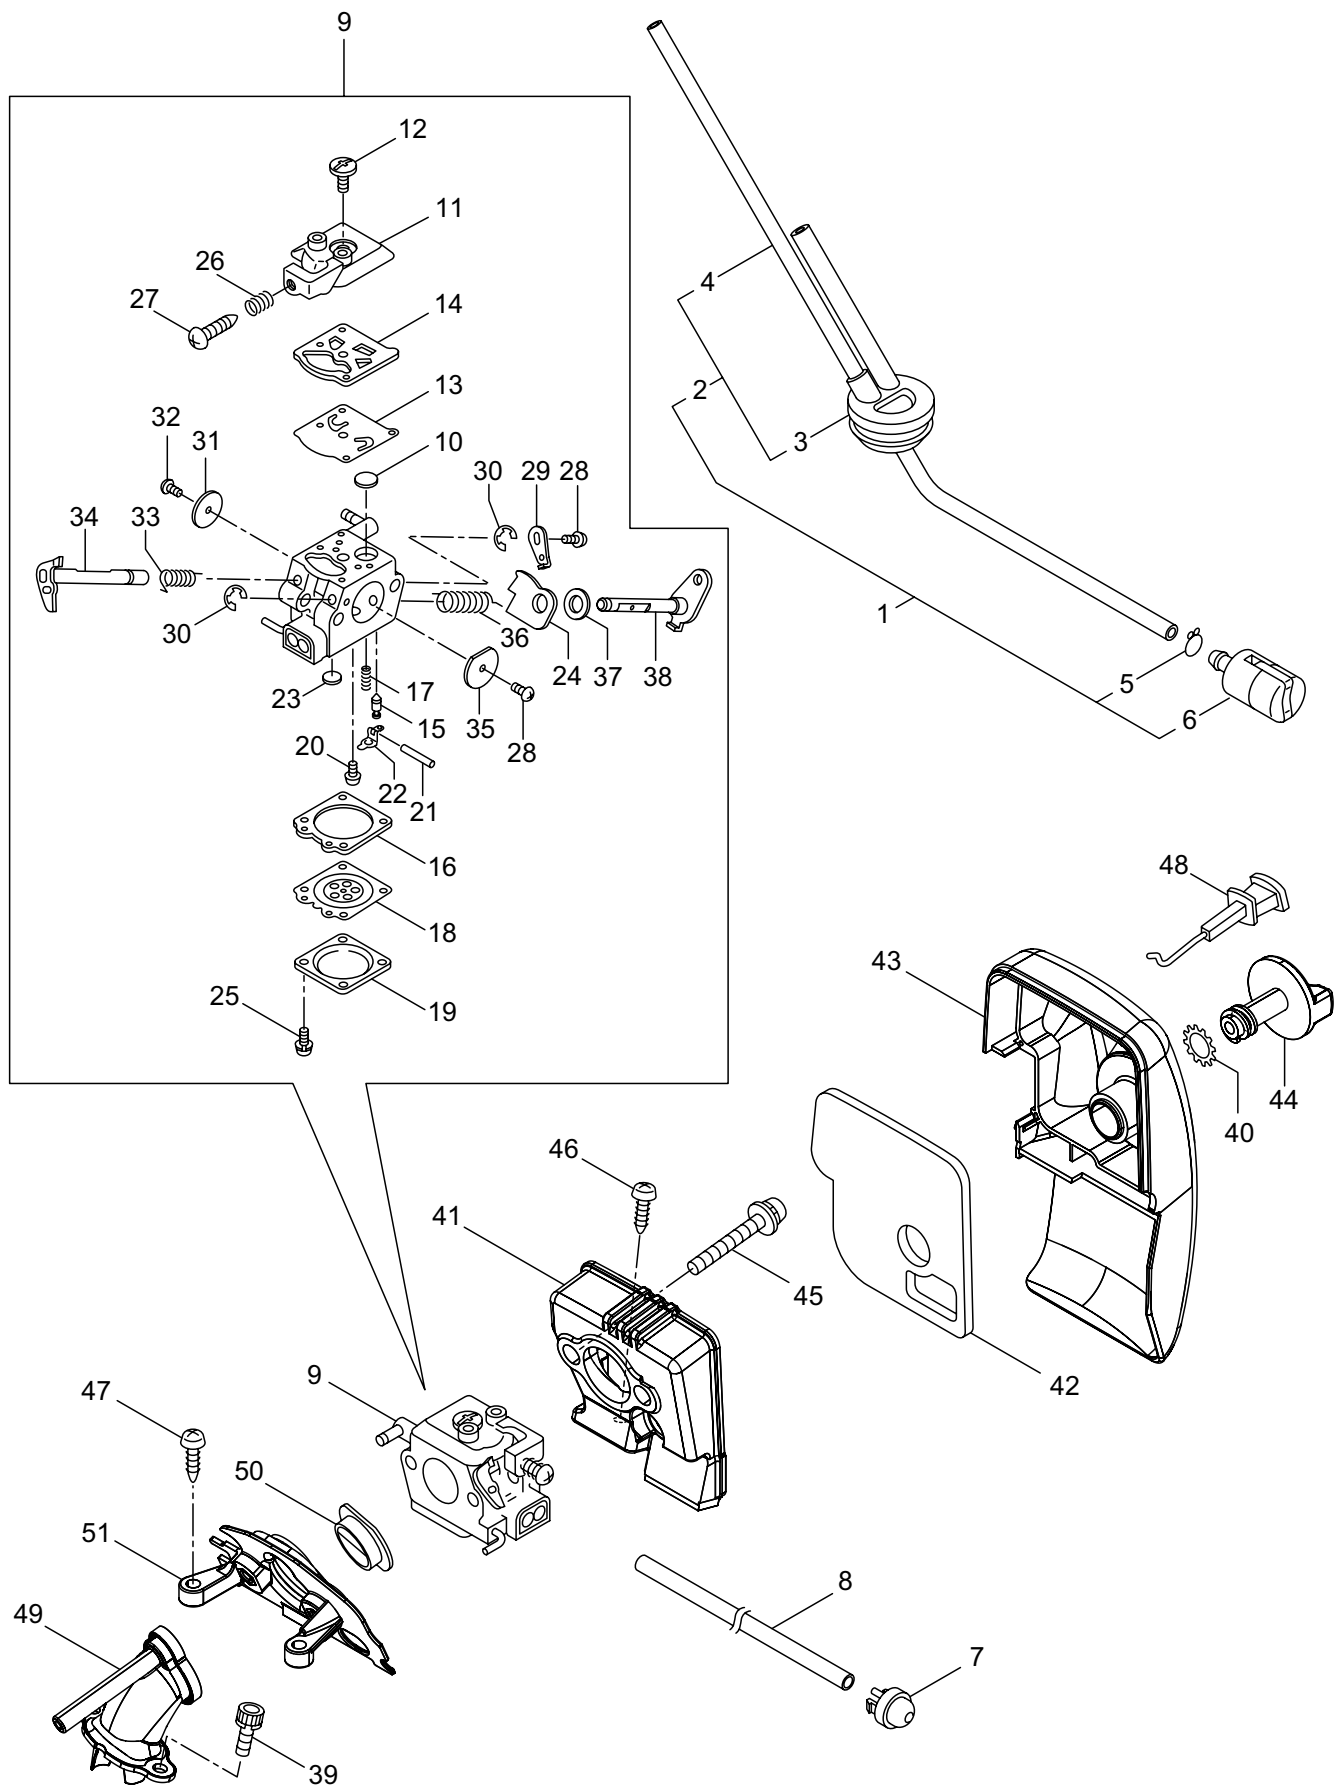

3. MCV3101T(12)
CARBURETOR

Ref. No.	Part No.	Part Name	Q'ty	Remarks
3-1	285488	Fuel Pipe Ass'y	1	Incl.2-6
3-2	285489	Pipe Ass'y	1	Incl.3,4
3-3	285490	Fuel Grommet	1	
3-4	285491	Fuel Pipe A	1	3x5x222L
3-5	261117	Clip	2	
3-6	286749	Filter Ass'y	1	
3-7	282299	Pump	1	
3-8	285492	Fuel Pipe B	1	2.4x5x145L
3-9	289500	Carburetor Ass'y	1	Incl.10-38
3-10	261872	Screen	1	
3-11	287168	Pump Cover	1	
3-12	287169	Screw	1	
3-13	287170	Diaphragm	1	
3-14	287171	Gasket	1	
3-15	262986	Needle Valve	1	
3-16	263727	Gasket	1	
3-17	287172	Spring	1	
3-18	283905	Diaphragm, Meterring	1	
3-19	263726	Cover Plate	1	
3-20	287173	Screw	1	
3-21	262989	Lever Pin	1	
3-22	262990	Lever	1	
3-23	287174	Plug	1	
3-24	287191	Lever	1	
3-25	287192	Screw	4	
3-26	287178	Spring	1	
3-27	287179	Idle Adjust Screw	1	
3-28	287180	Screw	2	
3-29	287181	Lever	1	
3-30	287182	Ring	2	
3-31	287183	Throttle Valve	1	
3-32	287184	Screw	1	
3-33	287185	Spring	1	
3-34	287186	Shaft	1	
3-35	287187	Choke Valve	1	
3-36	287188	Spring	1	
3-37	287189	Washer	1	
3-38	287190	Shaft	1	
3-39	285618	Bolt	2	M4x12
3-40	288404	Washer	1	
3-41	285539	Cleaner Body	1	
3-42	285584	Element	1	
3-43	285579	Cleaner Cover	1	
3-44	285540	Knob	1	
3-45	285633	Screw	2	M5x45