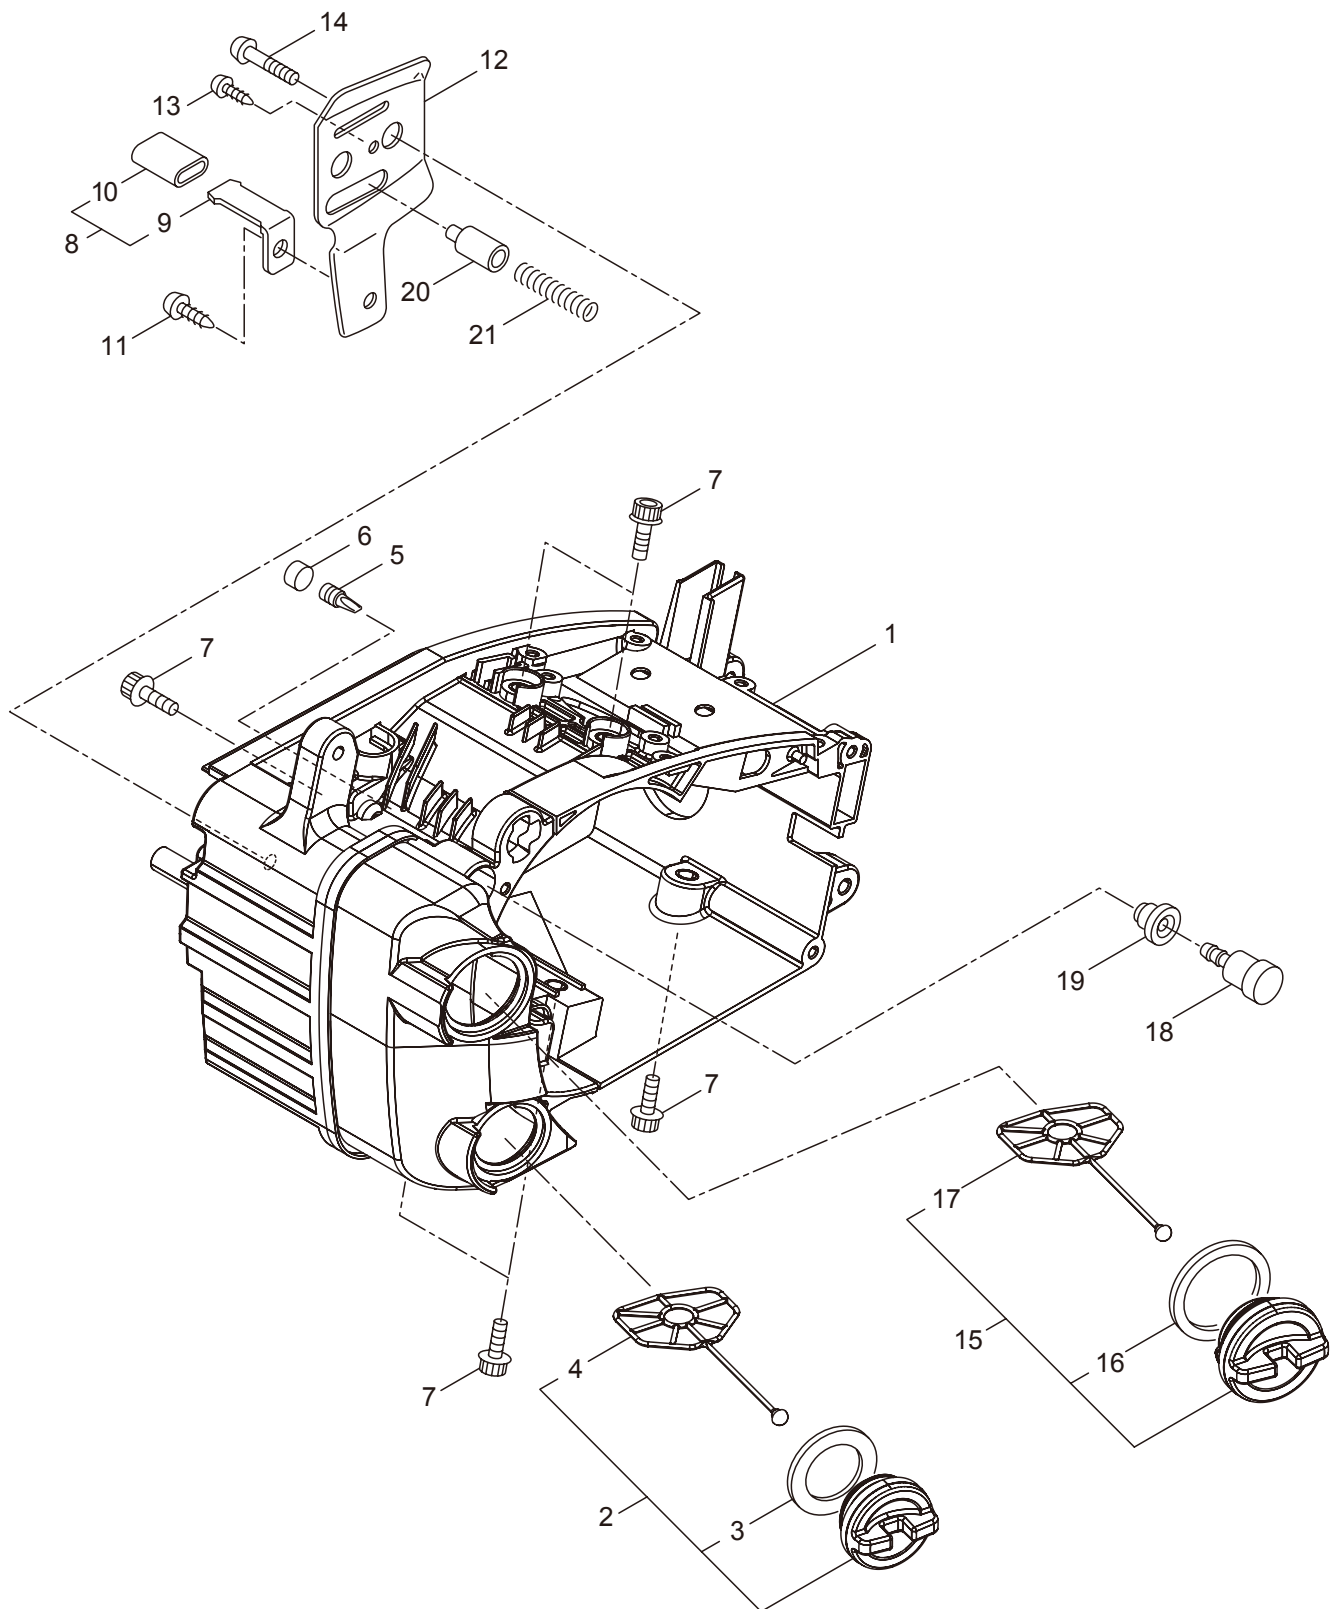

4. MCV3101T(12)
ENGINE CASE

Ref. No.	Part No.	Part Name	Q'ty	Remarks
4-1	285694	Engine Case Ass'y	1	
4-2	285501	Oil Cap Ass'y	1	Incl.3,4
4-3	285503	Packing	1	
4-4	285504	Holder	1	
4-5	285574	Breather	1	
4-6	285526	Element	1	
4-7	285632	Bolt	6	M5x16
4-8	286803	Chain Catcher Ass'y	1	Incl.9,10
4-9	285583	Chain Catcher	1	
4-10	285585	Tube	1	7x10.5x18L
4-11	285634	Screw	1	M5x14
4-12	285531	Guide Plate L	1	
4-13	285627	Screw	1	M3x8
4-14	286804	Screw	1	M5x20x8
4-15	286051	Fuel Cap Ass'y	1	Incl.16,17
4-16	286063	Packing	1	
4-17	285504	Holder	1	
4-18	285832	Breather Ass'y	1	
4-19	285573	Breather Grommet	1	
4-20	285628	Cap	1	
4-21	285629	Spring	1