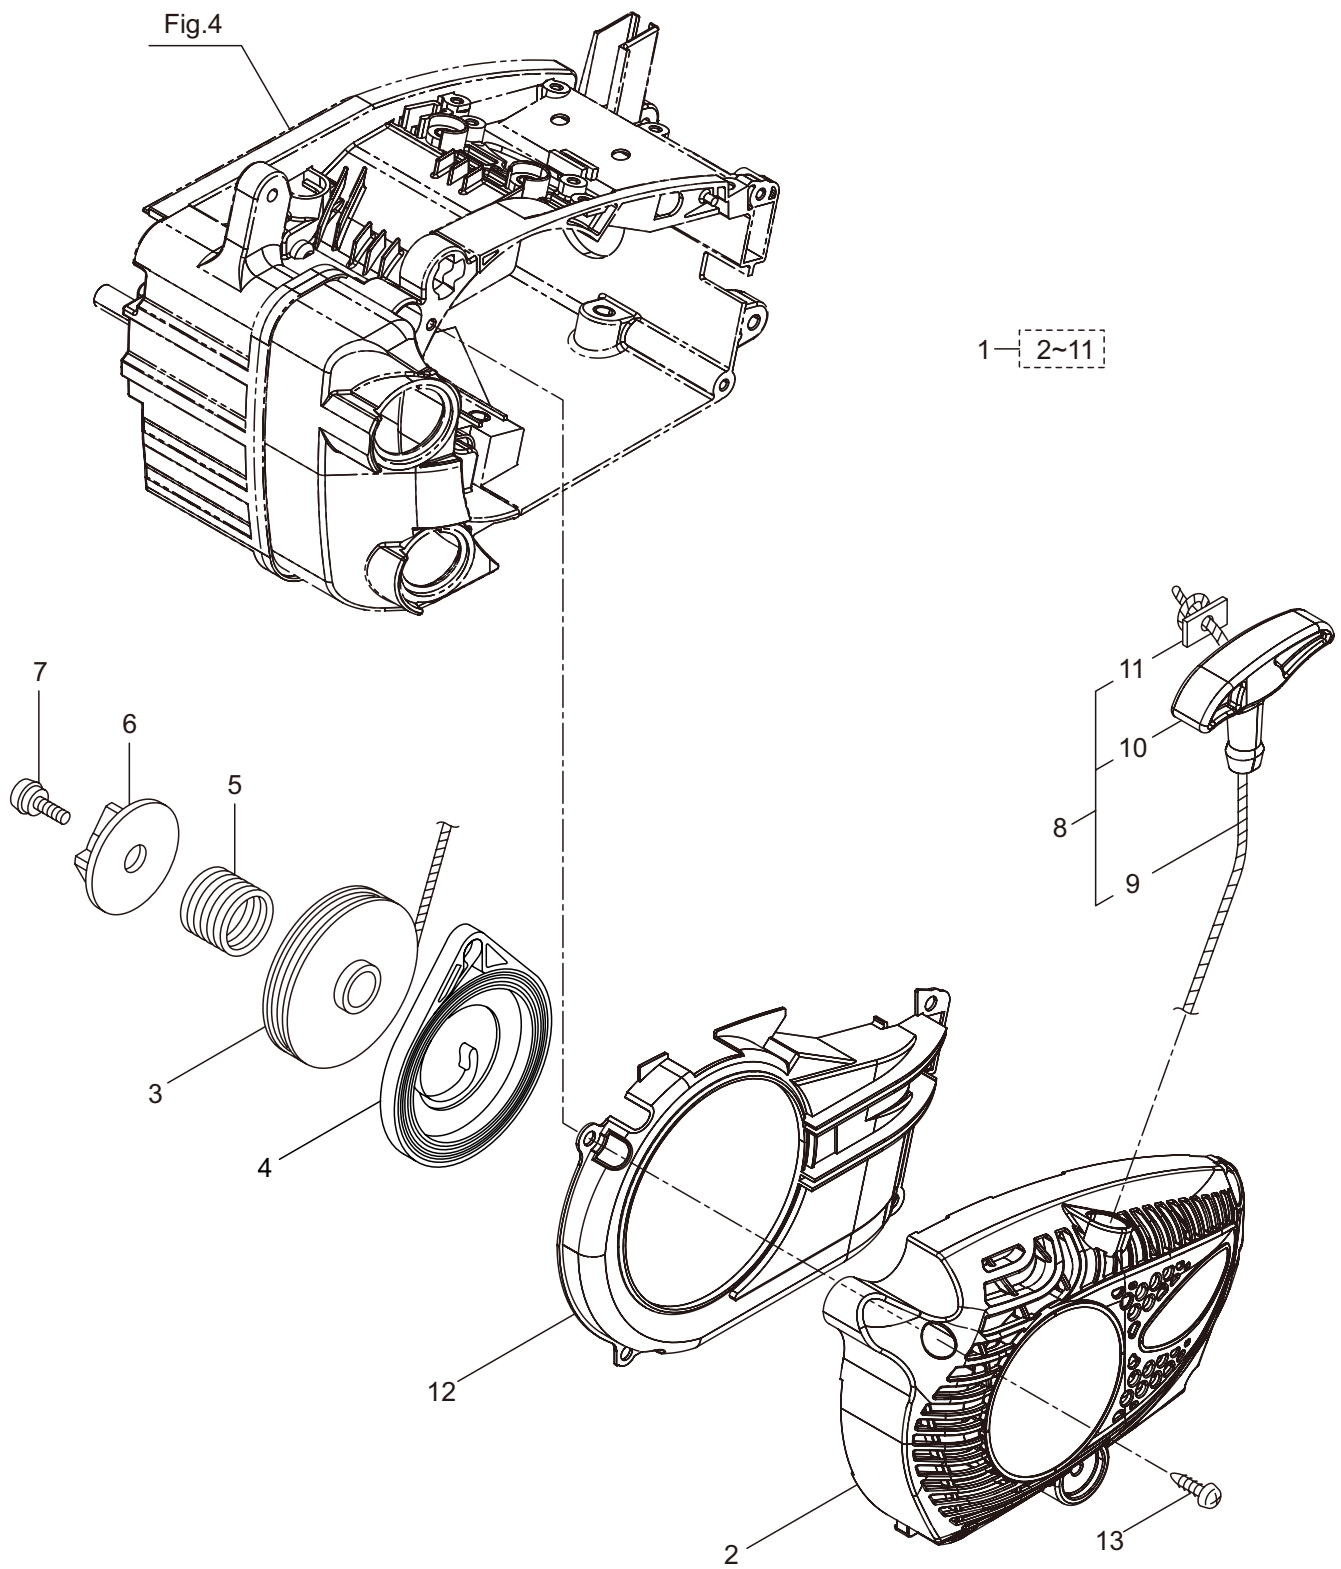

5. MCV3101T(12)
RECOIL STARTER

Ref. No.	Part No.	Part Name	Q'ty	Remarks
5-1	285577	Recoil Starter Ass'y	1	Incl.2-11
5-2	285695	Starter Case Comp	1	
5-3	283274	Reel	1	
5-4	283275	Spring Ass'y	1	
5-5	283276	Damper Spring	1	
5-6	285597	Cam Plate	1	
5-7	267213	Screw	1	
5-8	285697	Rope Ass'y	1	Incl.9-11
5-9	283279	Starter Rope	1	
5-10	285581	Starter Knob	1	
5-11	283281	Rope Stopper	1	
5-12	285548	Fan Cover	1	
5-13	285631	Screw	4	M4x16