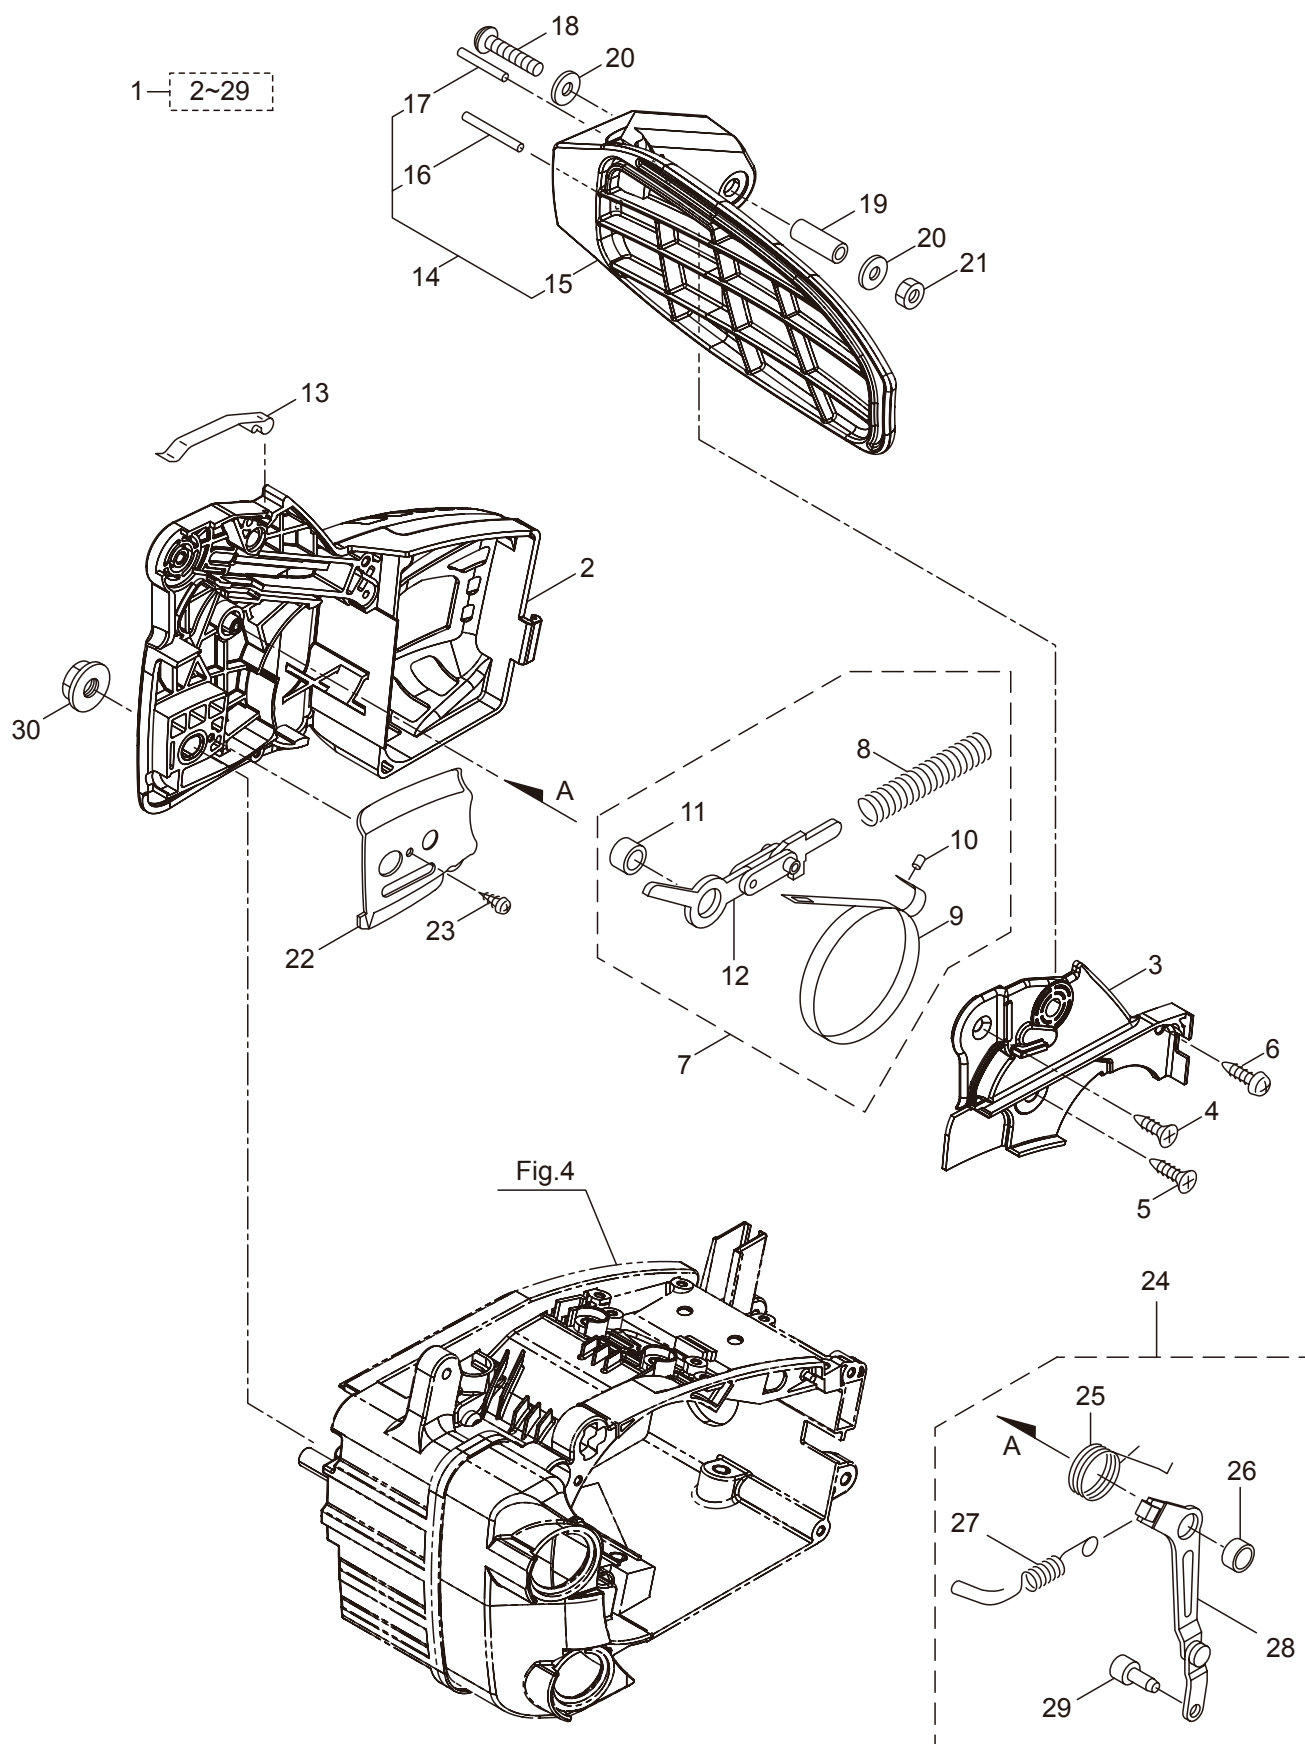

7. MCV3101T(12)
CHAIN CASE

Ref. No.	Part No.	Part Name	Q'ty	Remarks
7-1	287044	Chain Case Ass'y	1	Incl.2-29
7-2	285576	Chain Case	1	
7-3	285622	Side Cover	1	
7-4	285637	Screw	1	M5x12
7-5	285639	Screw	1	M4x14
7-6	285644	Screw	1	M4x12
7-7	286823	Brake Ass'y	1	Incl.8-12
7-8	285605	Spring	1	
7-9	285572	Band	1	
7-10	285560	Pin	1	3x9.8
7-11	285606	Collar	1	8.2x12x7.2L
7-12	285570	Lever Comp	1	
7-13	285595	Return Spring	1	
7-14	286057	Front Guard Comp	1	Incl.15-17
7-15	285578	Front Guard	1	
7-16	285563	Pin	1	3x29.8
7-17	286048	Pin	1	3x23.8L
7-18	285638	Screw	1	M5x30
7-19	285607	Collar	1	5.2x7.5x22.5L
7-20	286045	Washer	2	5.3x15x1.2
7-21	285640	Nut	1	M5x0.8
7-22	285532	Guide Plate R	1	
7-23	285627	Screw	2	M3x8
7-24	286034	Tensioner Ass'y	1	Incl.25-29
7-25	285596	Spring	1	
7-26	285608	Collar	1	7.4x10x5.5L
7-27	289726	Spring	1	
7-28	285609	Link Comp	1	
7-29	285614	Boss	1	
7-30	283041	Nut	1	M8