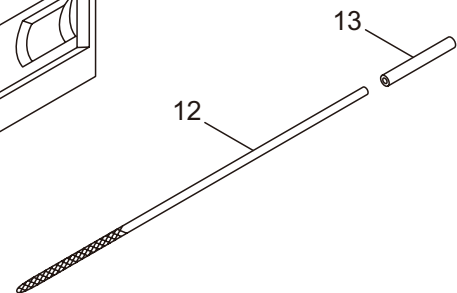

8. MCV3101T(12)
LABEL, ACCESSORIES

Ref. No.	Part No.	Part Name	Q'ty	Remarks
8-1	287256	Label	1	MARUYAMA
8-2	287255	Label	1	REVERSE
8-3	272131	Label	1	MCV3101T
8-4	287160	Label	1	E JUST
8-5	287161	Label	1	
8-6	285483	Guide Bar	1	
8-7	289537	Chain	1	
8-8	285557	Chain Cover	1	
8-9	288652	Combi Box Spanner	1	13x19 L=190
8-10	285732	Screwdriver	1	
8-11	286865	Screwdriver	1	
8-12	285729	File	1	
8-13	285730	File Grip	1	
8-14	277052	Instruction Manual	1	MCV3101T