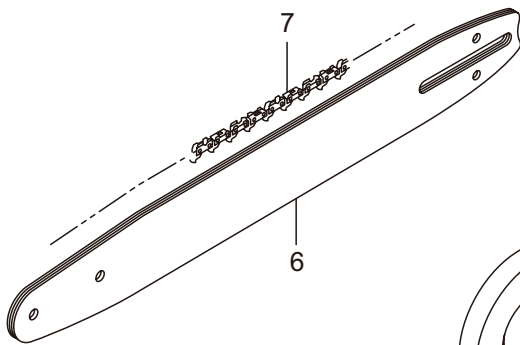

8. MCV3101T(12)
LABEL, ACCESSORIES

Ref. No.	Part No.	Part Name	Q'ty	Remarks
8-1	287256	Label	1	MARUYAMA
8-2	287255	Label	1	REVERSE
8-3	272131	Label	1	MCV3101T
8-4	287160	Label	1	E JUST
8-5	287161	Label	1	
8-6	285483	Guide Bar	1	
8-7	289537	Chain	1	
8-8	285557	Chain Cover	1	
8-9	288652	Combi Box Spanner	1	13x19 L=190
8-10	285732	Screwdriver	1	
8-11	286865	Screwdriver	1	
8-12	285729	File	1	
8-13	285730	File Grip	1	
8-14	277052	Instruction Manual	1	MCV3101T