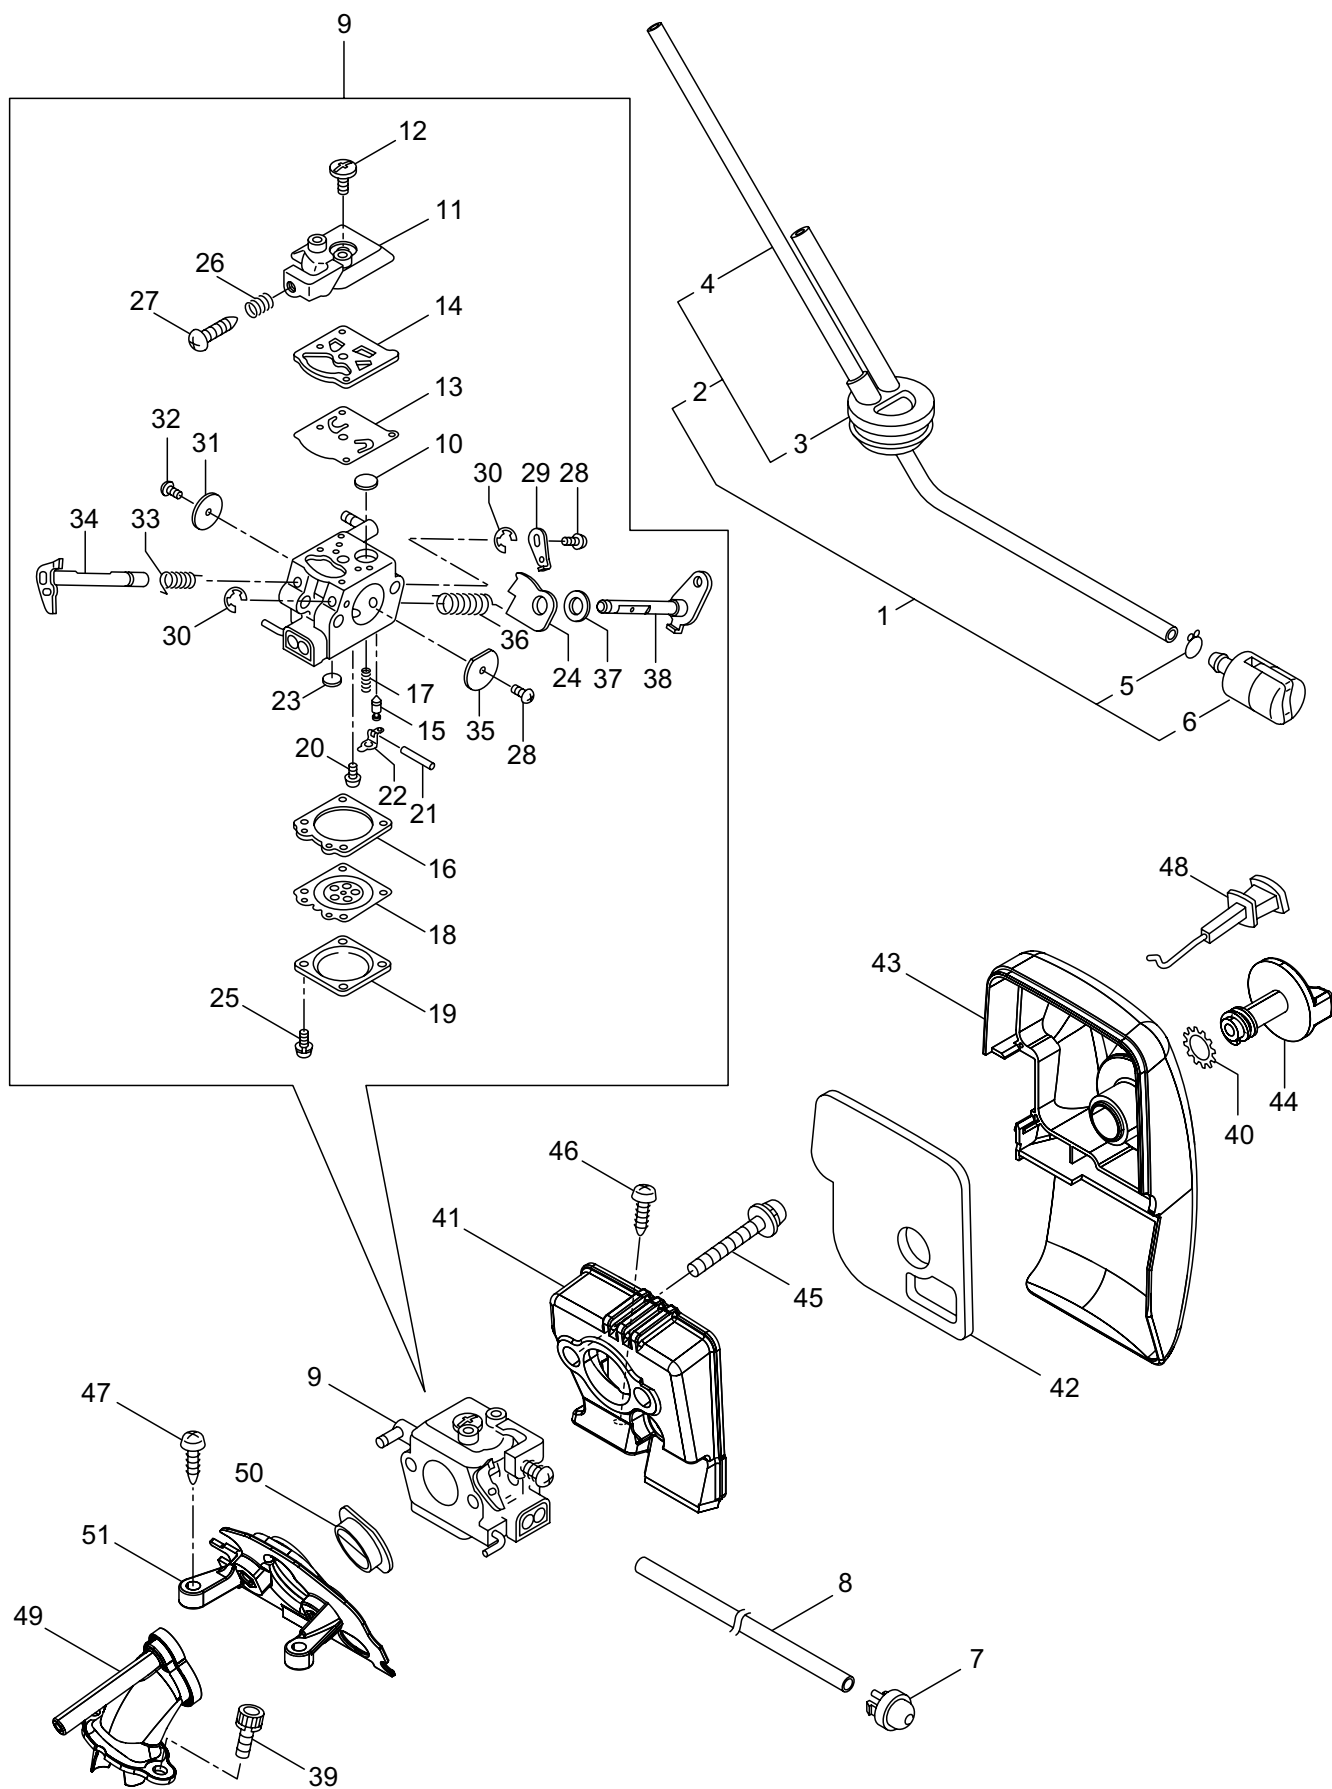

3. MCV3101T(12) CARBURETOR

Ref. No.	Part No.	Part Name	Q'ty	Remarks
3-46	285631	Screw	1	M4x16
3-47	285631	Screw	2	M4x16
3-48	285580	Choke Rod	1	
3-49	285495	Insulator	1	
3-50	288551	Ring	1	
3-51	285497	Plate	1