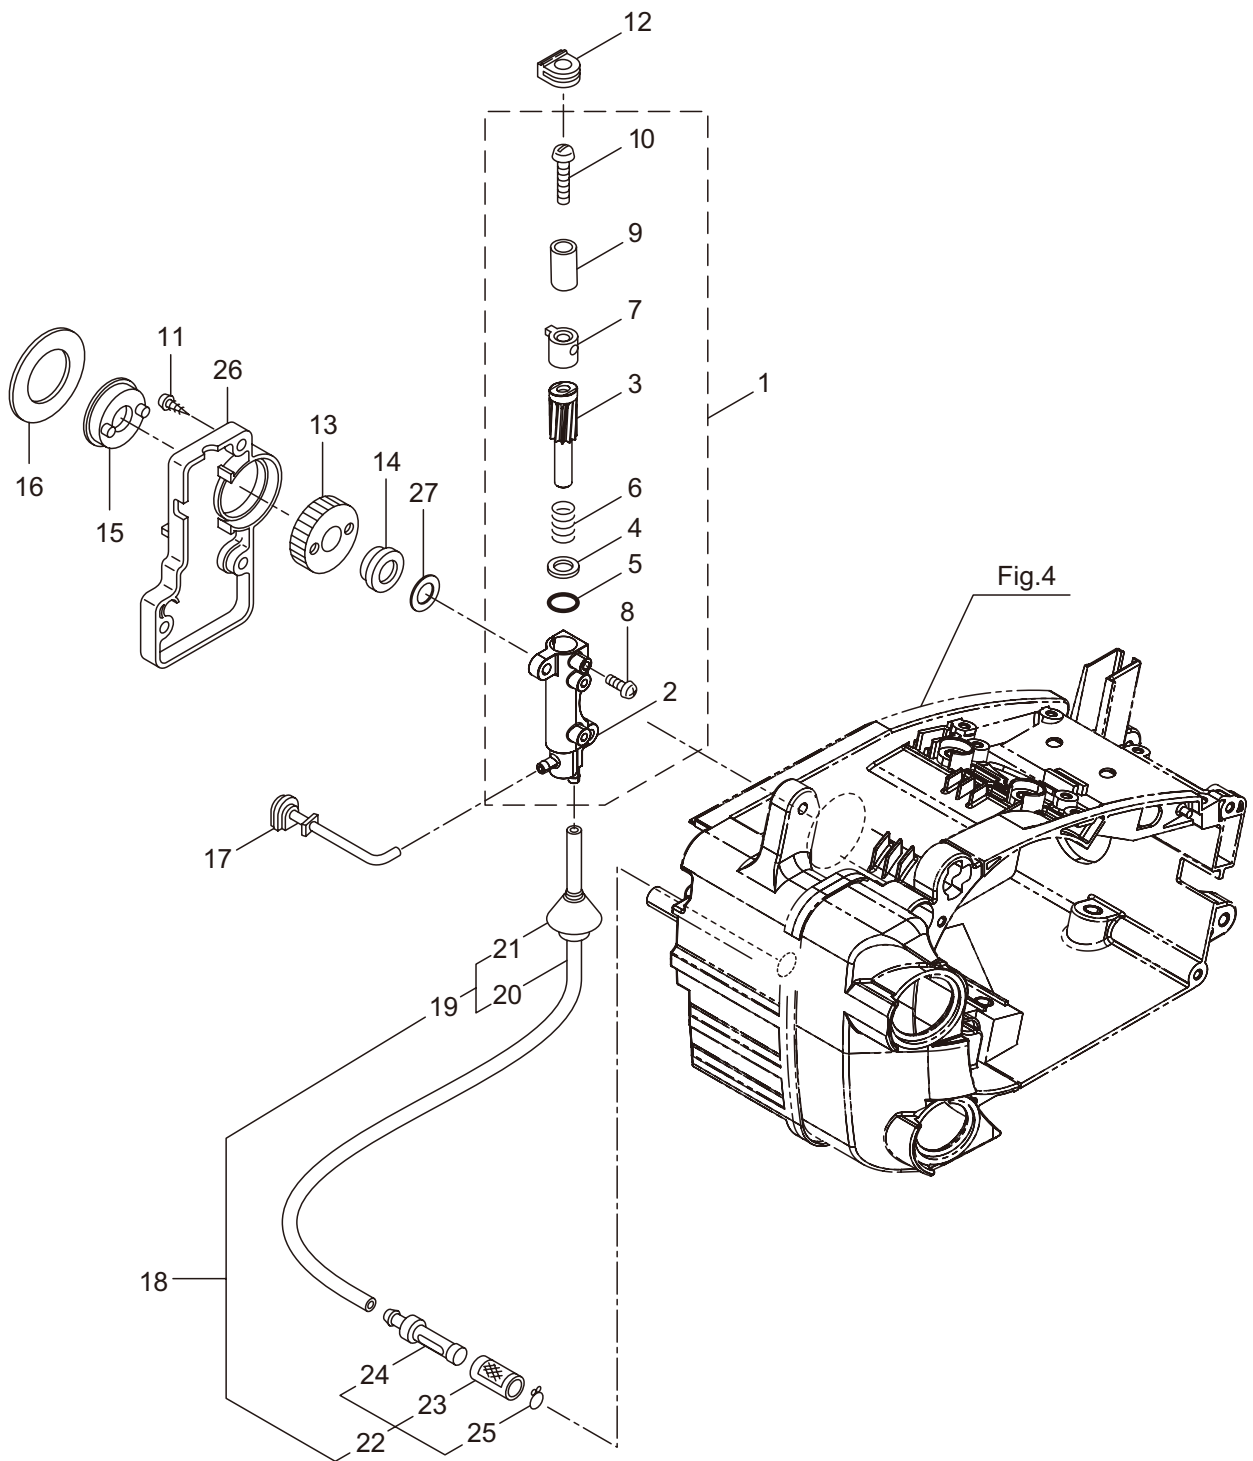

2. MCV3101T(12)
OIL PUMP

Ref. No.	Part No.	Part Name	Q'ty	Remarks
2-1	286816	Oil Pump Ass'y	1	Incl.2-10
2-2	285527	Pump Body	1	
2-3	285550	Wheel Gear	1	
2-4	286801	Washer	1	t0.5 6.5x9.8
2-5	014759	O-Ring	1	P6
2-6	285551	Spring	1	
2-7	285534	Pump Cap	1	
2-8	285630	Screw	1	M3x8
2-9	288184	Sleeve	1	
2-10	285617	Screw	1	M4x25
2-11	285631	Screw	5	M4x16
2-12	285528	Grommet	1	
2-13	286303	Worm Gear	1	
2-14	276106	Bush	1	
2-15	286305	Bush	1	
2-16	286241	Washer	1	
2-17	285522	Oil Pipe A	1	
2-18	286802	Oil Pipe B Ass'y	1	Incl.19-25
2-19	285523	Oil Pipe B Ass'y	1	Incl.20,21
2-20	265725	Pipe	1	220L
2-21	261339	Grommet	1	
2-22	286818	Oil Filtr Ass'y	1	Incl.23-25
2-23	285524	Oil Filtr	1	
2-24	285525	Oil Filtr Body	1	
2-25	261117	Clip	1	
2-26	285598	Oil Pump Cover	1	
2-27	276107	Washer	1	