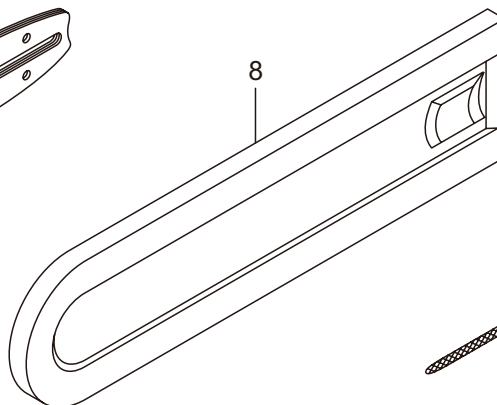

8. MCV3101T(12)
LABEL, ACCESSORIES

Ref. No.	Part No.	Part Name	Q'ty	Remarks
8-1	287256	Label	1	MARUYAMA
8-2	287255	Label	1	REVERSE
8-3	272131	Label	1	MCV3101T
8-4	287160	Label	1	E JUST
8-5	287161	Label	1	
8-6	285483	Guide Bar	1	
8-7	289537	Chain	1	
8-8	285557	Chain Cover	1	
8-9	288652	Combi Box Spanner	1	13x19 L=190
8-10	285732	Screwdriver	1	
8-11	286865	Screwdriver	1	
8-12	285729	File	1	
8-13	285730	File Grip	1	
8-14	277052	Instruction Manual	1	MCV3101T