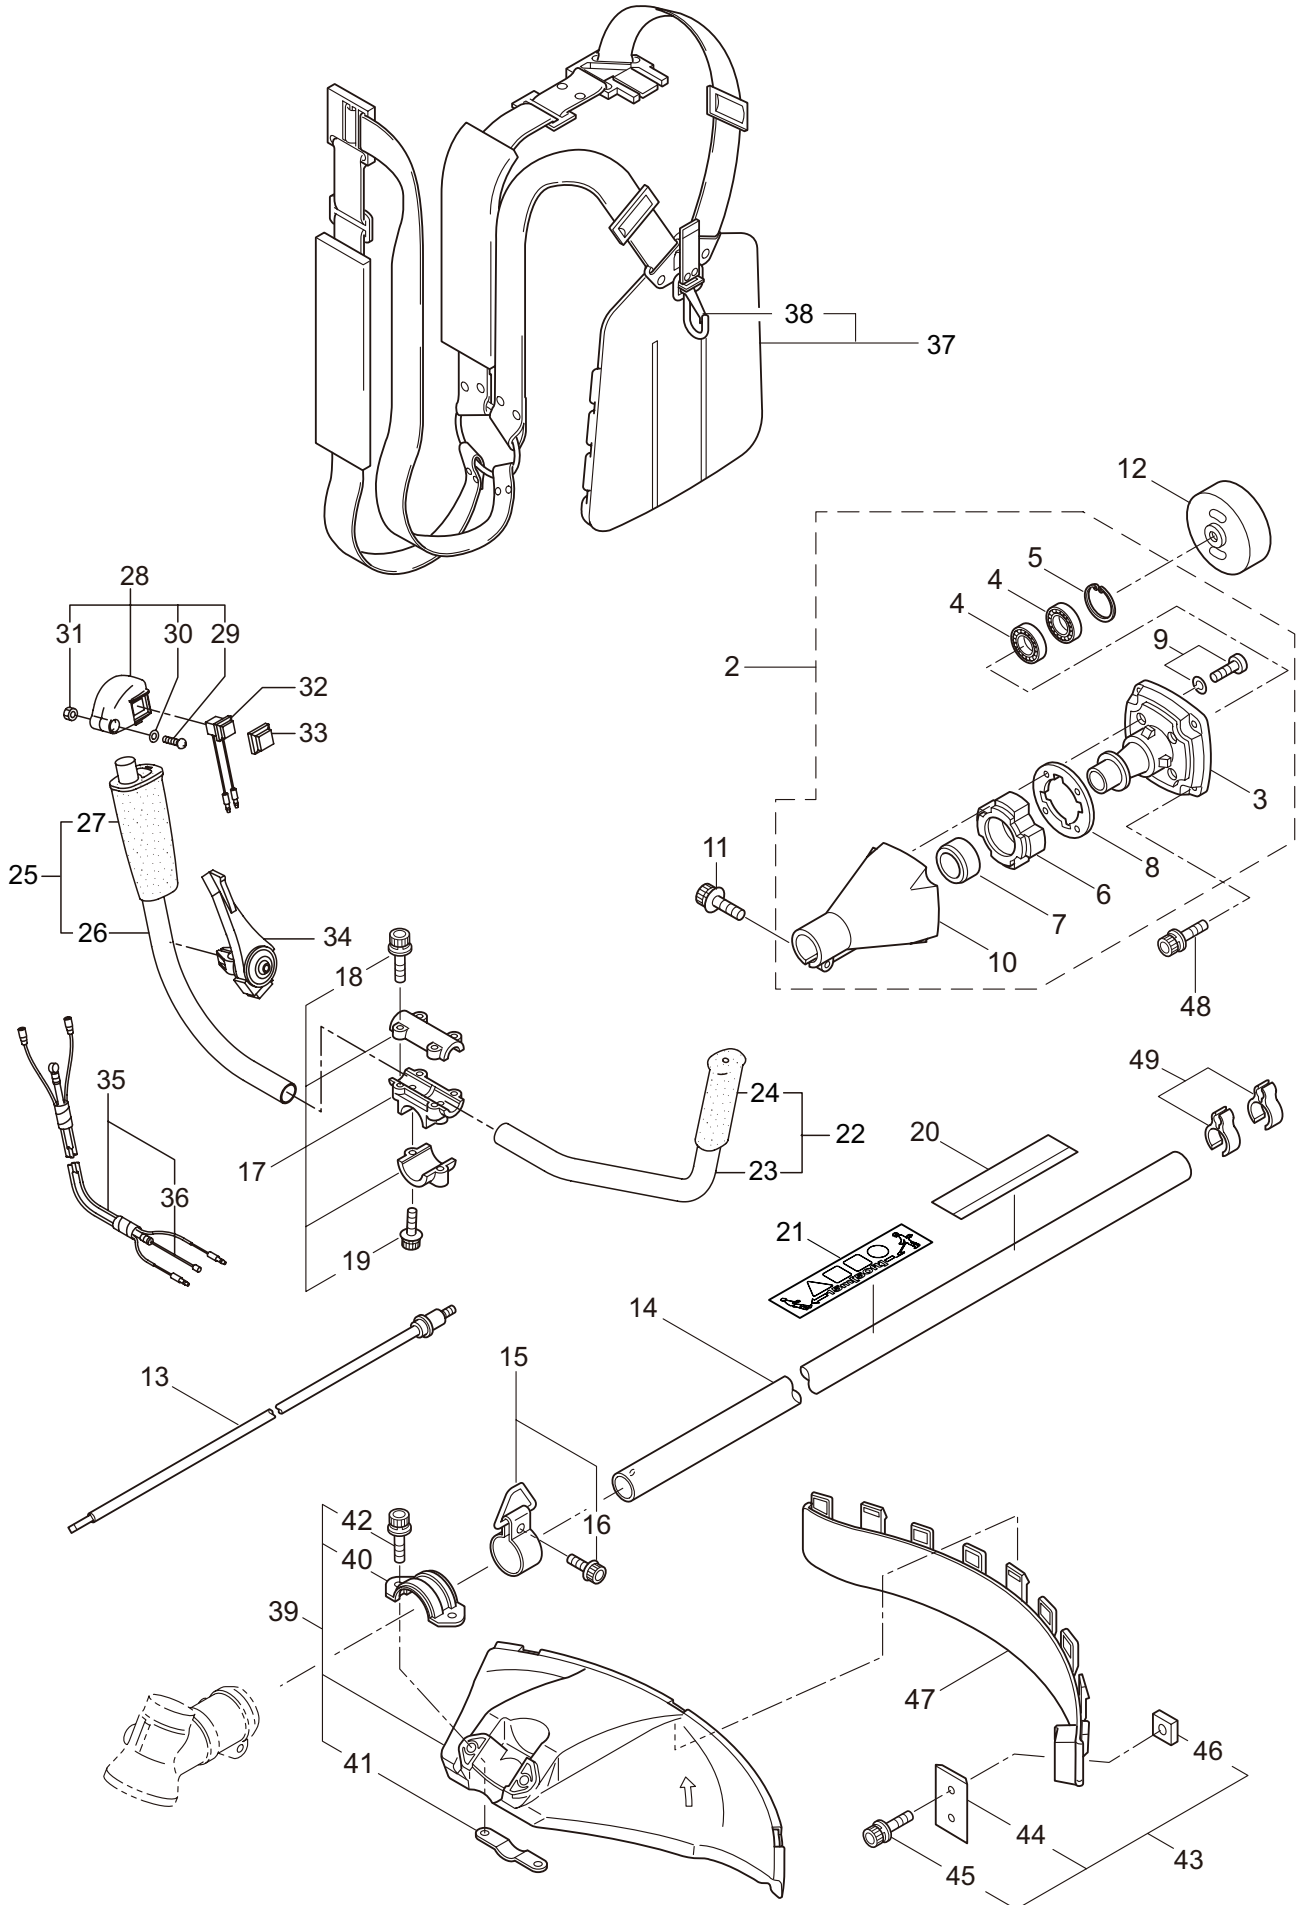

## CONTENTS

1. MAIN BODY .....	1 ~ 4
2. GEARCASE.....	5 ~ 6
3. ENGINE.....	7 ~ 10
4. CARBURETOR, FUEL TANK .....	11 ~ 14
5. ACCESSORIES .....	15 ~ 16

2016. 01.

P/N 524234

1. BC4321H-RS  
MAIN BODY

Ref. No.	Part No.	Part Name	Q'ty	Remarks
1-1	364595	BC4321H-RS	1	
1-2	234162	Clutch Case Ass'y	1	Incl.3-10
1-3	234143	Bearing Case	1	
1-4	140474	Bearing	2	#6202ZZ
1-5	012380	Snap Ring	1	#35
1-6	217045	Buffer (A)	1	
1-7	217046	Buffer (B)	1	
1-8	217047	Washer	1	
1-9	092033	Screw	4	M5x15
1-10	227728	Driveshaft Tube Adapter	1	
1-11	217134	Bolt	1	M6x30
1-12	211203	Clutch Drum	1	
1-13	217897	Driveshaft Ass'y	1	
1-14	217900	Driveshaft Tube	1	
1-15	231887	Hanging Bracket Ass'y	1	Incl.16
1-16	261762	Cap Screw	1	M5x14
1-17	231888	Bracket Ass'y	1	Incl.18,19
1-18	217138	Bolt	4	M6x25
1-19	217134	Bolt	2	M6x30
1-20	233626	Label	1	BC4321H-RS-01
1-21	213750	Label	1	Caution
1-22	230867	Handle Ass'y-Left	1	Incl.23,24
1-23	219157	Handle	1	
1-24	226932	Handle Grip	1	
1-25	230868	Handle Ass'y-Right	1	Incl.26,27
1-26	219160	Handle	1	
1-27	226934	Handle Grip	1	
1-28	226963	Switch Case Ass'y	1	Incl.29-31
1-29	226988	Screw	1	M5x18
1-30	012487	Washer	1	M5
1-31	126993	Nut	1	M5
1-32	226987	Switch, Stop	1	
1-33	222138	Cover, Switch	1	
1-34	103032	Throttle Lever	1	
1-35	229833	Wire Ass'y	1	Incl.36
1-36	229834	Wire, Throttle	1	
1-37	219612	Hanging Strap Ass'y	1	Incl.38
1-38	231657	Hook	1	
1-39	231961	Safety Cover Ass'y	1	Incl.40-42
1-40	223179	Bracket	1	
1-41	237364	Threaded Bracket	1	
1-42	220632	Cap Screw	2	M6x30
1-43	231882	String Cutter Ass'y	1	Incl.44-46
1-44	230747	String Cutter	1	
1-45	261250	Cap Screw	1	M5x20