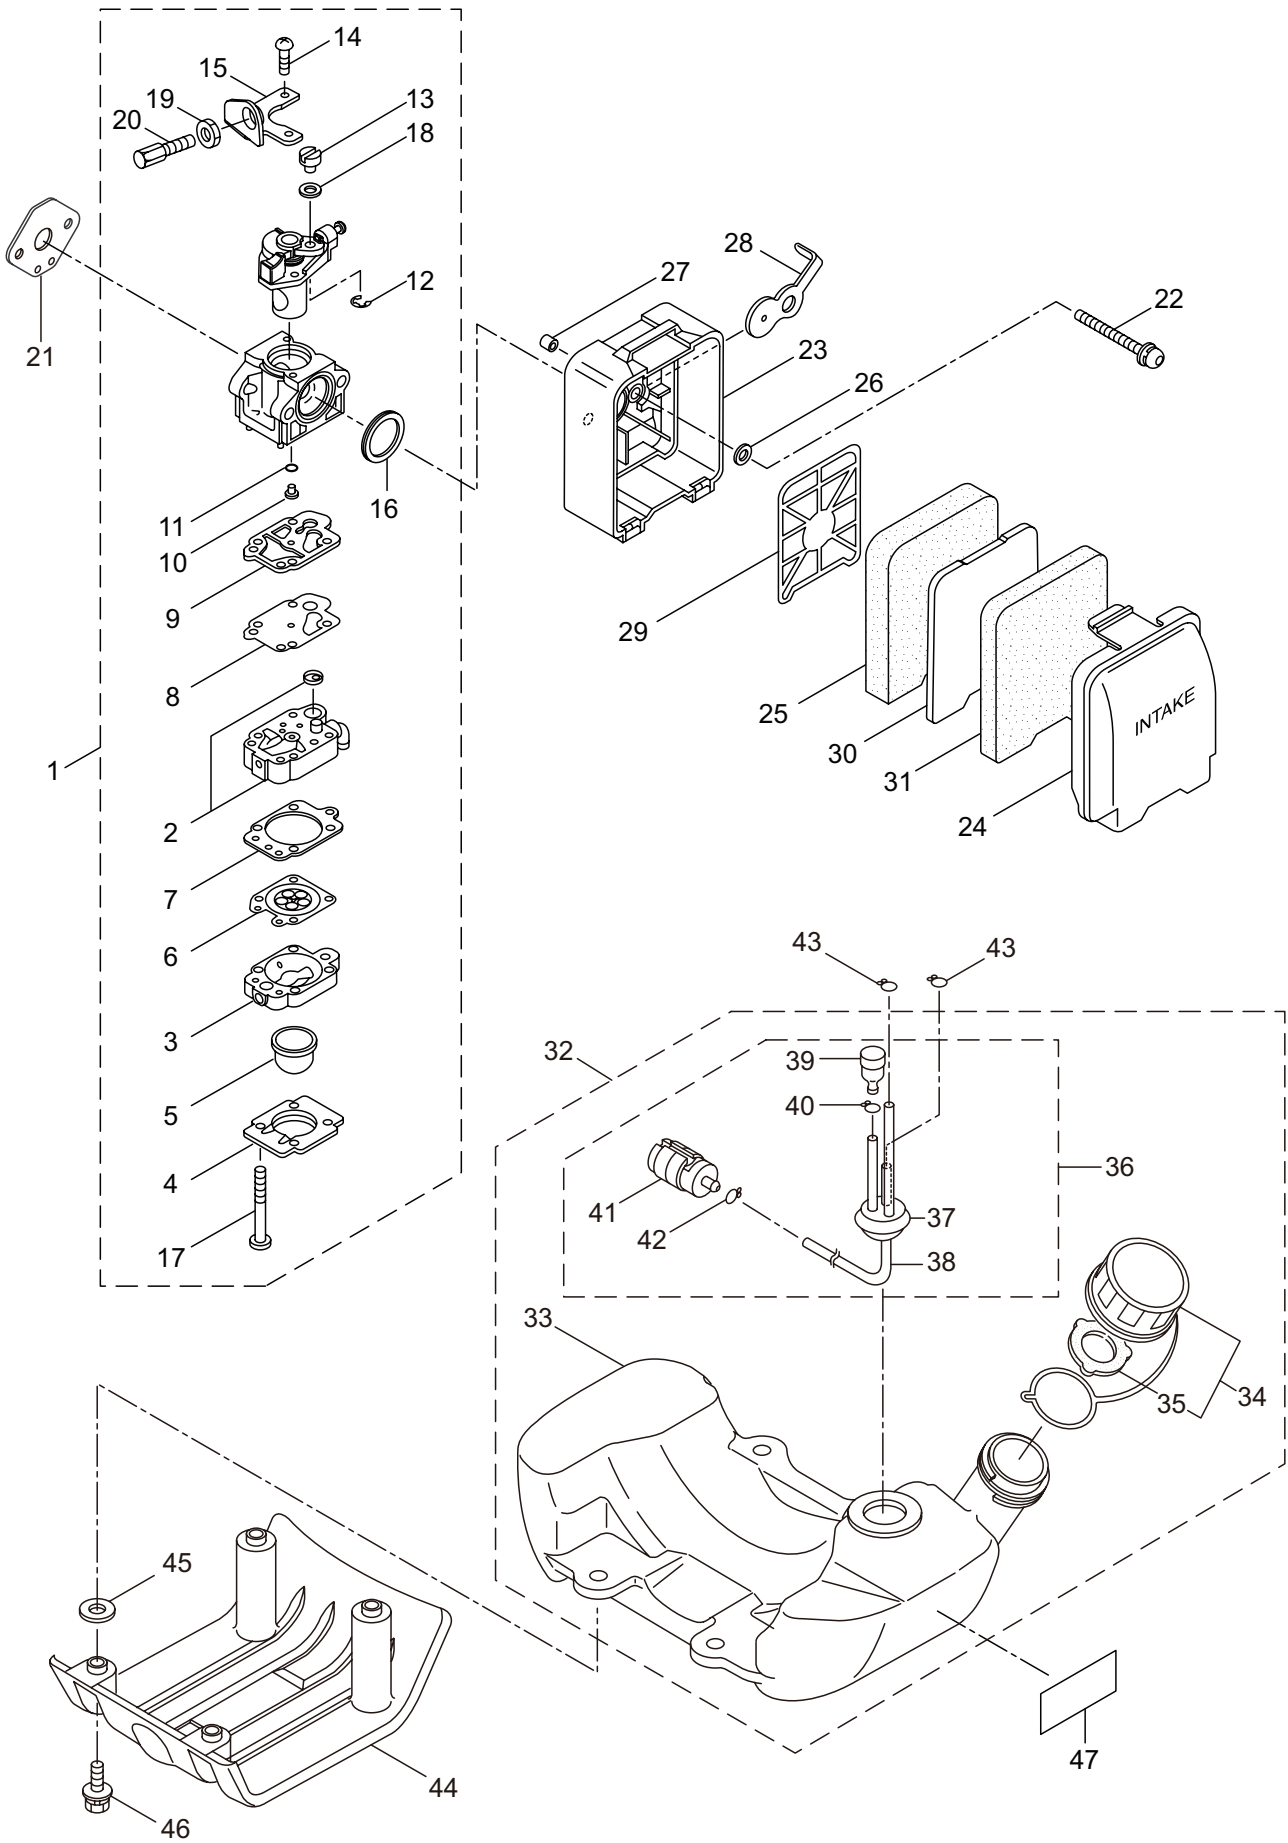

4. BC4321H-RS
CARBURETOR, FUEL TANK

Ref. No.	Part No.	Part Name	Q'ty	Remarks
4-46	281714	Cap Screw	4	M5x20
4-47	283207	Label	1