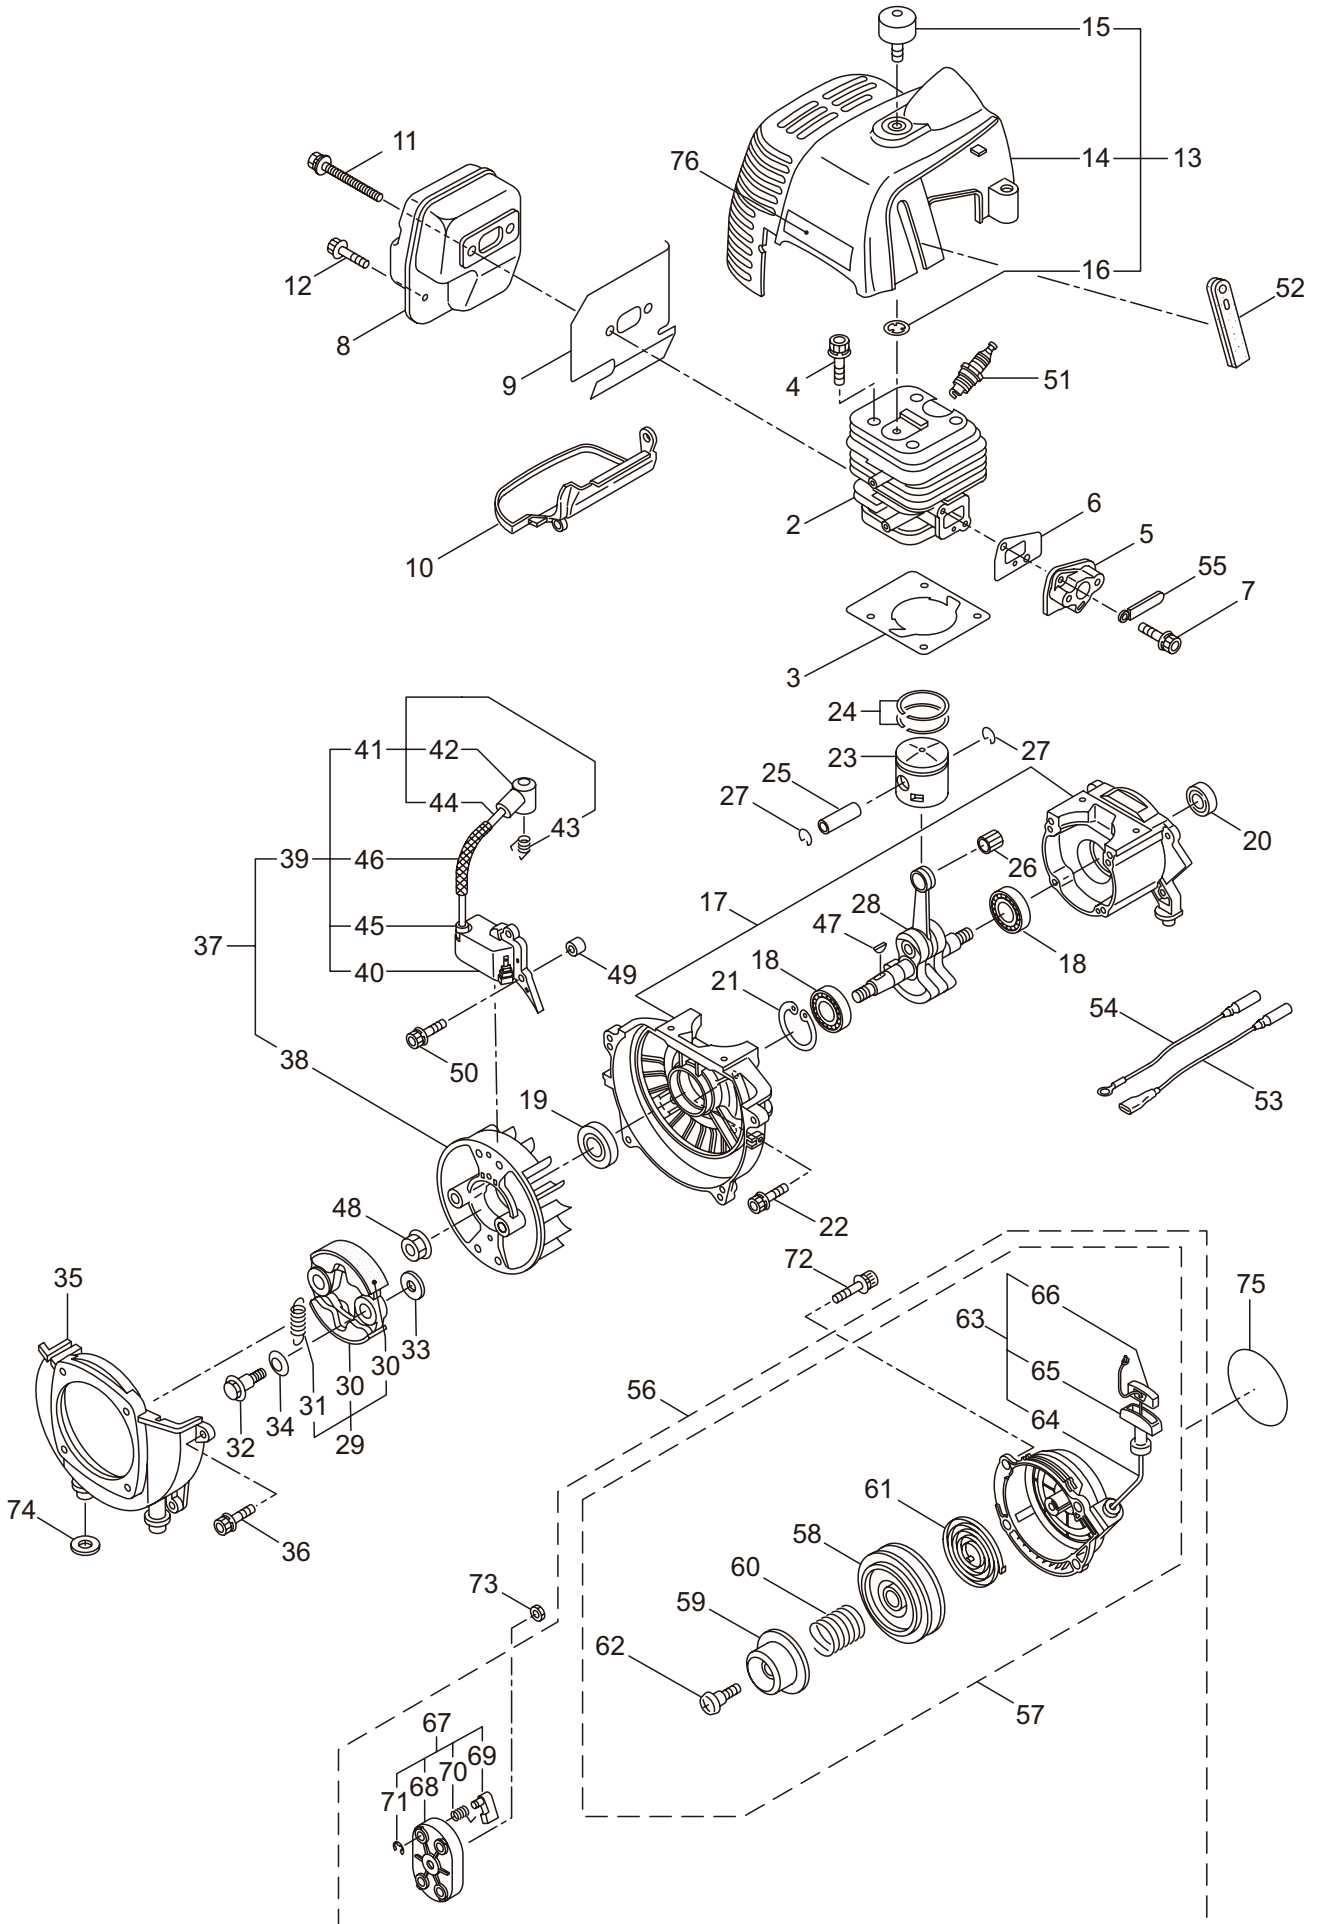

3. BC4321H-RS
ENGINE

Ref. No.	Part No.	Part Name	Q'ty	Remarks
3-46	284759	Insulator	1	
3-47	261076	Woodruff Key	1	3x10
3-48	262731	Nut,Rotor	1	M10
3-49	280381	Spacer	2	
3-50	261256	Cap Screw	2	M4x25
3-51	285982	Spark Plug	1	NGK BPM8Y
3-52	286988	Grommet	1	
3-53	283735	Wire, Coil	1	
3-54	284541	Wire,Lead	1	
3-55	264588	Clamp	1	
3-56	285809	Recoil Starter Ass'y	1	Incl.57-71
3-57	285810	Starter Ass'y	1	Incl.58-66
3-58	286291	Reel	1	
3-59	286292	Cam Plate	1	
3-60	286293	Damper Spring	1	
3-61	280995	Spiral Spring	1	
3-62	286295	Set Screw	1	
3-63	286296	Starter Rope Ass'y	1	Incl.64-66
3-64	286297	Starter Rope	1	3.8x1000
3-65	262633	Starter Grip	1	
3-66	262981	Cap	1	
3-67	285679	Starter Pulley Ass'y	1	Incl.68-71
3-68	285680	Starter Pulley	1	
3-69	285681	Pawl	2	
3-70	285682	Return Spring	2	
3-71	262638	E-Ring	2	
3-72	268940	Screw	4	M5x18
3-73	285736	Nut	1	M8
3-74	285735	Packing	4	
3-75	289948	Label	1	MARUYAMA
3-76	262714	Label	1	MARUYAMA