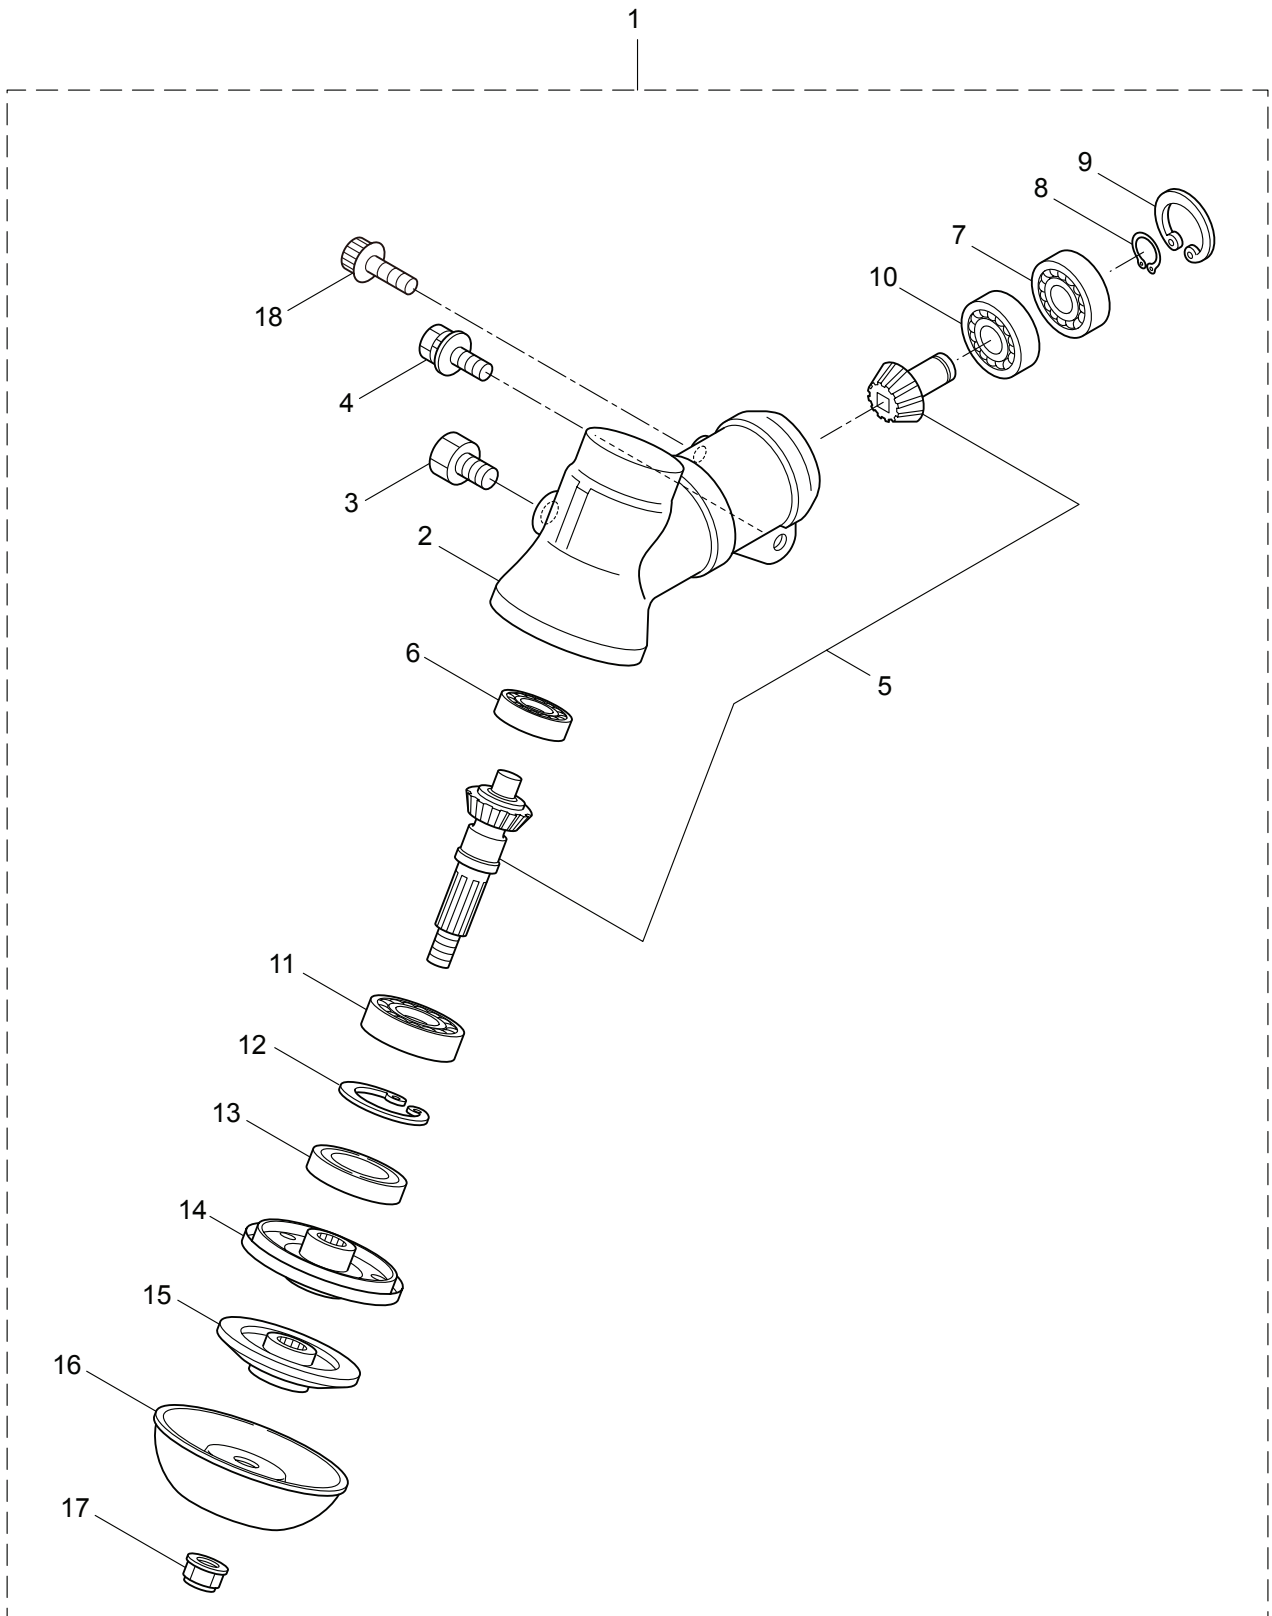

2. BC4321H-RS
GEARCASE

Ref. No.	Part No.	Part Name	Q'ty	Remarks
2-1	234835	Gearcase Ass'y	1	Incl.2-18
2-2	232833	Gearcase	1	
2-3	234109	Bolt	1	M8x8
2-4	217134	Bolt	1	M6x30
2-5	234349	Gear Set	1	
2-6	014490	Bearing	1	#6000
2-7	106933	Bearing	1	#6000Z
2-8	014210	Snap Ring	1	#10
2-9	054676	Snap Ring	1	#26
2-10	014490	Bearing	1	#6000
2-11	012544	Bearing	1	#6202
2-12	012380	Snap Ring	1	#35
2-13	232049	Oil Seal	1	D21355
2-14	232322	Bracket A Ass'y	1	
2-15	232052	Bracket B	1	
2-16	230849	Stabilizer	1	
2-17	232920	Nut	1	M10x1.25
2-18	217135	Bolt	1	M6x10