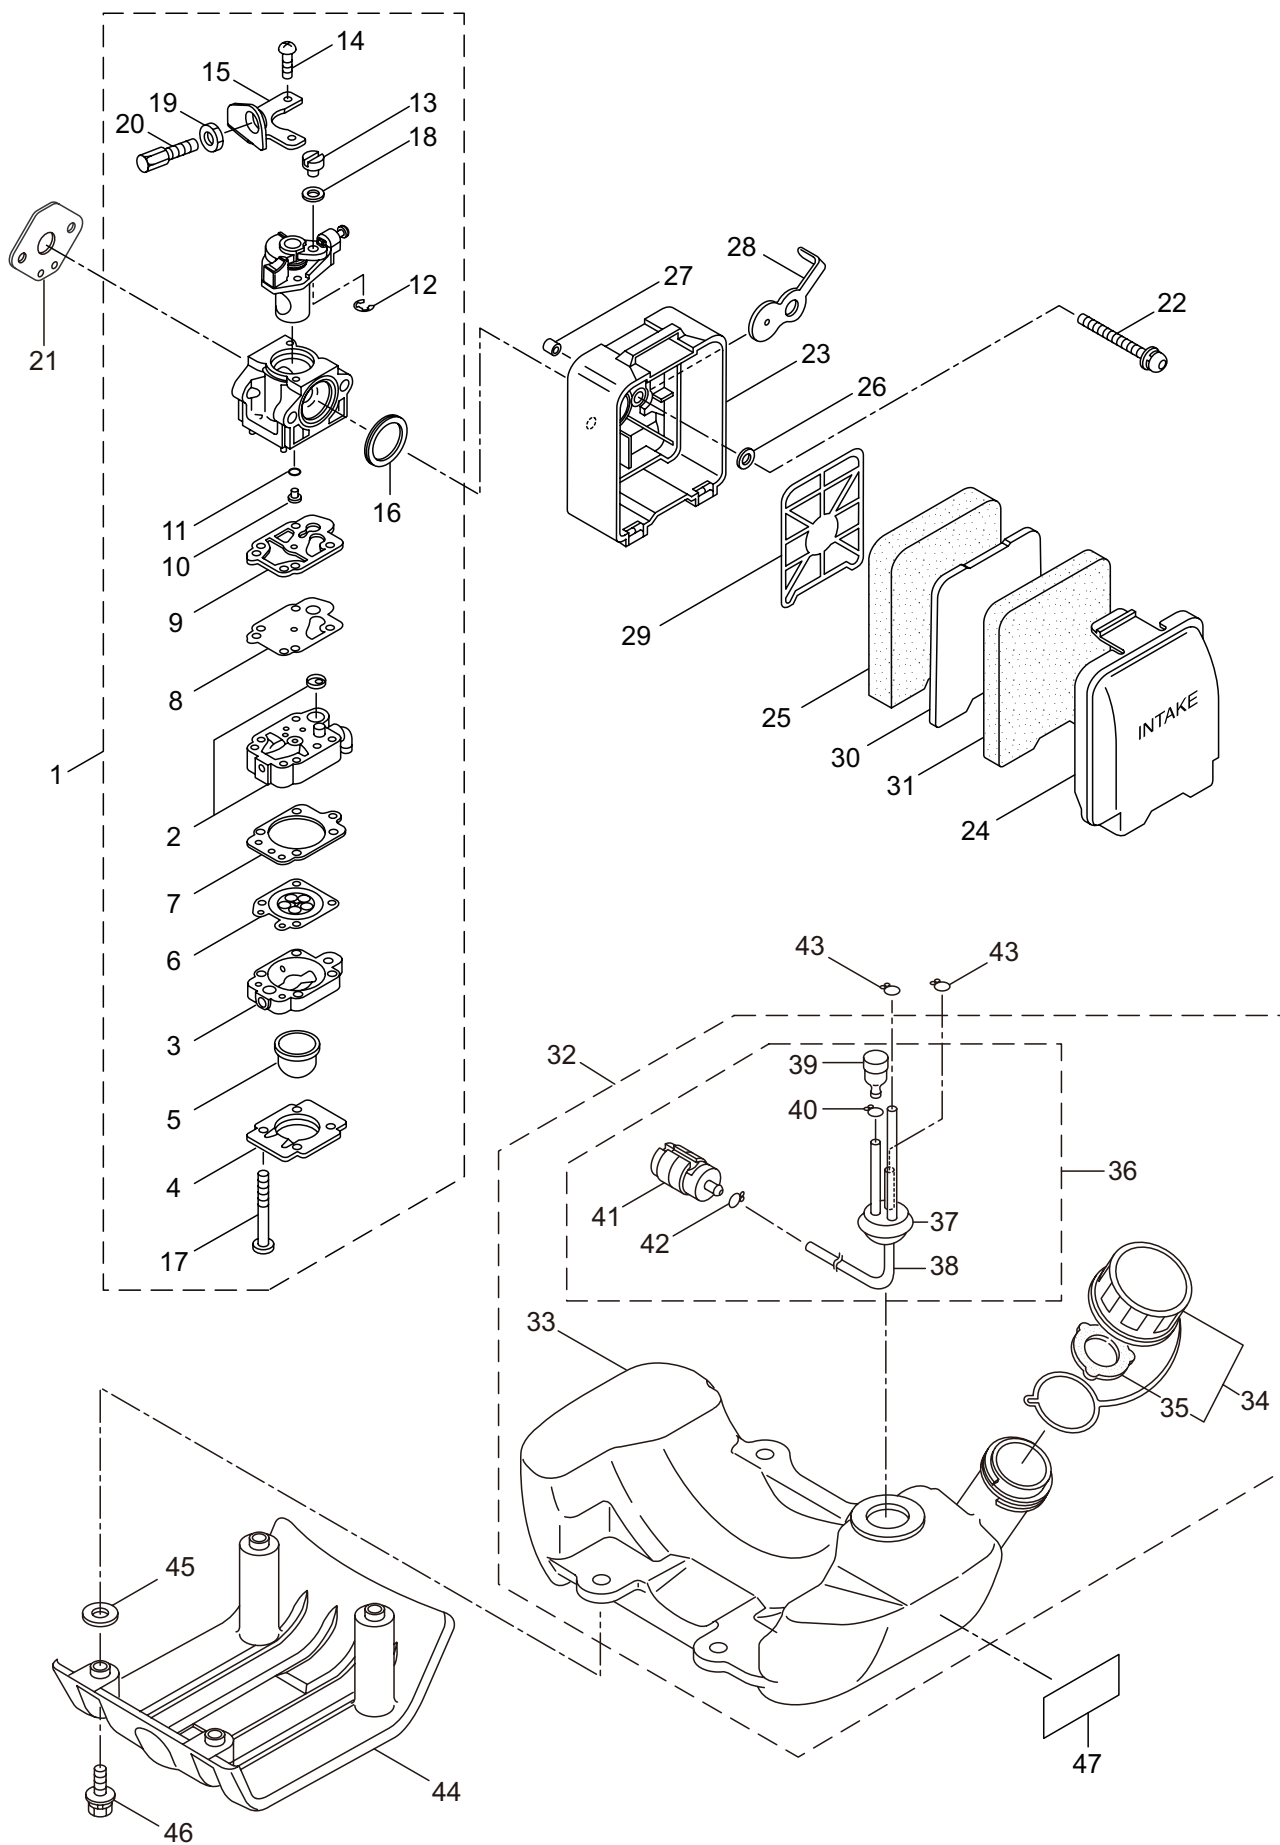

4. BC4321H-RS
CARBURETOR, FUEL TANK

Ref. No.	Part No.	Part Name	Q'ty	Remarks
4-1	276169	Carburetor Ass'y	1	Incl.2-20 New gasket required
4-2	263739	Pump Body	1	
4-3	262991	Purge Body	1	
4-4	262992	Cover Plate	1	
4-5	261874	Primer Bulb	1	
4-6	283905	Diaphragm, Meterring	1	
4-7	262993	Gasket	1	
4-8	262994	Diaphragm,Fuel Pump	1	
4-9	282576	Gasket	1	
4-10	287061	Main Jet	1	
4-11	261871	O-Ring	1	
4-12	261876	E-Ring	1	
4-13	261658	Swivel	1	
4-14	261875	Screw	2	
4-15	264677	Bracket	1	
4-16	261657	Packing	1	
4-17	262996	Screw	4	
4-18	264678	Washer	1	
4-19	261878	Nut	1	
4-20	263994	Adapter	1	
4-21	282301	Gasket	1	
4-22	262720	Cap Screw	2	M5x55
4-23	263723	Housing	1	
4-24	263713	Air Filter Cover	1	
4-25	263714	Foam Element	1	
4-26	263000	Washer	1	
4-27	263715	Sleeve	2	
4-28	263007	Choke Valve	1	
4-29	263717	Screen	1	
4-30	274080	Element F	1	
4-31	285424	Element S	1	
4-32	286893	Fuel Tank Ass'y	1	Incl.33-42
4-33	286067	Fuel Tank	1	
4-34	281564	Fuel Tank Cap Ass'y	1	Incl.35
4-35	269377	Gasket	1	
4-36	286794	Fuel Pipe Pick-up Ass'y	1	Incl.37-42
4-37	268065	Grommet	1	
4-38	262649	Fuel Pipe	1	
4-39	261590	Breather	1	
4-40	261117	Clip	1	
4-41	267328	Fuel Filter Ass'y	1	
4-42	261117	Clip	1	
4-43	261117	Clip	2	
4-44	285819	Stand	1	
4-45	285735	Packing	4