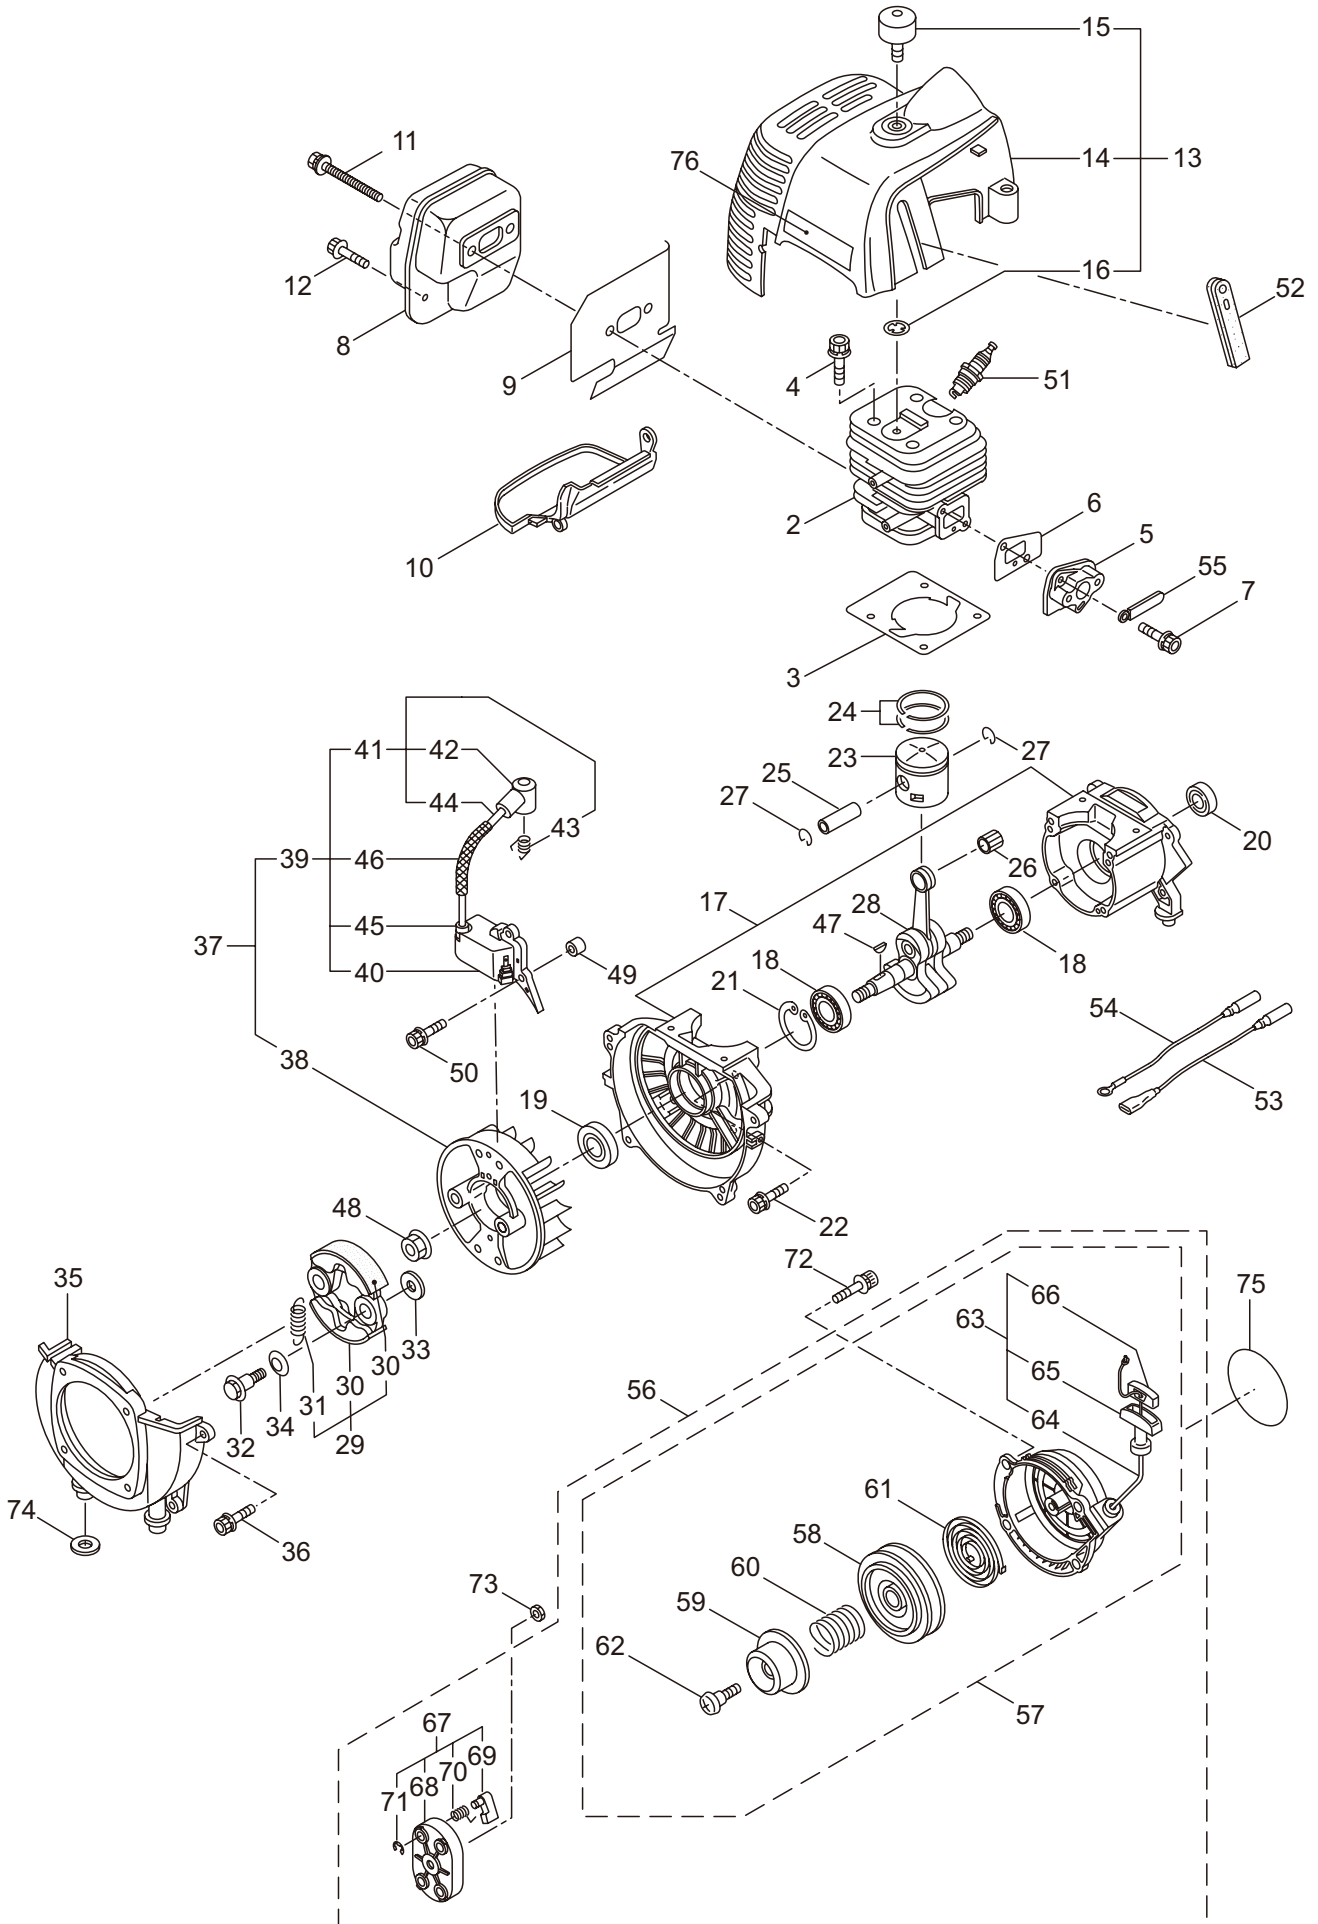

3. BC4321H-RS
ENGINE

Ref. No.	Part No.	Part Name	Q'ty	Remarks
3-1	859820	Engine	1	CE420/18
3-2	286278	Cylinder	1	New gasket required
3-3	285772	Gasket	1	
3-4	261246	Cap Screw	4	M5x25
3-5	285778	Insulator	1	New gasket required
3-6	285779	Gasket	1	
3-7	265924	Cap Screw	2	M5x25
3-8	285781	Muffler Comp	1	
3-9	285783	Gasket	1	
3-10	285784	Under Cover	1	
3-11	266713	Cap Screw	2	M5x60
3-12	283315	Screw	1	M5x12W-12
3-13	286891	Top Cover Ass'y	1	Incl.14-16
3-14	285786	Top Cover	1	
3-15	285843	Knob	1	
3-16	286362	Washer	1	M6
3-17	285789	Crankcase	1	
3-18	262658	Bearing	2	#6202C3
3-19	262660	Oil Seal	1	TC15357
3-20	262565	Oil Seal	1	ISCD15257
3-21	012380	Snap Ring	1	#35
3-22	261612	Cap Screw	4	M5x30
3-23	285795	Piston	1	
3-24	262476	Piston Ring	2	(2)Required
3-25	262749	Piston Pin	1	
3-26	262659	Bearing,Needle	1	KTV111414EG01B2
3-27	262479	Clip,Piston Pin	2	
3-28	285797	Crankshaft/Conn.Rod Ass'y	1	
3-29	282743	Clutch Ass'y	1	Incl.30,31
3-30	282624	Clutch Shoe	2	(2)required
3-31	263617	Spring,Clutch	1	2.3-44.8L
3-32	283671	Cap Screw	2	M8x1.25
3-33	262683	Washer	2	8x22xt1.2
3-34	262682	Wave Washer	2	
3-35	282285	Fan Cover	1	
3-36	261250	Cap Screw	4	M5x20
3-37	285803	Magneto Ass'y	1	Incl.38-46
3-38	286207	Rotor/Fan	1	
3-39	285804	Ignition Coil Ass'y	1	Incl.40-46
3-40	285805	Coil	1	
3-41	285806	Spark Plug Wire Ass'y	1	Incl.42-44
3-42	261074	Plug Boot	1	
3-43	261075	Connector	1	
3-44	286273	Spark Plug Wire	1	
3-45	261072	Cap	1