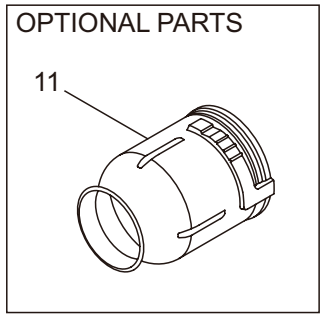

4. BL9000
ACCESSORIES, OPTIONAL PARTS

Ref. No.	Part No.	Part Name	Q'ty	Remarks
4-1	275906	Flexible Pipe	1	
4-2	275908	Pipe Ass'y	1	Incl.3-6
4-3	275909	Swivel Pipe	1	
4-4	275914	Straight Blow Pipe	1	
4-5	275916	Blow Pipe	1	
4-6	276352	Blow Pipe	1	
4-7	130208	Clamp Ass'y	2	#105
4-8	128924	Clamp	2	
4-9	288652	Combi Box Spanner	1	13x19 L=190
4-10	134614	Instruction Manual	1	BL9000
4-11	278009	Blow Pipe	1