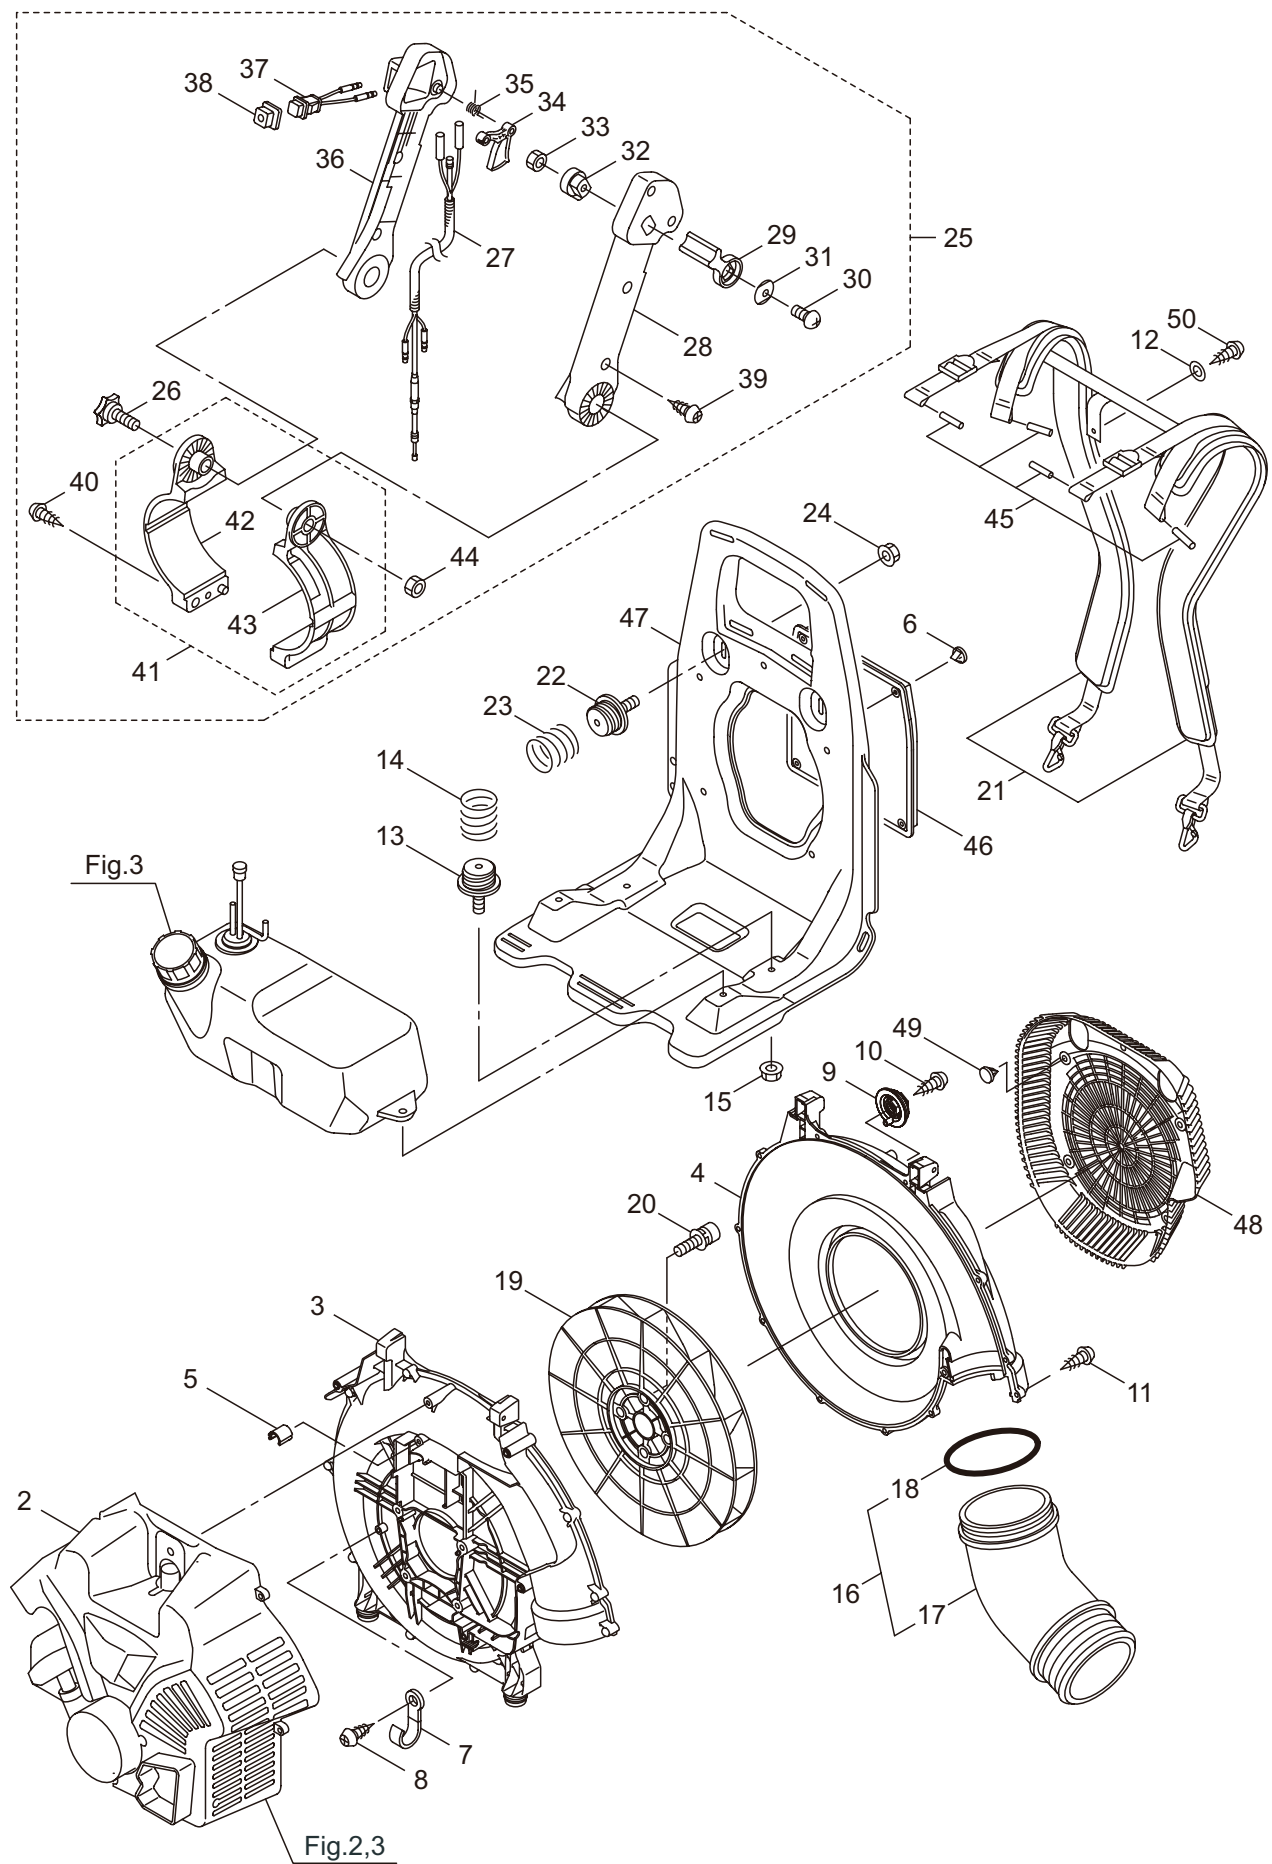

PARTS LIST

BL9000

CONTENTS

1. FRAME & BLOWER	1 ~ 4
2. ENGINE (CYLINDER, CRANKCASE)	5 ~ 8
3. ENGINE (CARBURETOR, FUEL TANK).....	9 ~ 12
4. ACCESSORIES, OPTIONAL PARTS	13 ~ 14

2018. 04.

MARUYAMA

P/N 524579-1

1. BL9000 FRAME & BLOWER

Ref. No.	Part No.	Part Name	Q'ty	Remarks
1-1	395869	BL9000	1	
1-2	278870	Engine	1	CE800/04
1-3	275864	Fan Case (E)	1	
1-4	275868	Fan Case (S)	1	
1-5	276361	Collar	1	
1-6	100749	Fastener	4	#7
1-7	109051	Clamp	1	
1-8	082697	Tapping Screw	1	M5x10
1-9	275966	Plug B	2	
1-10	131523	Tapping Screw	2	M5x20
1-11	130420	Tapping Screw	12	M5x25
1-12	261189	Washer	1	6x16.5xt1.2
1-13	275965	Plug A Comp	2	
1-14	275967	Spring	2	2.9-50L
1-15	127228	Nut	2	M6
1-16	275870	Flexible Pipe Ass'y	1	Incl.17,18
1-17	275871	Elbow Pipe	1	
1-18	275873	O-Ring	1	V95
1-19	275874	Fan	1	
1-20	275877	Cap Screw	4	M6X25
1-21	276456	Knapsack Band	1	
1-22	275965	Plug A Comp	2	
1-23	275967	Spring	2	2.9-50L
1-24	127228	Nut	2	M6
1-25	275878	Throttle Ass'y	1	Incl.26-44
1-26	276459	Knob Bolt	1	M6x40
1-27	276297	Throttle Wire Ass'y	1	
1-28	275881	Throttle Case A	1	
1-29	272721	Lever	1	
1-30	273211	Screw	1	5x18
1-31	272724	Spring Washer	1	
1-32	275883	Link	1	
1-33	230662	Nut	1	M5
1-34	275885	Lever	1	
1-35	275887	Spring	1	
1-36	275888	Throttle Case B	1	
1-37	275890	Stop Switch	1	
1-38	222138	Cover, Switch	1	
1-39	235679	Screw	4	
1-40	131523	Tapping Screw	1	M5x20
1-41	275891	Band Ass'y	1	Incl.42,43
1-42	275892	Band (A)	1	
1-43	275894	Band (B)	1	
1-44	127298	Nut	1	M6
1-45	125717	Pin	4	