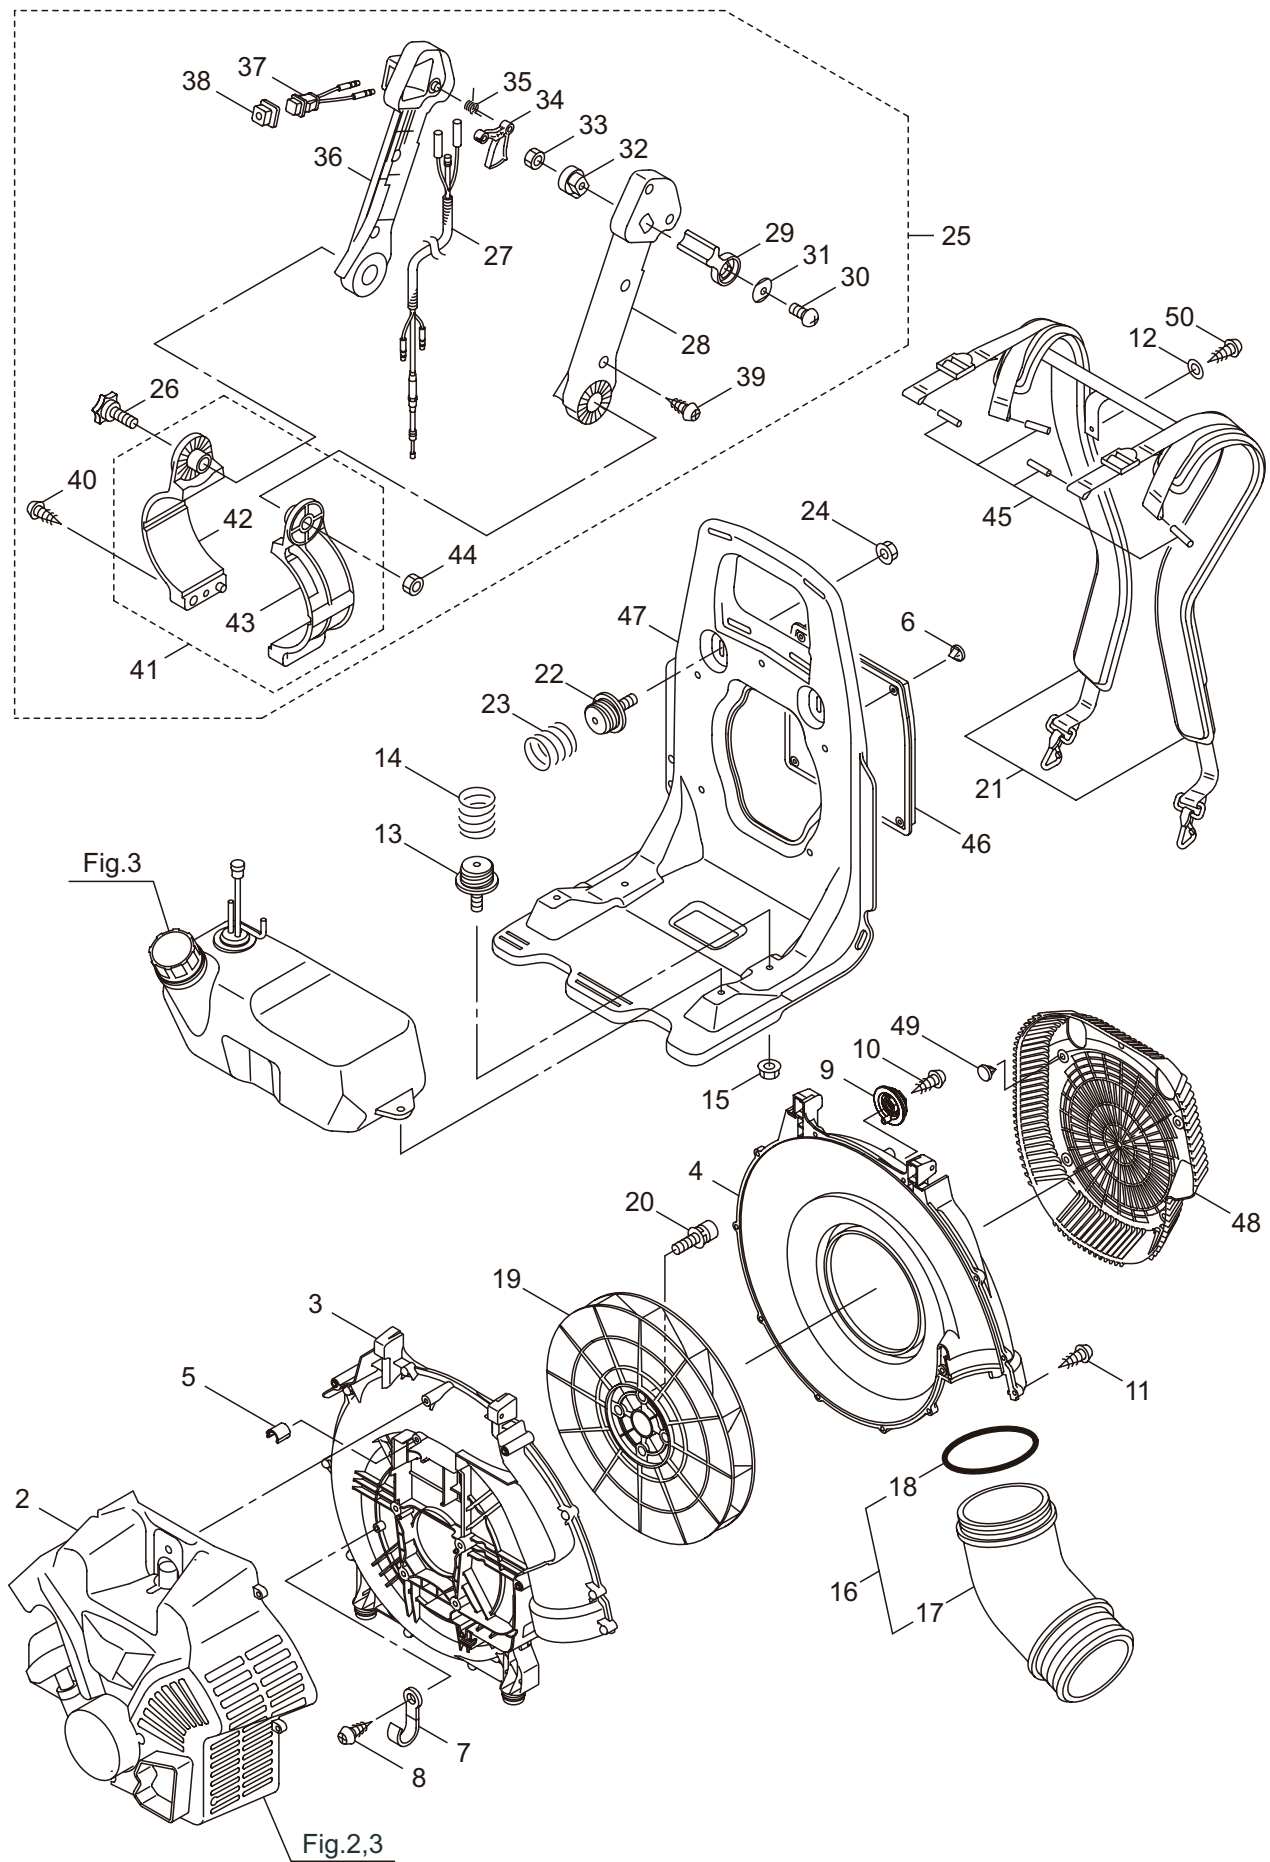

1. BL9000
FRAME & BLOWER

Ref. No.	Part No.	Part Name	Q'ty	Remarks
1-46	276460	Cushion Pad	1	
1-47	275898	Flame	1	
1-48	275900	Guard	1	
1-49	100749	Fastener	5	#7
1-50	086069	Tapping Screw	1	M6x12