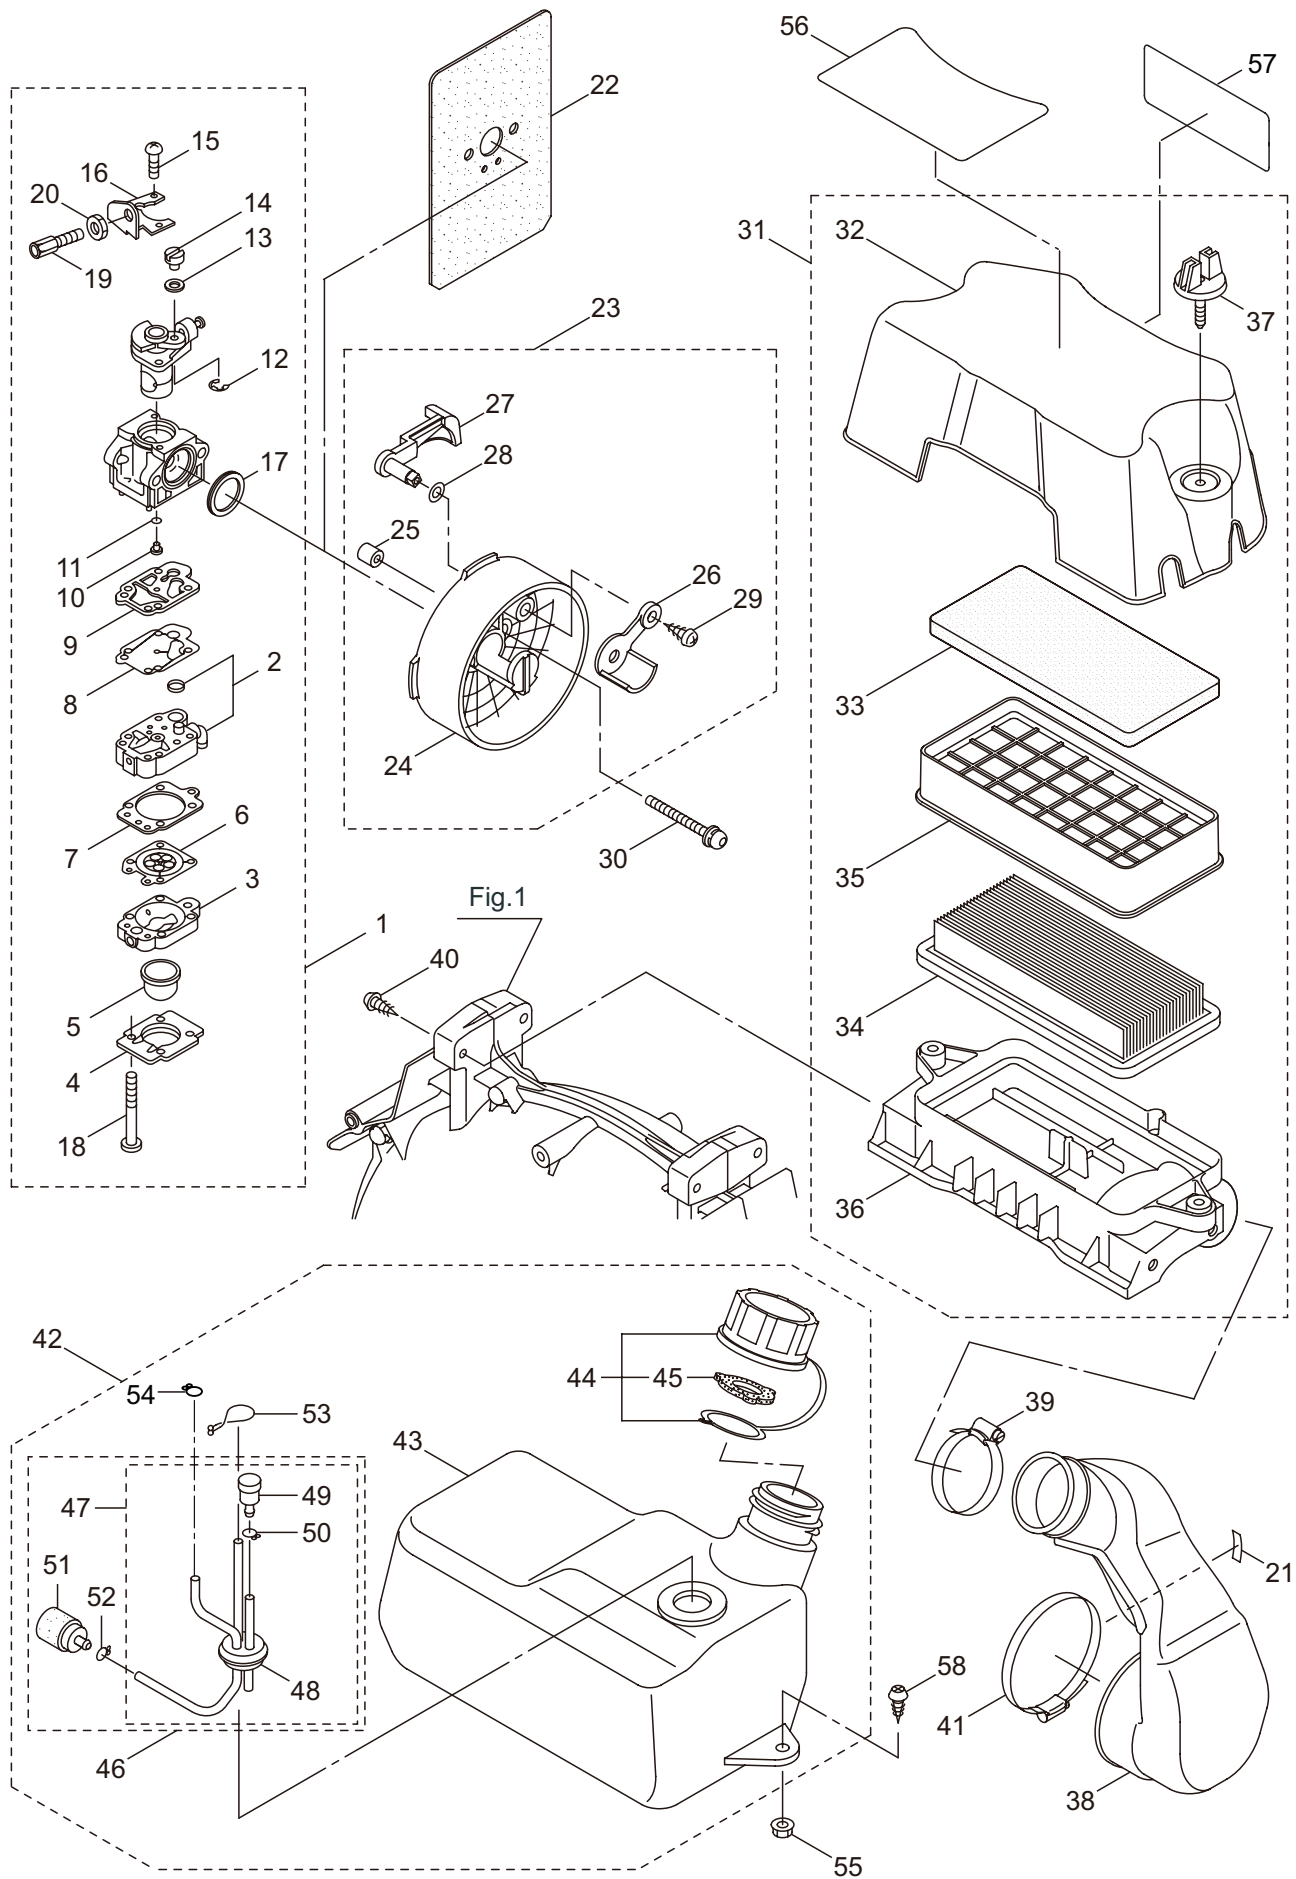

3. BL9000
ENGINE (CARBURETOR, FUEL TANK)

Ref. No.	Part No.	Part Name	Q'ty	Remarks
3-1	276045	Carburetor Ass'y	1	Incl.2-20
3-2	263739	Pump Body	1	
3-3	262991	Purge Body	1	
3-4	262992	Cover Plate	1	
3-5	261874	Primer Bulb	1	
3-6	283905	Diaphragm, Meterring	1	
3-7	262993	Gasket	1	
3-8	262994	Diaphragm,Fuel Pump	1	
3-9	282576	Gasket	1	
3-10	286900	Jet	1	
3-11	261871	O-Ring	1	
3-12	261876	E-Ring	1	
3-13	264678	Washer	1	
3-14	261658	Swivel	1	
3-15	261875	Screw	1	
3-16	264677	Bracket	4	
3-17	261657	Packing	1	
3-18	262996	Screw	4	
3-19	261877	Adapter	1	
3-20	261878	Nut	1	
3-21	277762	Label	1	
3-22	276134	Gasket	1	
3-23	276150	Case Ass'y	1	Incl.24-29
3-24	276151	Case Body	1	
3-25	277830	Sleeve	2	
3-26	276152	Valve	1	
3-27	276153	Lever	1	
3-28	284816	Washer	1	6.4x11x0.15
3-29	269032	Screw	1	
3-30	274106	Cap Screw	2	M5x55
3-31	276463	Air Cleaner Box Ass'y	1	Incl.32-37
3-32	276155	Air Cleaner Box Cover	1	
3-33	276143	Element	1	
3-34	276139	Air Cleaner	1	
3-35	276157	Air Cleaner Case	1	
3-36	276159	Air Cleaner Box Ass'y	1	
3-37	276999	Knob Bolt	2	
3-38	276161	Intake Pipe	1	
3-39	277547	Clump Ass'y	1	#55
3-40	086071	Tapping Screw	4	M6x16
3-41	277548	Clump Ass'y	1	#90
3-42	134754	Fuel Tank Ass'y	1	Incl.43-54
3-43	277090	Fuel Tank	1	
3-44	131319	Tank Cap Ass'y	1	Incl.45
3-45	287058	Gasket	1