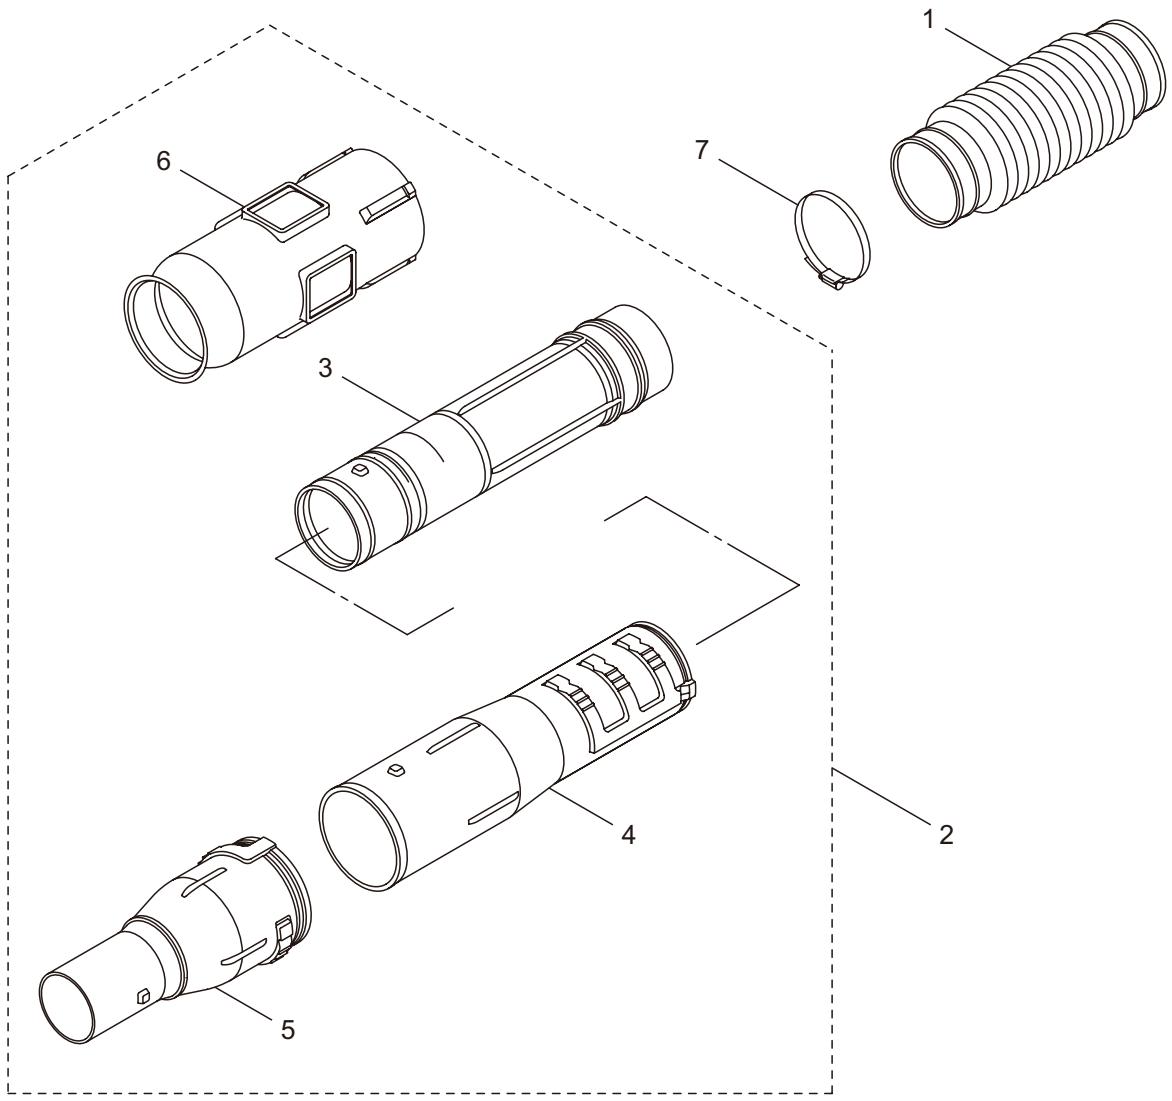

4. BL9000
ACCESSORIES, OPTIONAL PARTS

Ref. No.	Part No.	Part Name	Q'ty	Remarks
4-1	275906	Flexible Pipe	1	
4-2	275908	Pipe Ass'y	1	Incl.3-6
4-3	275909	Swivel Pipe	1	
4-4	275914	Straight Blow Pipe	1	
4-5	275916	Blow Pipe	1	
4-6	276352	Blow Pipe	1	
4-7	130208	Clamp Ass'y	2	#105
4-8	128924	Clamp	2	
4-9	288652	Combi Box Spanner	1	13x19 L=190
4-10	134614	Instruction Manual	1	BL9000
4-11	278009	Blow Pipe	1