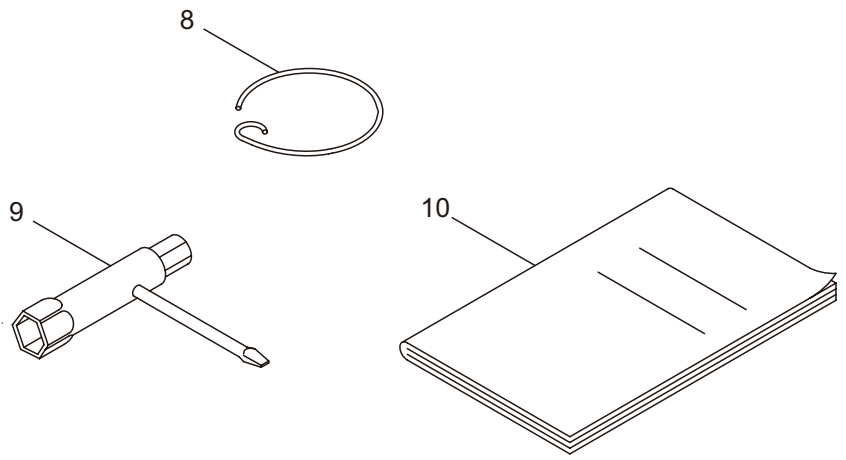

4. BL9000
ACCESSORIES, OPTIONAL PARTS

Ref. No.	Part No.	Part Name	Q'ty	Remarks
4-1	275906	Flexible Pipe	1	
4-2	275908	Pipe Ass'y	1	Incl.3-6
4-3	275909	Swivel Pipe	1	
4-4	275914	Straight Blow Pipe	1	
4-5	275916	Blow Pipe	1	
4-6	276352	Blow Pipe	1	
4-7	130208	Clamp Ass'y	2	#105
4-8	128924	Clamp	2	
4-9	288652	Combi Box Spanner	1	13x19 L=190
4-10	134614	Instruction Manual	1	BL9000
4-11	278009	Blow Pipe	1