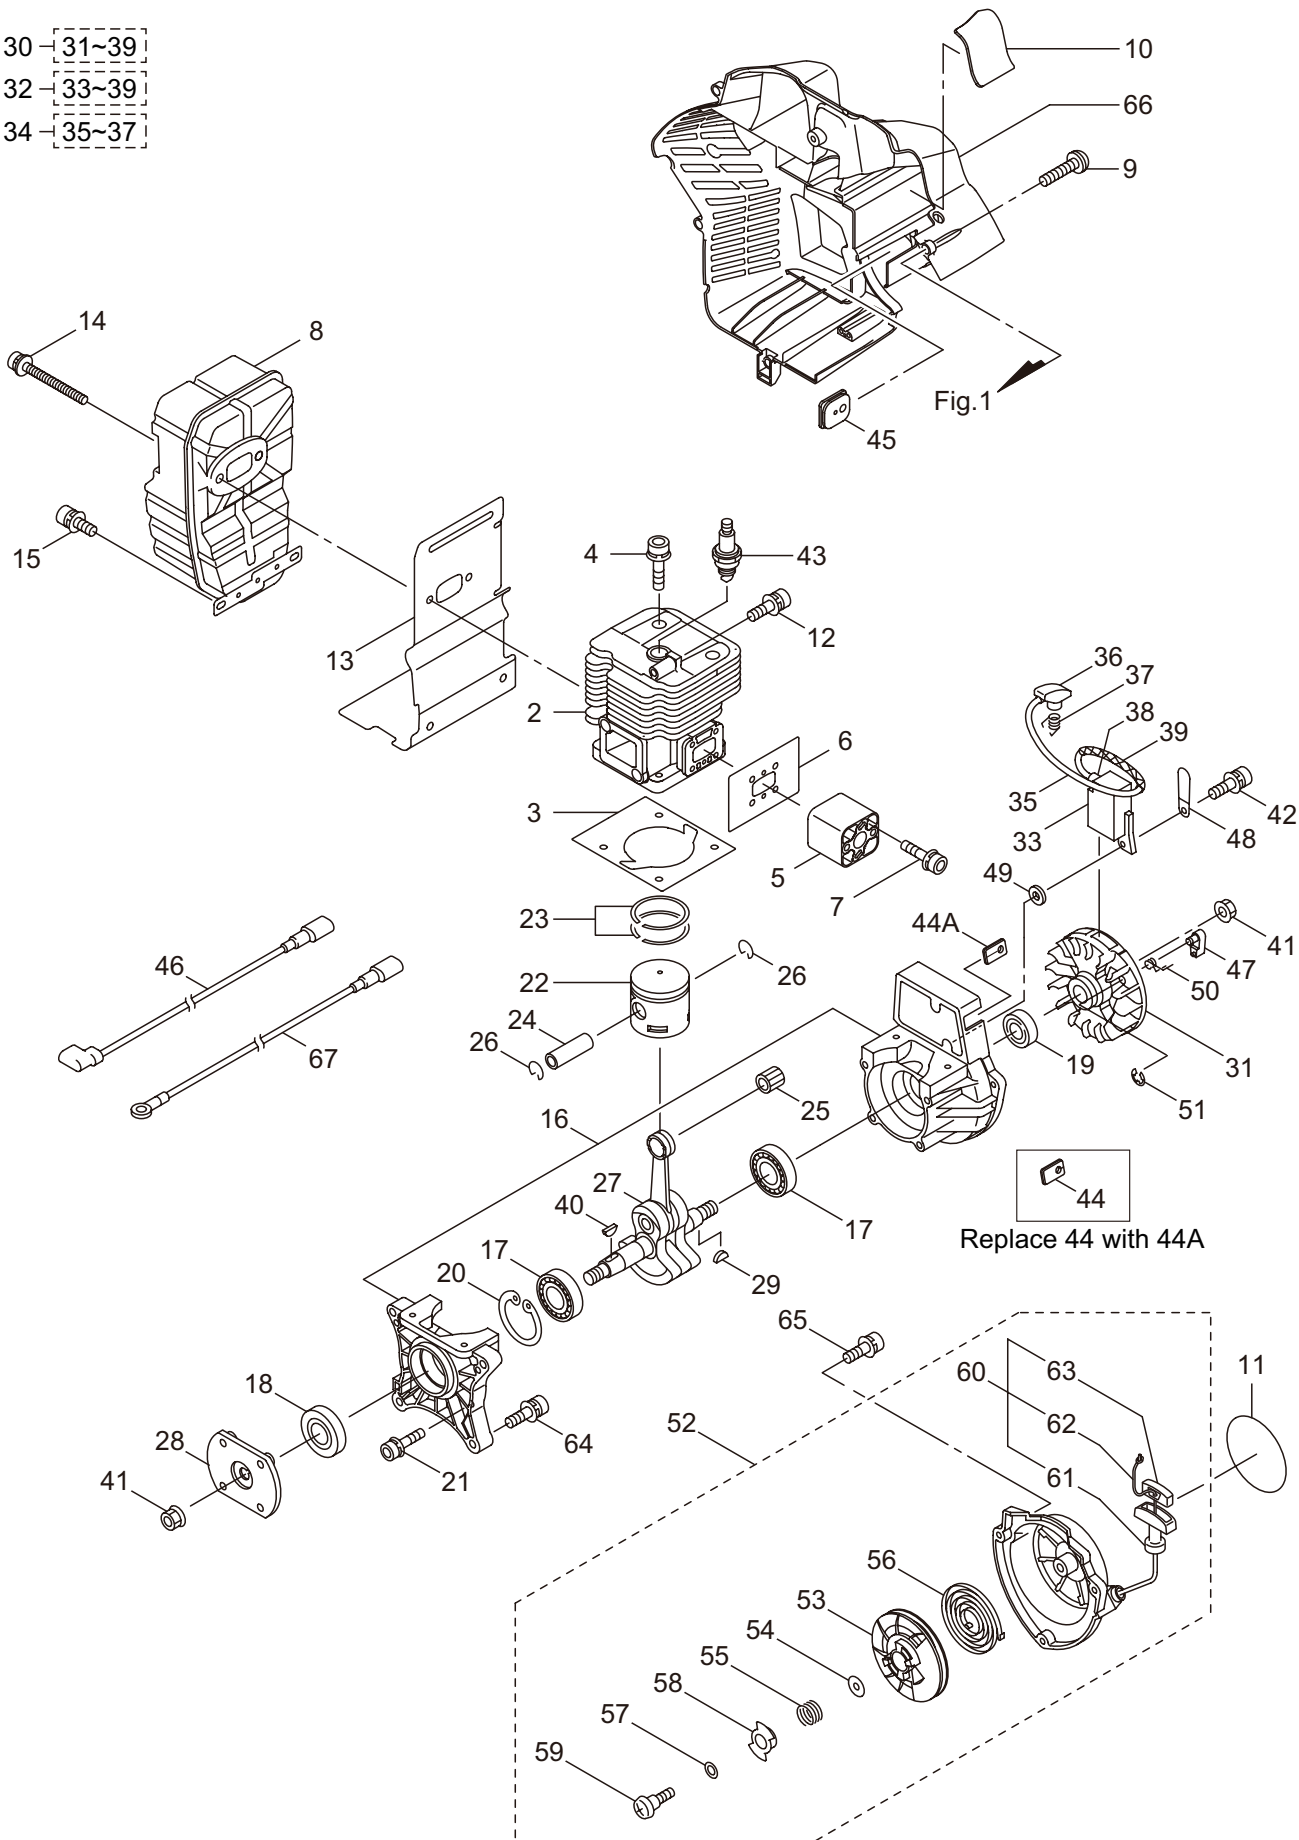

Ref. No.	Part No.	Part Name	Q'ty	Remarks
1-1	395869	BL9000	1	
1-2	278870	Engine	1	CE800/04
1-3	275864	Fan Case (E)	1	
1-4	275868	Fan Case (S)	1	
1-5	276361	Collar	1	
1-6	100749	Fastener	4	#7
1-7	109051	Clamp	1	
1-8	082697	Tapping Screw	1	M5x10
1-9	275966	Plug B	2	
1-10	131523	Tapping Screw	2	M5x20
1-11	130420	Tapping Screw	12	M5x25
1-12	261189	Washer	1	6x16.5xt1.2
1-13	275965	Plug A Comp	2	
1-14	275967	Spring	2	2.9-50L
1-15	127228	Nut	2	M6
1-16	275870	Flexible Pipe Ass'y	1	Incl.17,18
1-17	275871	Elbow Pipe	1	
1-18	275873	O-Ring	1	V95
1-19	275874	Fan	1	
1-20	275877	Cap Screw	4	M6X25
1-21	276456	Knapsack Band	1	
1-22	275965	Plug A Comp	2	
1-23	275967	Spring	2	2.9-50L
1-24	127228	Nut	2	M6
1-25	275878	Throttle Ass'y	1	Incl.26-44
1-26	276459	Knob Bolt	1	M6x40
1-27	276297	Throttle Wire Ass'y	1	
1-28	275881	Throttle Case A	1	
1-29	272721	Lever	1	
1-30	273211	Screw	1	5x18
1-31	272724	Spring Washer	1	
1-32	275883	Link	1	
1-33	230662	Nut	1	M5
1-34	275885	Lever	1	
1-35	275887	Spring	1	
1-36	275888	Throttle Case B	1	
1-37	275890	Stop Switch	1	
1-38	222138	Cover, Switch	1	
1-39	235679	Screw	4	
1-40	131523	Tapping Screw	1	M5x20
1-41	275891	Band Ass'y	1	Incl.42,43
1-42	275892	Band (A)	1	
1-43	275894	Band (B)	1	
1-44	127298	Nut	1	M6
1-45	125717	Pin	4	

2. BL9000 ENGINE (CYLINDER, CRANKCASE)

- 30 - 31~39
- 32 - 33~39
- 34 - 35~37

Ref. No.	Part No.	Part Name	Q'ty	Remarks
2-45	285807	Grommet	1	
2-46	279193	Lead	1	
2-47	276133	Ratchet	2	
2-48	277770	Clamp	1	
2-49	289481	Spacer	2	
2-50	262637	Return Spring	2	
2-51	262638	E-Ring	2	
2-52	276131	Starter Ass'y	1	Incl.53-63
2-53	276035	Reel	1	
2-54	276036	Washer	1	
2-55	276037	Spring	1	
2-56	276038	Spiral Spring	1	
2-57	276039	Washer	1	
2-58	276040	Plate	1	
2-59	276041	Screw	1	
2-60	276042	Rope Ass'y	1	Incl.61-63
2-61	276043	Starter Rope	1	
2-62	262633	Starter Grip	1	
2-63	262981	Cap	1	
2-64	275877	Cap Screw	4	M6X25
2-65	268940	Screw	3	M5x18
2-66	276163	Top Cover	1	
2-67	279194	Lead	1	