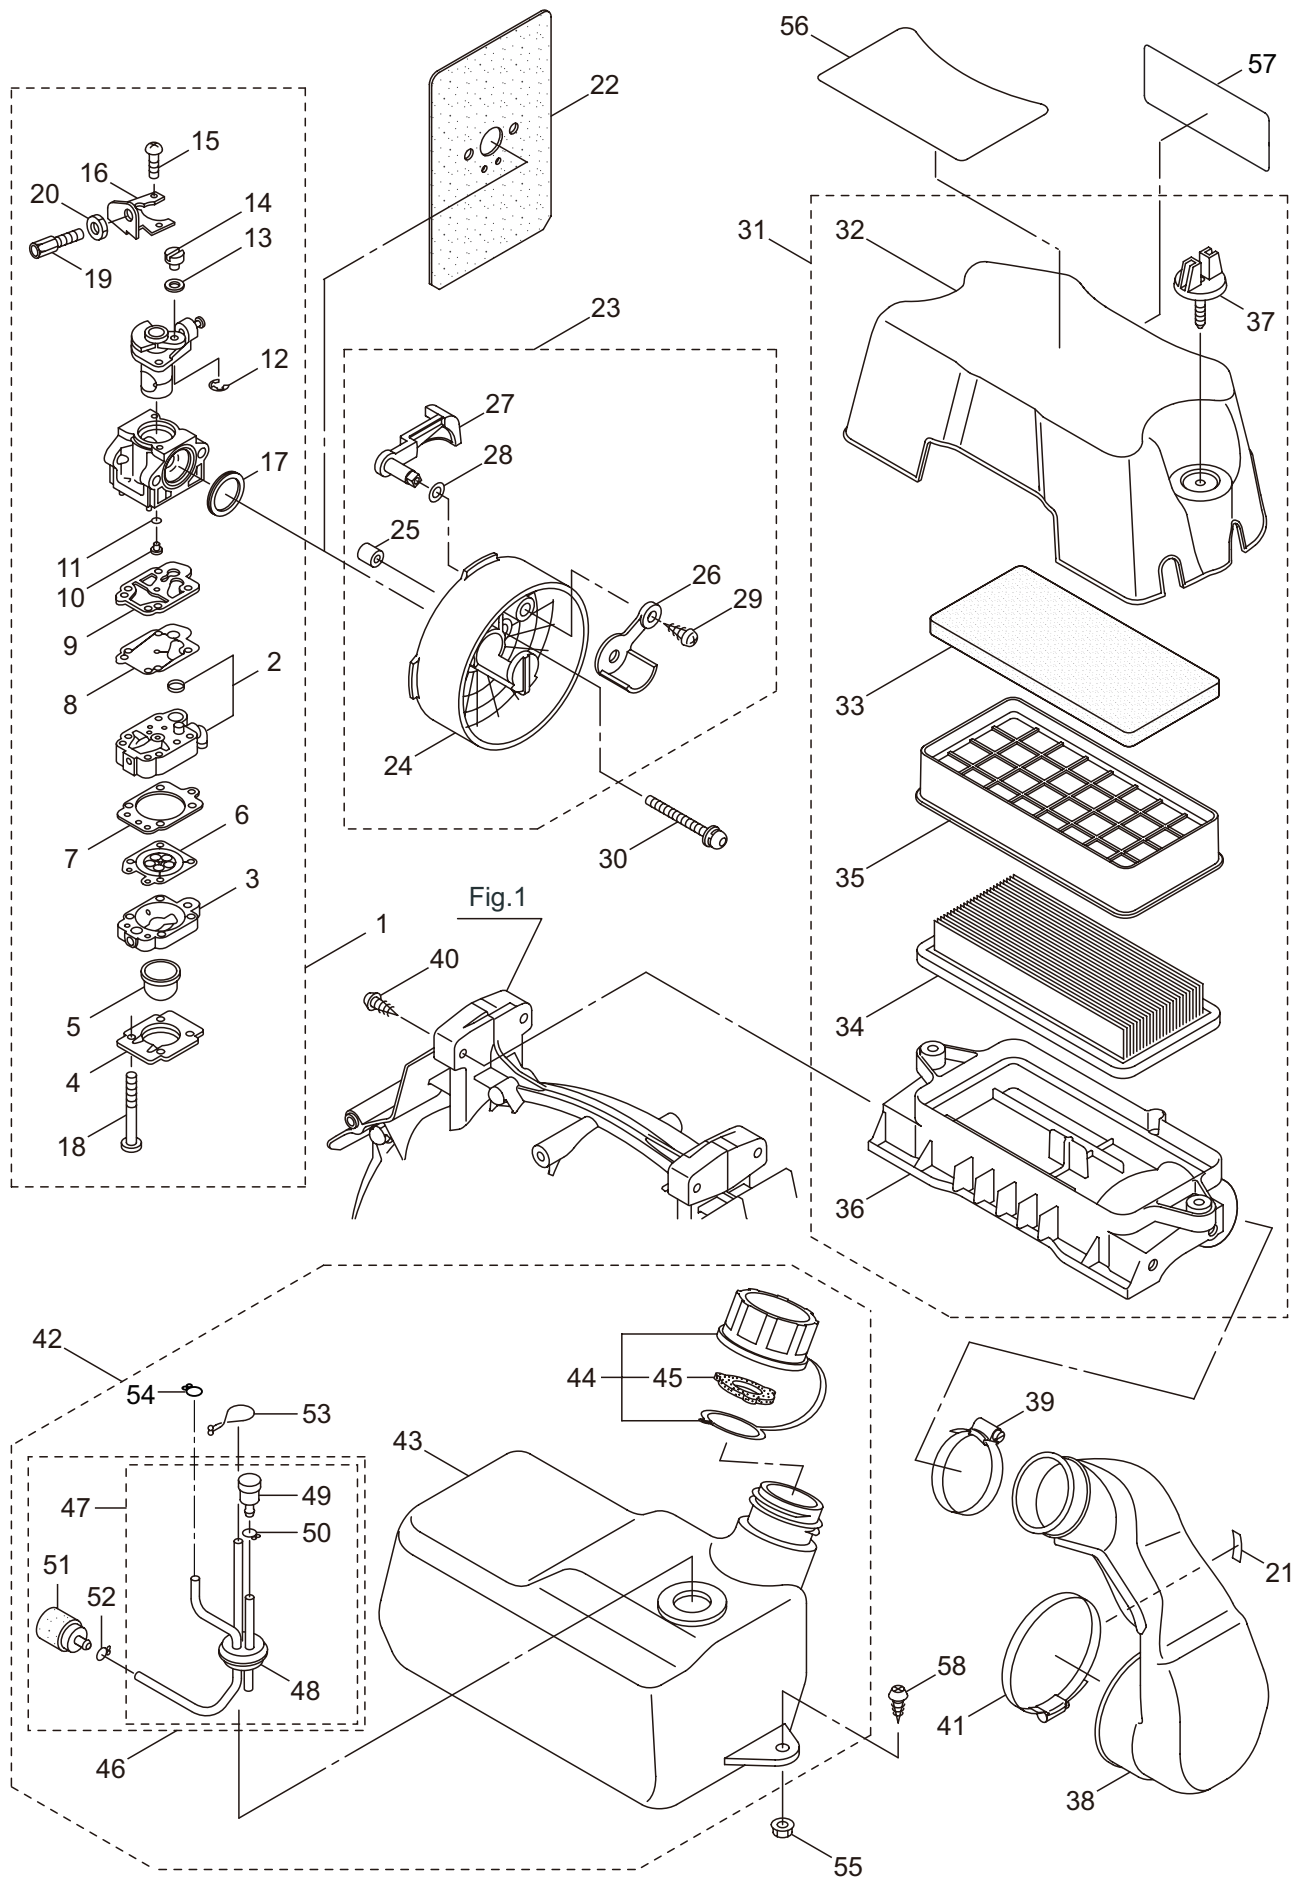

3. BL9000
ENGINE (CARBURETOR, FUEL TANK)

Ref. No.	Part No.	Part Name	Q'ty	Remarks
3-46	276092	Fuel Pipe Pick-up Ass'y	1	Incl.47-52
3-47	276355	Fuel Pipe Ass'y	1	Incl.48-50
3-48	268065	Grommet	1	
3-49	261590	Breather	1	
3-50	261117	Clip	1	
3-51	267328	Fuel Filter Ass'y	1	
3-52	261117	Clip	1	
3-53	131328	Clamp	1	
3-54	261117	Clip	1	
3-55	125277	Nut	2	
3-56	134383	Label	1	
3-57	134479	Label	1	BL9000
3-58	127221	Screw	2	M6x16