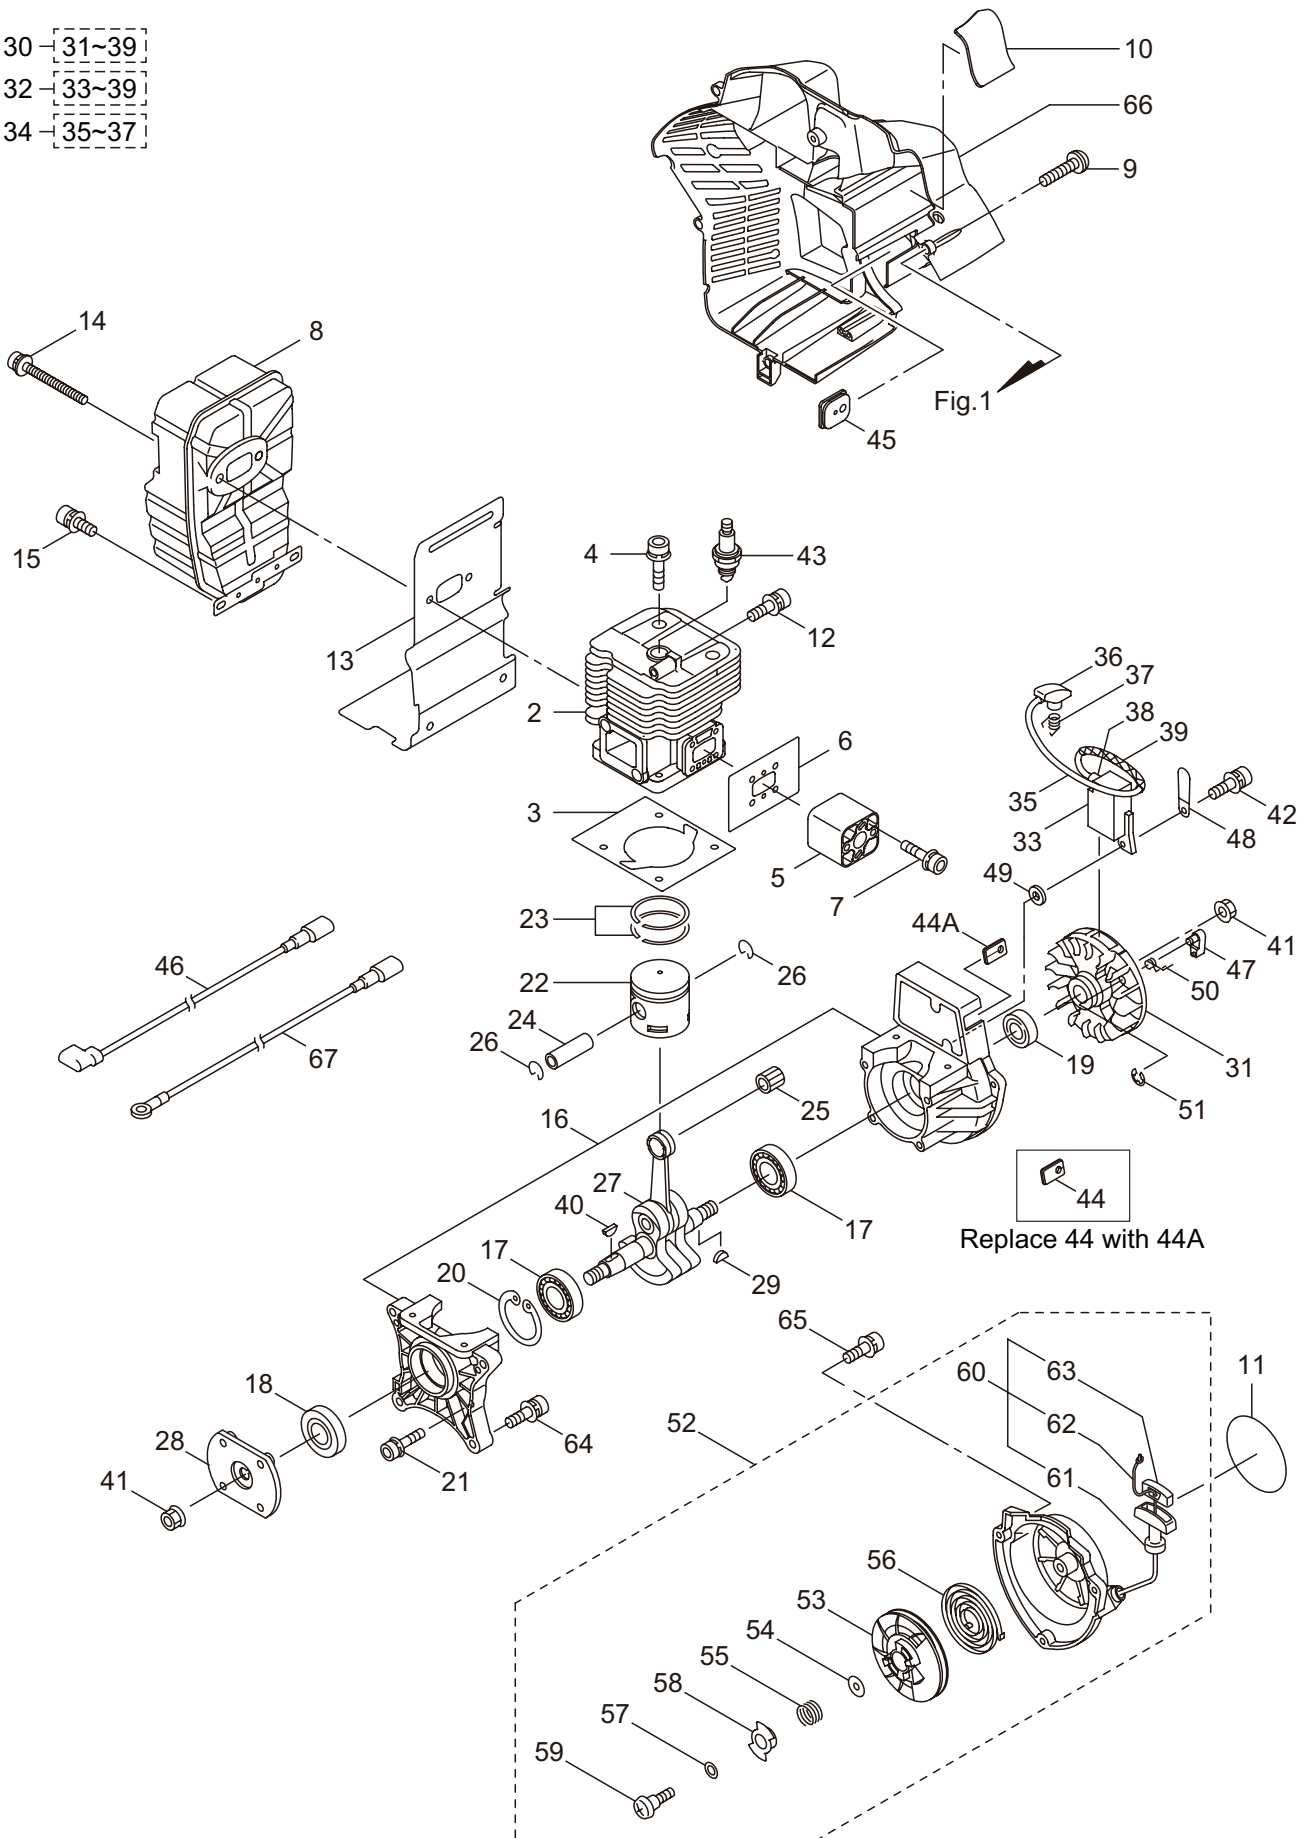

2. BL9000 ENGINE (CYLINDER, CRANKCASE)

30 - 31~39
32 - 33~39
34 - 35~37

Ref. No.	Part No.	Part Name	Q'ty	Remarks
2-1	278870	Engine	1	CE800/04
2-2	275765	Cylinder Comp	1	
2-3	275760	Gasket	1	
2-4	261246	Cap Screw	4	M5x25
2-5	276109	Insulator	1	
2-6	276110	Gasket	1	
2-7	277832	Cap Screw	4	M5x30
2-8	275758	Muffler Ass'y	1	
2-9	131523	Tapping Screw	5	M5x20
2-10	277462	Grommet	1	
2-11	134368	Label	1	
2-12	264223	Cap Screw	1	M5x40
2-13	276111	Gasket	1	
2-14	261607	Cap Screw	2	M5x16
2-15	276154	Cap Screw	2	M6x70
2-16	276112	Crankcase	1	
2-17	276117	Bearing	2	
2-18	276118	Oil Seal	1	
2-19	262565	Oil Seal	1	ISCD15257
2-20	276119	Snap Ring	1	
2-21	234636	Cap Screw	4	M5x35
2-22	277475	Piston	1	
2-23	275757	Piston Ring	2	
2-24	278019	Piston Pin	1	
2-25	278471	Bearing,Needle	1	KBK12x15x14.3x5
2-26	276122	Cir Crip	2	
2-27	276123	Shaft Comp	1	
2-28	276129	Adapter	1	
2-29	261076	Woodruff Key	1	3x10
2-30	279231	Magneto Ass'y	1	Incl.31-39
2-31	279232	Rotor	1	
2-32	279233	Ignition Coil Ass'y	1	Incl.33-39
2-33	286095	Ignition Coil	1	
2-34	276466	Spark Plug Wire Ass'y	1	Incl.35-37
2-35	276467	Spark Plug Wire	1	
2-36	282292	Plug Boot	1	
2-37	261075	Connector	1	
2-38	261072	Cap	1	
2-39	276468	Tube	1	
2-40	261076	Woodruff Key	1	3x10
2-41	276302	Nut	2	
2-42	281211	Cap Screw	2	M4x20
2-43	285982	Spark Plug	1	NGK BPM8Y
2-44		Grommet	1	
2-44A	279721	Grommet	1