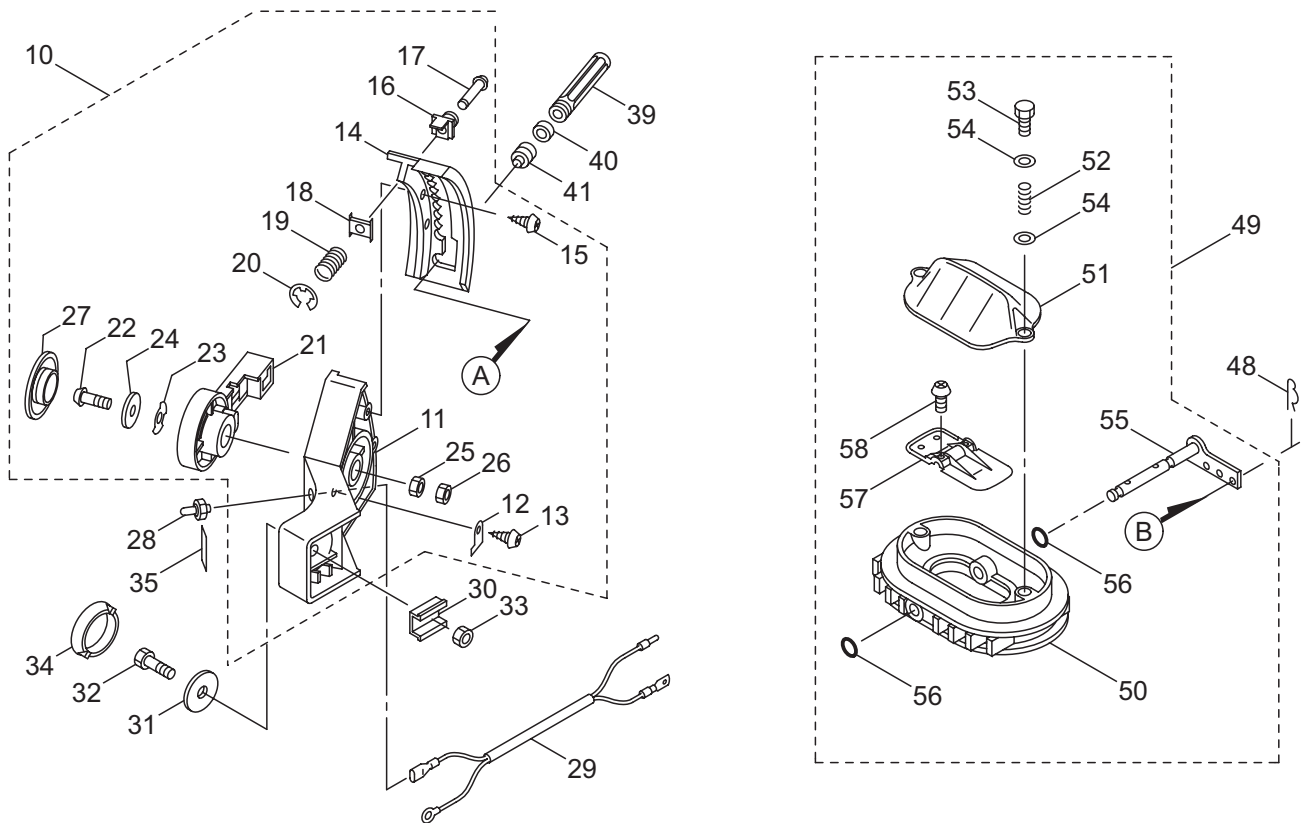

2. MD8026 FAN CASE

Ref. No.	Part No.	Part Name	Q'ty	Remarks
2-46	127298	Nut	1	M6
2-47	020584	Female Universal Joint	1	
2-48	107609	Snap Pin	1	
2-49	107743	Shutter Ass'y	1	Incl.50-58
2-50	114231	Shutter Case	1	
2-51	102078	Shutter Cover	1	
2-52	107621	Spring	2	
2-53	089036	Bolt	2	M5x0.8x35x8
2-54	107745	Washer	4	5.5x12xt0.8
2-55	107617	Link Shaft	1	
2-56	022056	O-Ring	2	P7
2-57	107623	Shutter	1	
2-58	088313	Screw	2	M4x10
2-59	117648	Discharge Port Ass'y	1	Incl.60
2-60	108016	Packing	1	
2-61	598459	Crescent Ass'y	1	Incl.62,63
2-62	117712	Crescent (R)	1	
2-63	117713	Crescent (L)	1	
2-64	089041	Bolt	4	M6x16
2-65	104309	Nut	4	M6