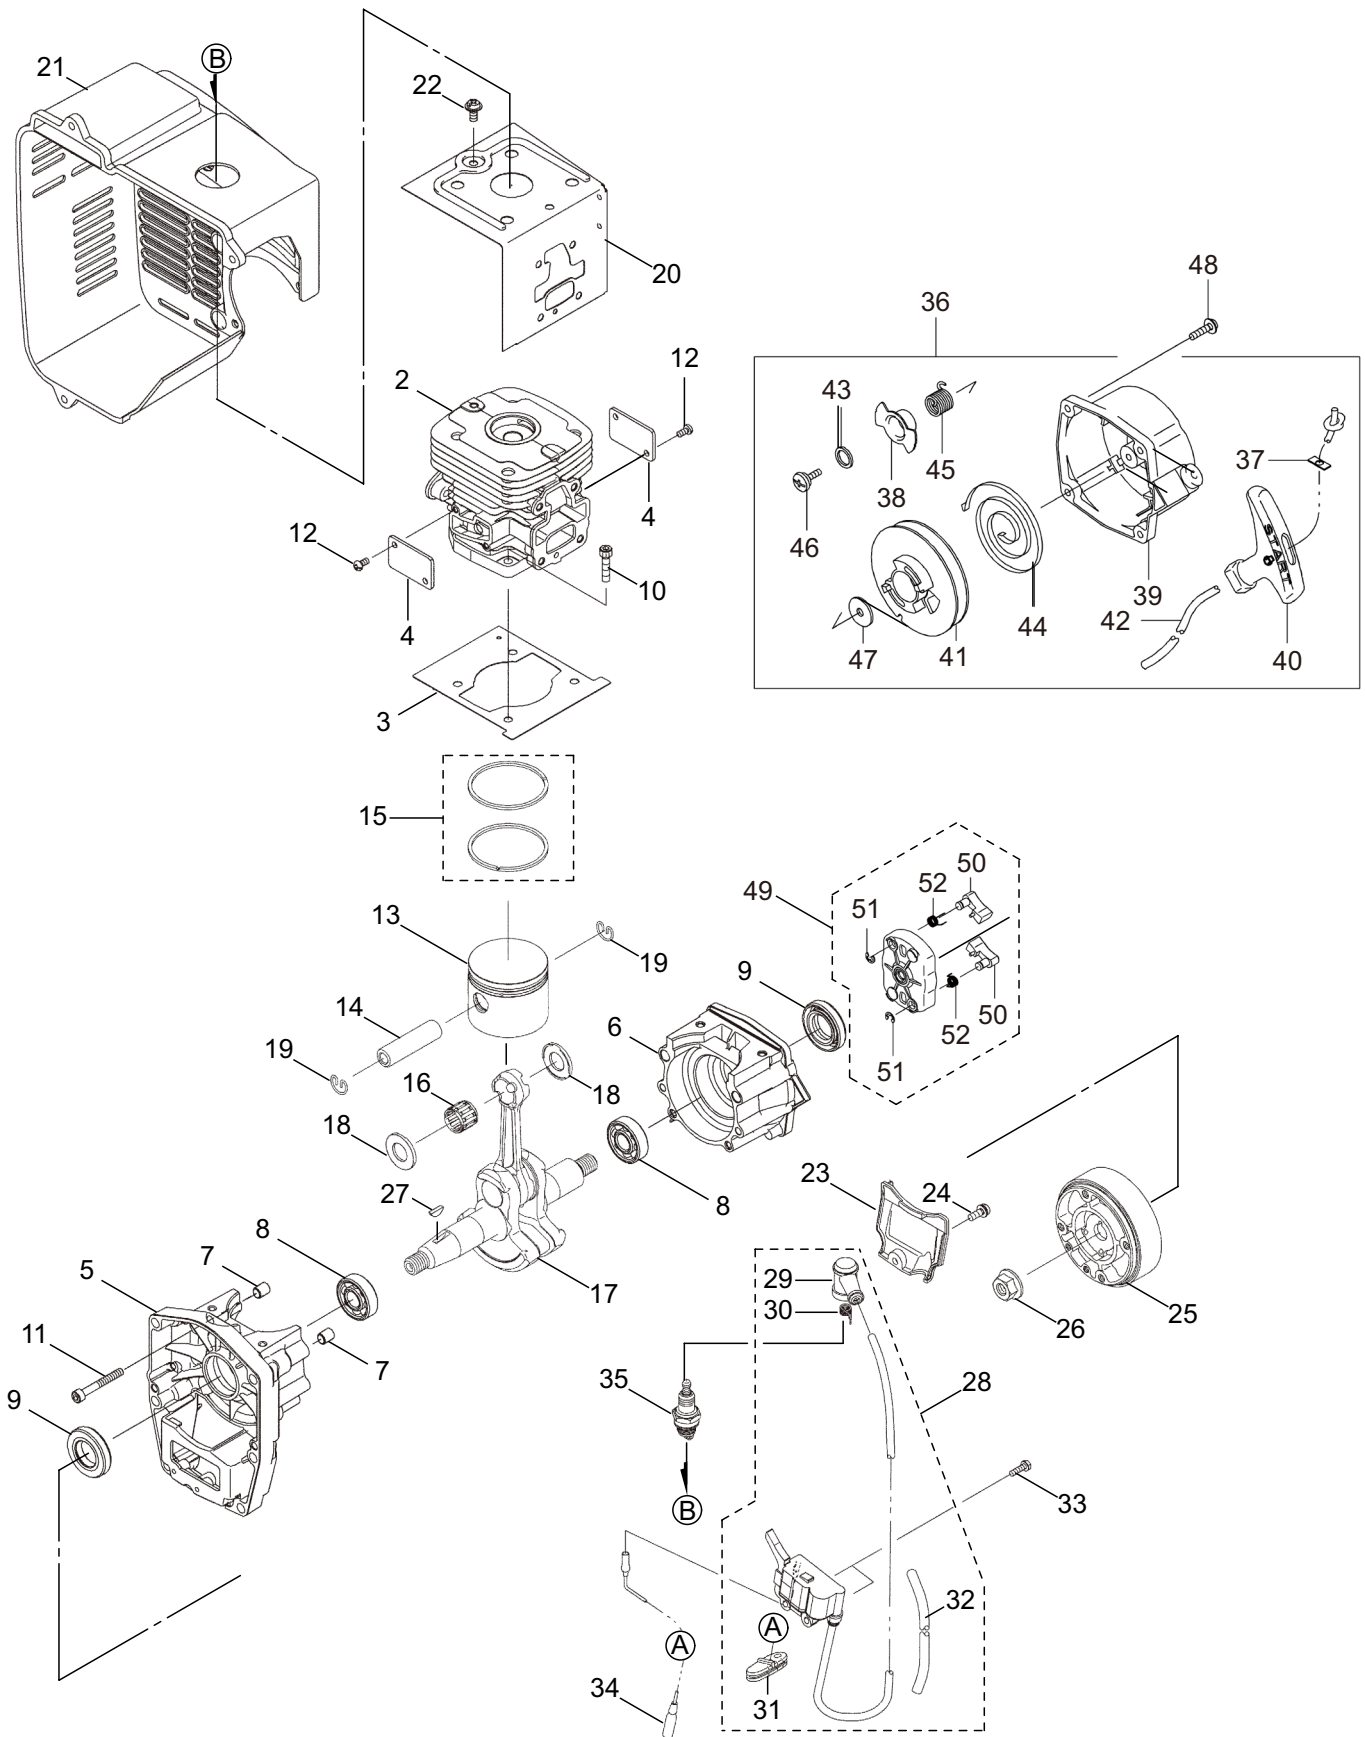

3. MD8026
ENGINE (CYLINDER, CRANKCASE)

Ref. No.	Part No.	Part Name	Q'ty	Remarks
3-47	426350	Washer	1	
3-48	419588	Screw	4	
3-49	419583	Starting Pulley	1	Incl.50-52
3-50	419581	Pawl	2	
3-51	944226	Snap Ring	2	
3-52	416281	Spring	2