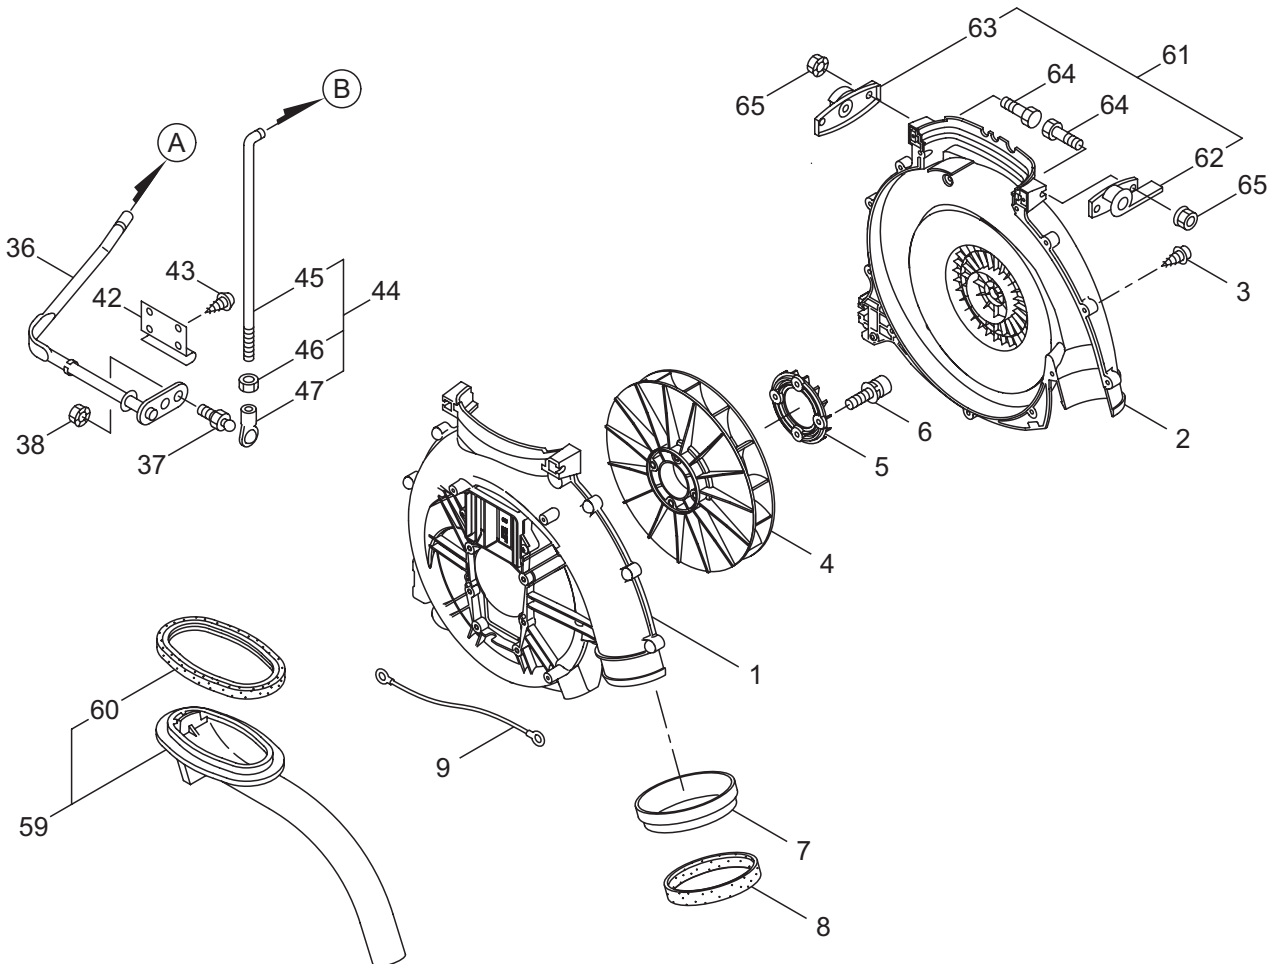

2. MD8026
FAN CASE

Ref. No.	Part No.	Part Name	Q'ty	Remarks
2-1	130017	Fan Case (E)	1	
2-2	130022	Fan Case (S)	1	
2-3	130420	Tapping Screw	13	M5x25
2-4	128908	Fan	1	
2-5	128910	Ring	1	
2-6	128911	Bolt	4	M6x40(W12xT2)
2-7	119160	Collar	1	
2-8	119161	Rubber Band	1	
2-9	127531	Earth Code	1	
2-10	130026	Lever Ass'y	1	Incl.11-27
2-11	120708	Dial Plate Retainer	1	
2-12	128214	Plate	1	
2-13	128195	Screw	1	M4x8
2-14	120888	Dial Plate	1	
2-15	128196	Tapping Screw	2	M5x14
2-16	111232	Stopper	1	
2-17	127848	Pin	1	4.5x38.2L
2-18	111233	Plate	1	
2-19	128215	Spring	1	
2-20	026368	E-Ring	1	
2-21	110648	Throttle Lever	1	
2-22	081457	Screw	1	M6x25
2-23	111156	Wave Washer	1	WW-16
2-24	013512	Washer	1	6.5x25xt2.3
2-25	100234	Nut	1	M6
2-26	127218	Nut	1	M6
2-27	110730	Cap	1	
2-28	117623	Switch	1	
2-29	130404	Wire Harness	1	
2-30	128217	Washer	1	
2-31	128212	Washer	1	8.5x30xT2.3
2-32	128213	Bolt	1	M8x25
2-33	126990	Nut	1	M8
2-34	110729	Cap	1	
2-35	120793	Label	1	ON,OFF
2-36	130027	Shutter Lever	1	
2-37	109606	Male Universal Joint	1	
2-38	126756	Nut	1	M6
2-39	100632	Knob	1	
2-40	100633	Snap	1	
2-41	100726	Cap	1	
2-42	117022	Lever Retainer	1	
2-43	128196	Tapping Screw	4	M5x14
2-44	130124	Joint Rod Ass'y	1	Incl.45-47
2-45	130125	Joint Rod	1