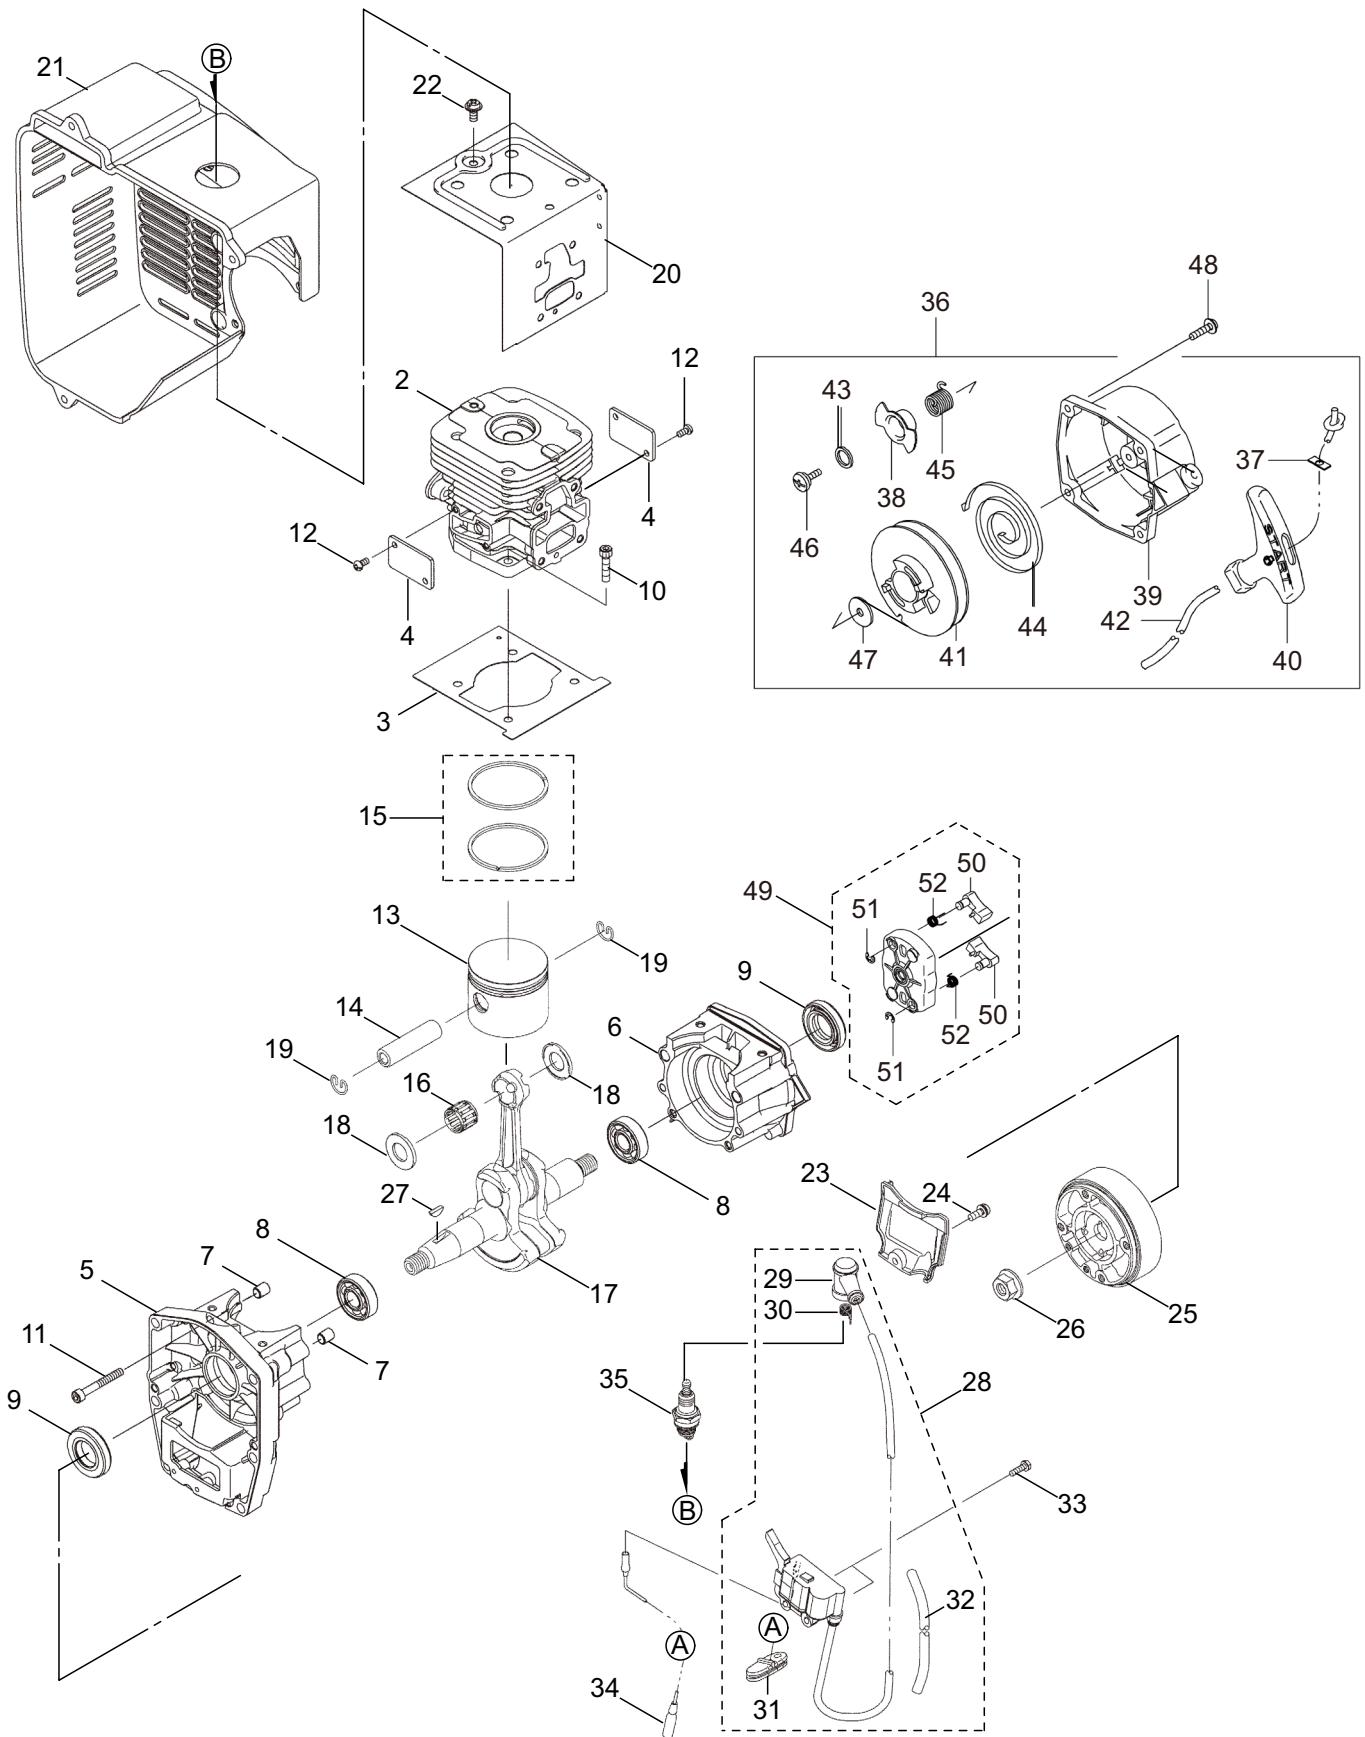

3. MD8026
ENGINE (CYLINDER, CRANKCASE)

Ref. No.	Part No.	Part Name	Q'ty	Remarks
3-1	274496	Engine	1	TK065D-KT00
3-2	426073	Cylinder	1	
3-3	426074	Gasket	1	
3-4	426075	Plate	2	
3-5	426076	Crankcase	1	
3-6	426077	Crankcase	1	
3-7	419524	Pin	2	
3-8	426078	Bearing	2	#6303C3
3-9	419527	Oil Seal	2	
3-10	416110	Bolt, Socket	4	5x20
3-11	426079	Bolt	4	5x40
3-12	416111	Screw	4	4x8
3-13	426080	Piston	1	
3-14	649322	Piston Pin	1	
3-15	426081	Piston Ring Set	1	
3-16	649325	Bearing	1	
3-17	426082	Crankshaft Ass'y	1	
3-18	426083	Spacer	2	
3-19	419536	Snap Ring	2	
3-20	426084	Shroud	1	
3-21	426342	Shroud	1	
3-22	419543	Screw	1	5x12
3-23	426086	Cover	1	
3-24	419529	Screw	1	
3-25	426087	Flywheel	1	
3-26	419554	Nut	1	10mm
3-27	419549	Key	1	
3-28	426090	Ignition Coil Ass'y	1	Incl.29-32
3-29	426088	Spark Plug Cap	1	
3-30	426089	Tarminal	1	
3-31	426093	Grommet	1	
3-32	426094	Tube	1	
3-33	419552	Bolt	2	4x14
3-34	426091	Lead Wire	1	
3-35	426092	Spark Plug	1	BPMR7A-9
3-36	426346	Recoil Starter Ass'y	1	Incl.37-47
3-37	944502	Plate	1	
3-38	426344	Retainer	1	
3-39	426345	Starter Case	1	
3-40	998437	Grip	1	
3-41	426347	Reel	1	
3-42	419586	Rope	1	
3-43	944978	Thrust Washer	1	
3-44	426348	Spiral Spring	1	
3-45	426349	Spring	1	
3-46	416177	Screw	1