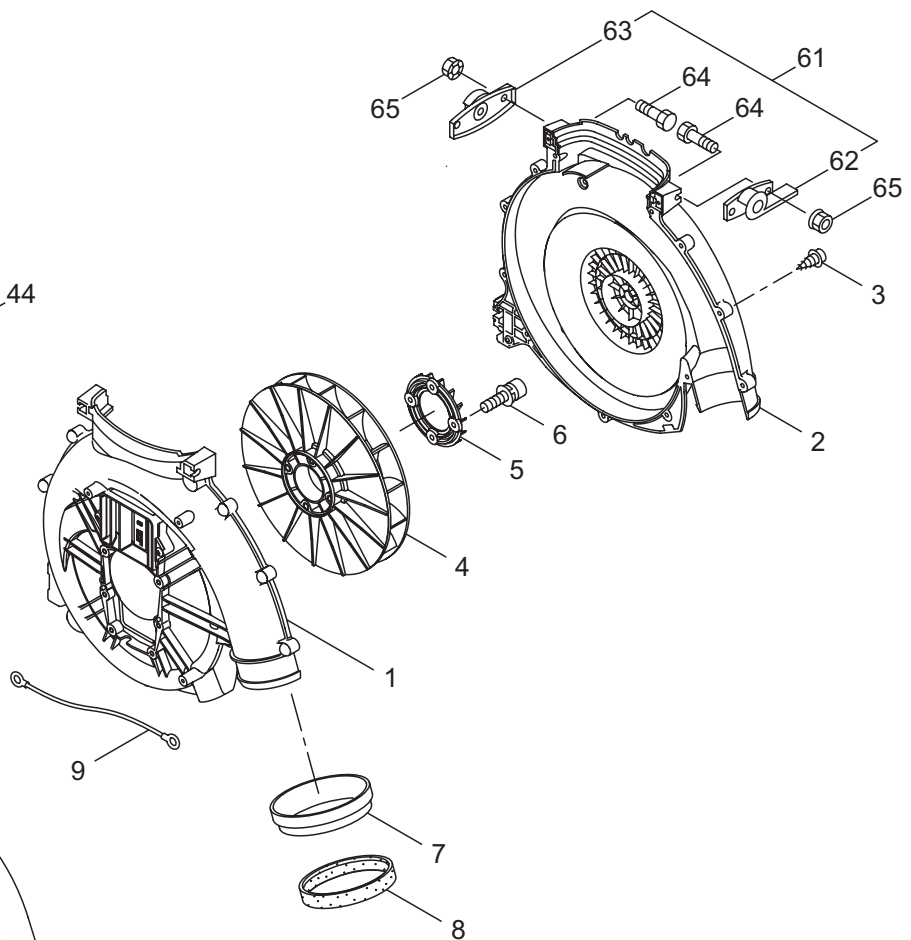

2. MD8026 FAN CASE

Ref. No.	Part No.	Part Name	Q'ty	Remarks
2-46	127298	Nut	1	M6
2-47	020584	Female Universal Joint	1	
2-48	107609	Snap Pin	1	
2-49	107743	Shutter Ass'y	1	Incl.50-58
2-50	114231	Shutter Case	1	
2-51	102078	Shutter Cover	1	
2-52	107621	Spring	2	
2-53	089036	Bolt	2	M5x0.8x35x8
2-54	107745	Washer	4	5.5x12xt0.8
2-55	107617	Link Shaft	1	
2-56	022056	O-Ring	2	P7
2-57	107623	Shutter	1	
2-58	088313	Screw	2	M4x10
2-59	117648	Discharge Port Ass'y	1	Incl.60
2-60	108016	Packing	1	
2-61	598459	Crescent Ass'y	1	Incl.62,63
2-62	117712	Crescent (R)	1	
2-63	117713	Crescent (L)	1	
2-64	089041	Bolt	4	M6x16
2-65	104309	Nut	4	M6