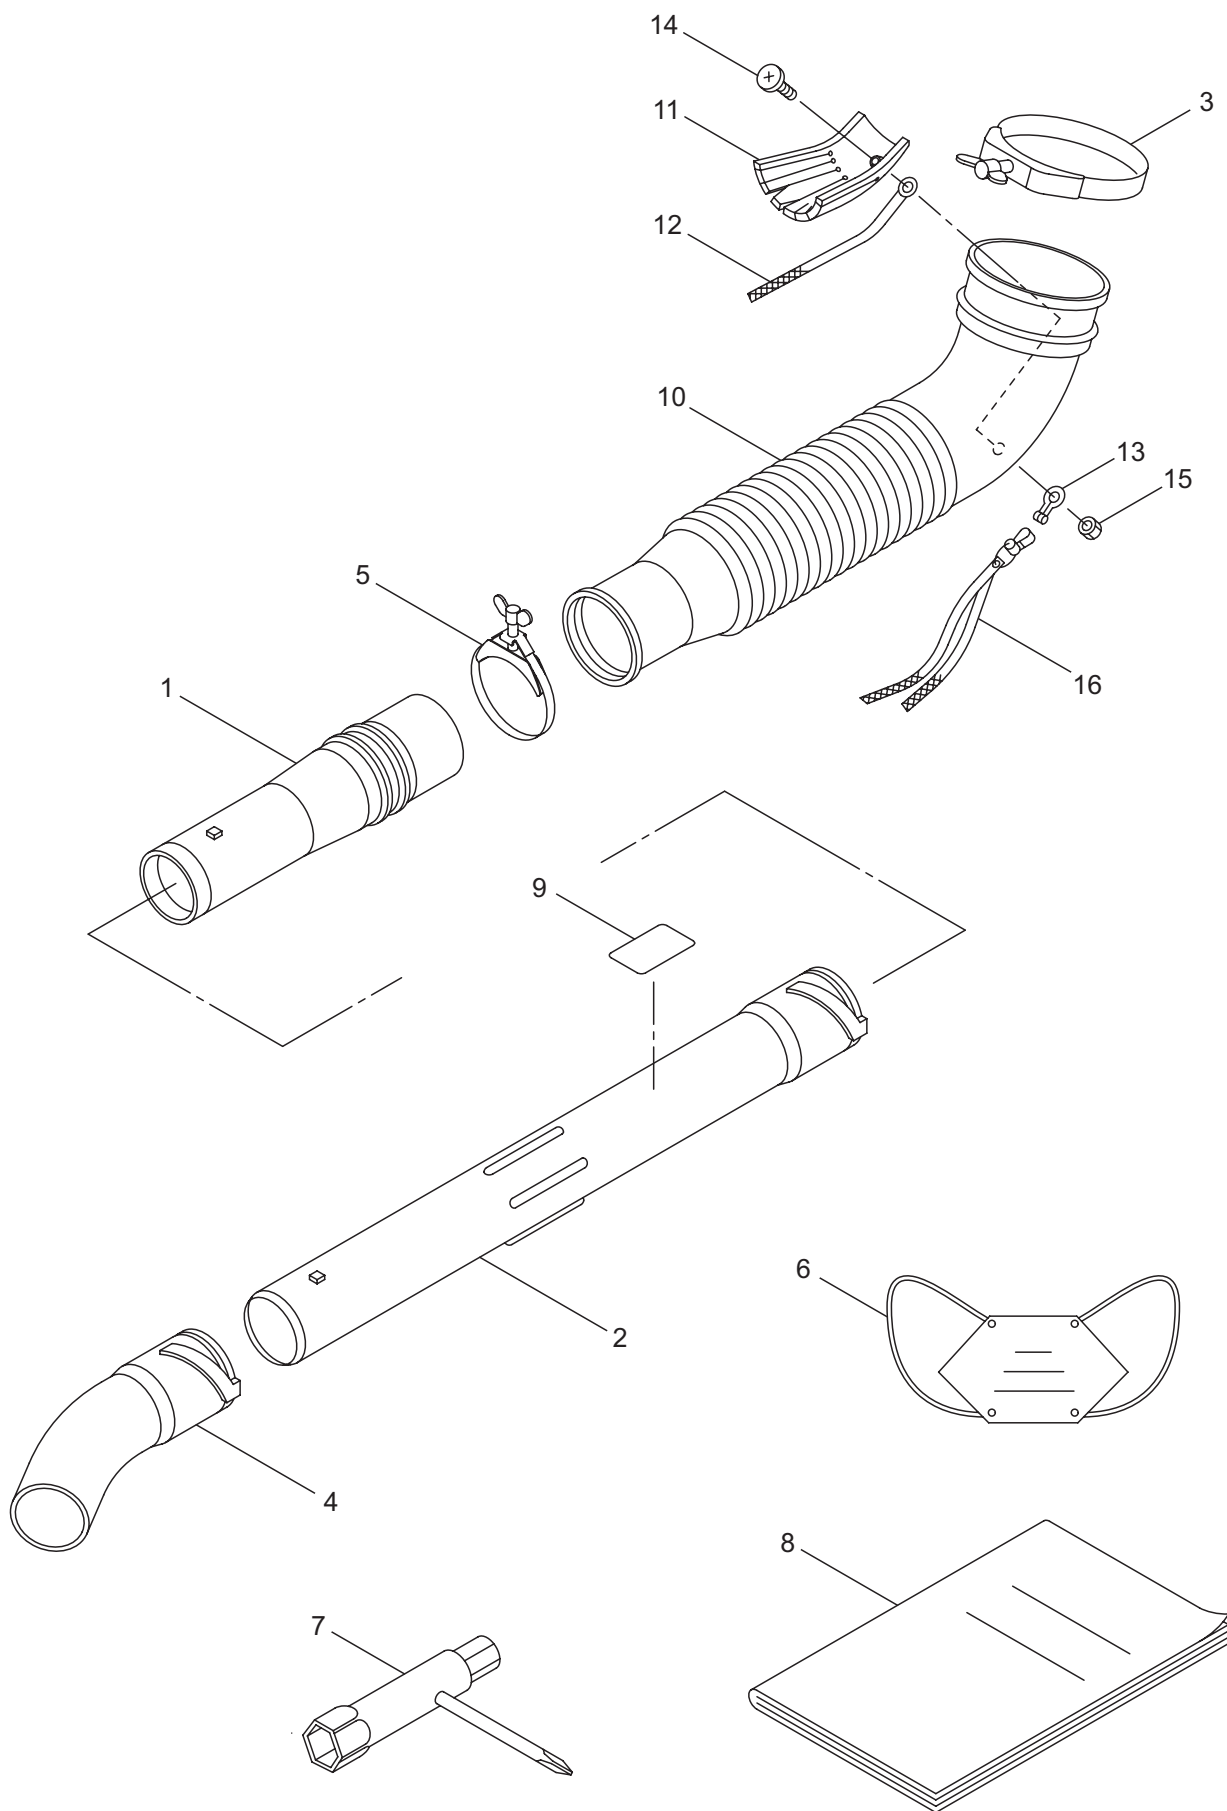

5. MD8026
ACCESSORIES

Ref. No.	Part No.	Part Name	Q'ty	Remarks
5-1	121242	Swivel Pipe	1	
5-2	107149	Straight Pipe	1	600L
5-3	128189	Clamp Ass'y	1	#105
5-4	106725	Bent Pipe	1	
5-5	128305	Clamp Ass'y	1	#78
5-6	124903	Musk	1	
5-7	127099	Box Spanner	1	
5-8	130730	Instruction Manual	1	MD8026
5-9	124953	Label	1	
5-10	119186	Flexble Pipe	1	Black
5-11	119416	Reinforced Plate	1	
5-12	100293	Earth Code	1	
5-13	101608	Clamp	1	
5-14	119417	Screw	1	M6
5-15	081241	Nut	1	M6
5-16	101252	Earth	1