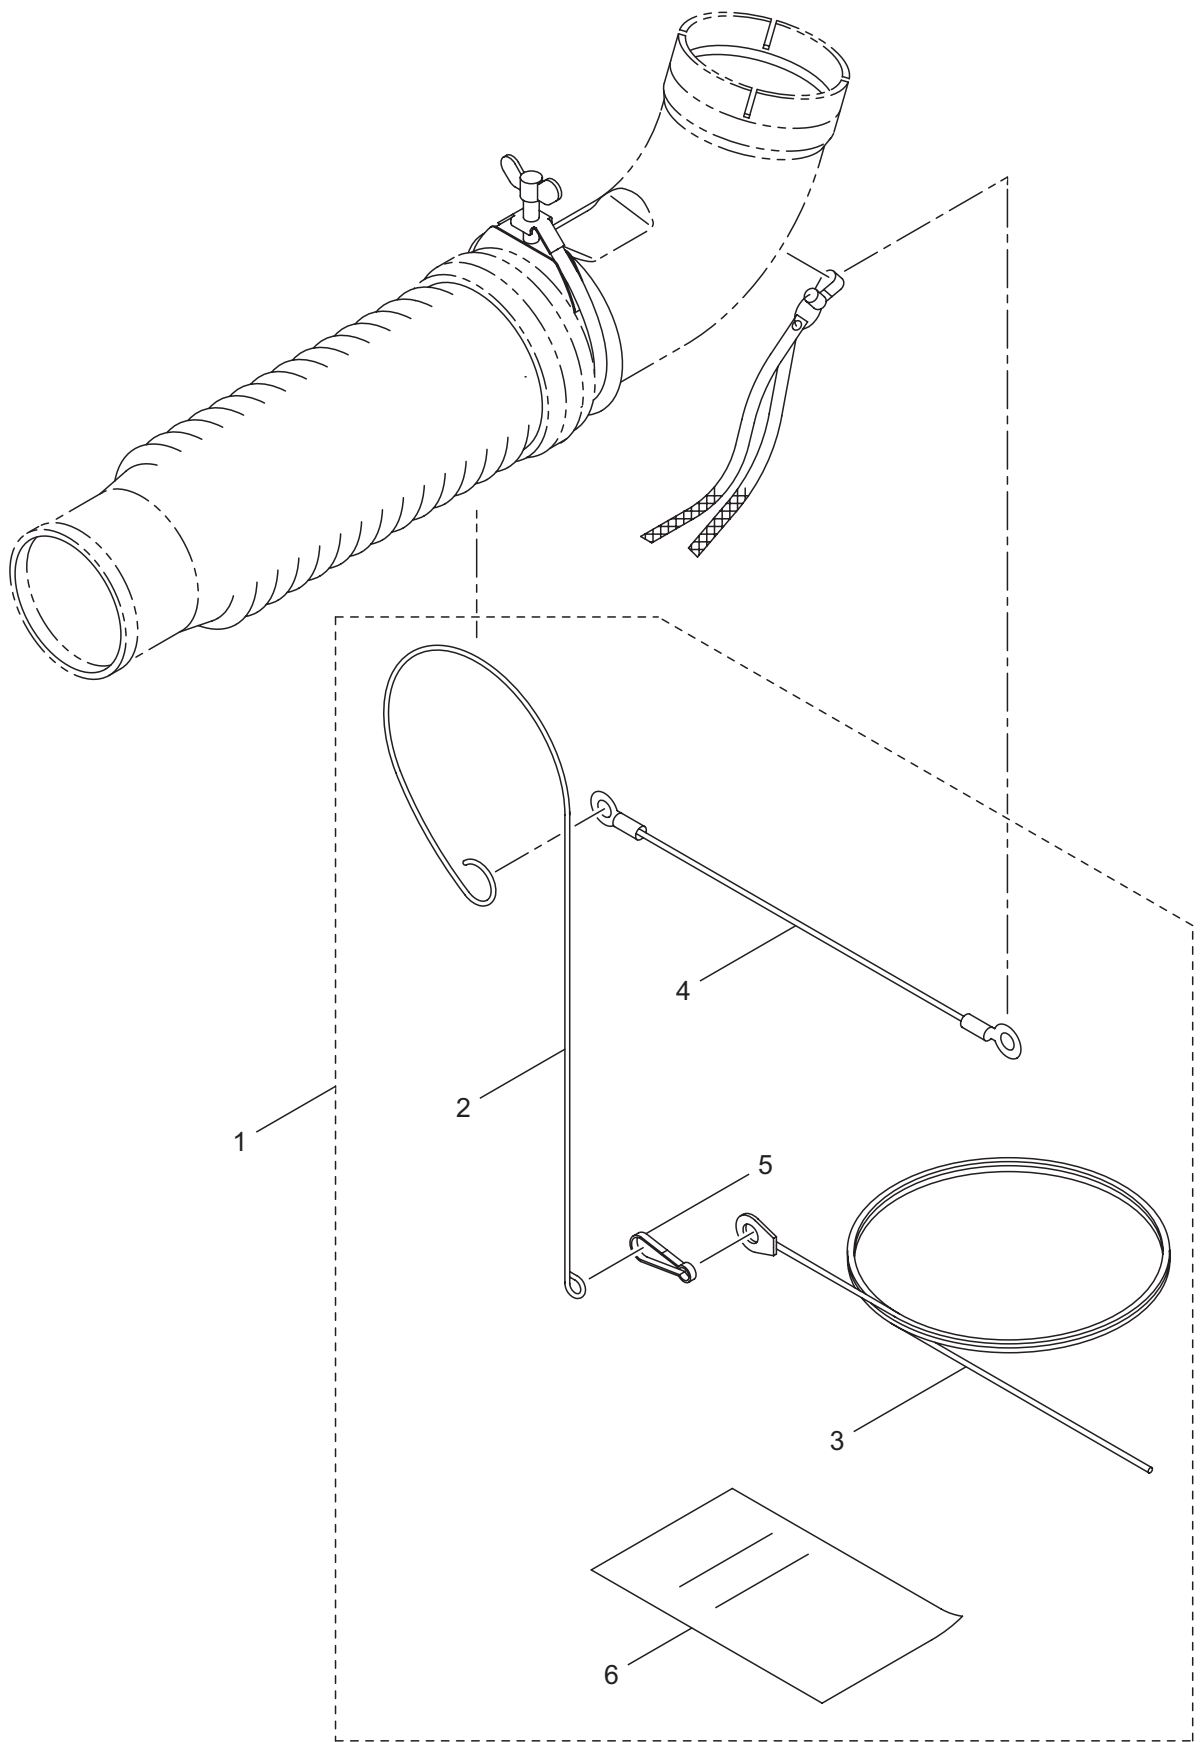

7. MD8026
OPTIONAL PARTS (EARTH KIT)

Ref. No.	Part No.	Part Name	Q'ty	Remarks
7-1	131398	Earth Kit	1	Incl.2-6
7-2	131395	Clamp	1	
7-3	131396	Earth Code	1	
7-4	131397	Earth Code	1	
7-5	107097	Clip	1	
7-6	131399	Instruction Manual	1