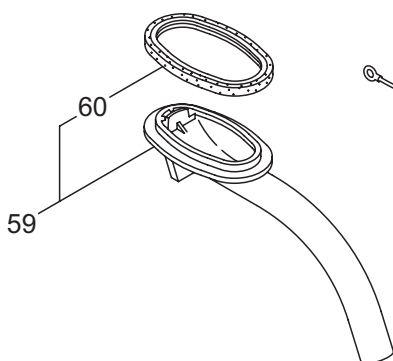

2. MD8026 FAN CASE

Ref. No.	Part No.	Part Name	Q'ty	Remarks
2-46	127298	Nut	1	M6
2-47	020584	Female Universal Joint	1	
2-48	107609	Snap Pin	1	
2-49	107743	Shutter Ass'y	1	Incl.50-58
2-50	114231	Shutter Case	1	
2-51	102078	Shutter Cover	1	
2-52	107621	Spring	2	
2-53	089036	Bolt	2	M5x0.8x35x8
2-54	107745	Washer	4	5.5x12xt0.8
2-55	107617	Link Shaft	1	
2-56	022056	O-Ring	2	P7
2-57	107623	Shutter	1	
2-58	088313	Screw	2	M4x10
2-59	117648	Discharge Port Ass'y	1	Incl.60
2-60	108016	Packing	1	
2-61	598459	Crescent Ass'y	1	Incl.62,63
2-62	117712	Crescent (R)	1	
2-63	117713	Crescent (L)	1	
2-64	089041	Bolt	4	M6x16
2-65	104309	Nut	4	M6