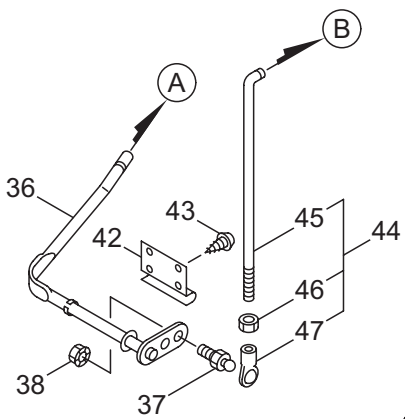

2. MD8026 FAN CASE

Ref. No.	Part No.	Part Name	Q'ty	Remarks
2-46	127298	Nut	1	M6
2-47	020584	Female Universal Joint	1	
2-48	107609	Snap Pin	1	
2-49	107743	Shutter Ass'y	1	Incl.50-58
2-50	114231	Shutter Case	1	
2-51	102078	Shutter Cover	1	
2-52	107621	Spring	2	
2-53	089036	Bolt	2	M5x0.8x35x8
2-54	107745	Washer	4	5.5x12xt0.8
2-55	107617	Link Shaft	1	
2-56	022056	O-Ring	2	P7
2-57	107623	Shutter	1	
2-58	088313	Screw	2	M4x10
2-59	117648	Discharge Port Ass'y	1	Incl.60
2-60	108016	Packing	1	
2-61	598459	Crescent Ass'y	1	Incl.62,63
2-62	117712	Crescent (R)	1	
2-63	117713	Crescent (L)	1	
2-64	089041	Bolt	4	M6x16
2-65	104309	Nut	4	M6