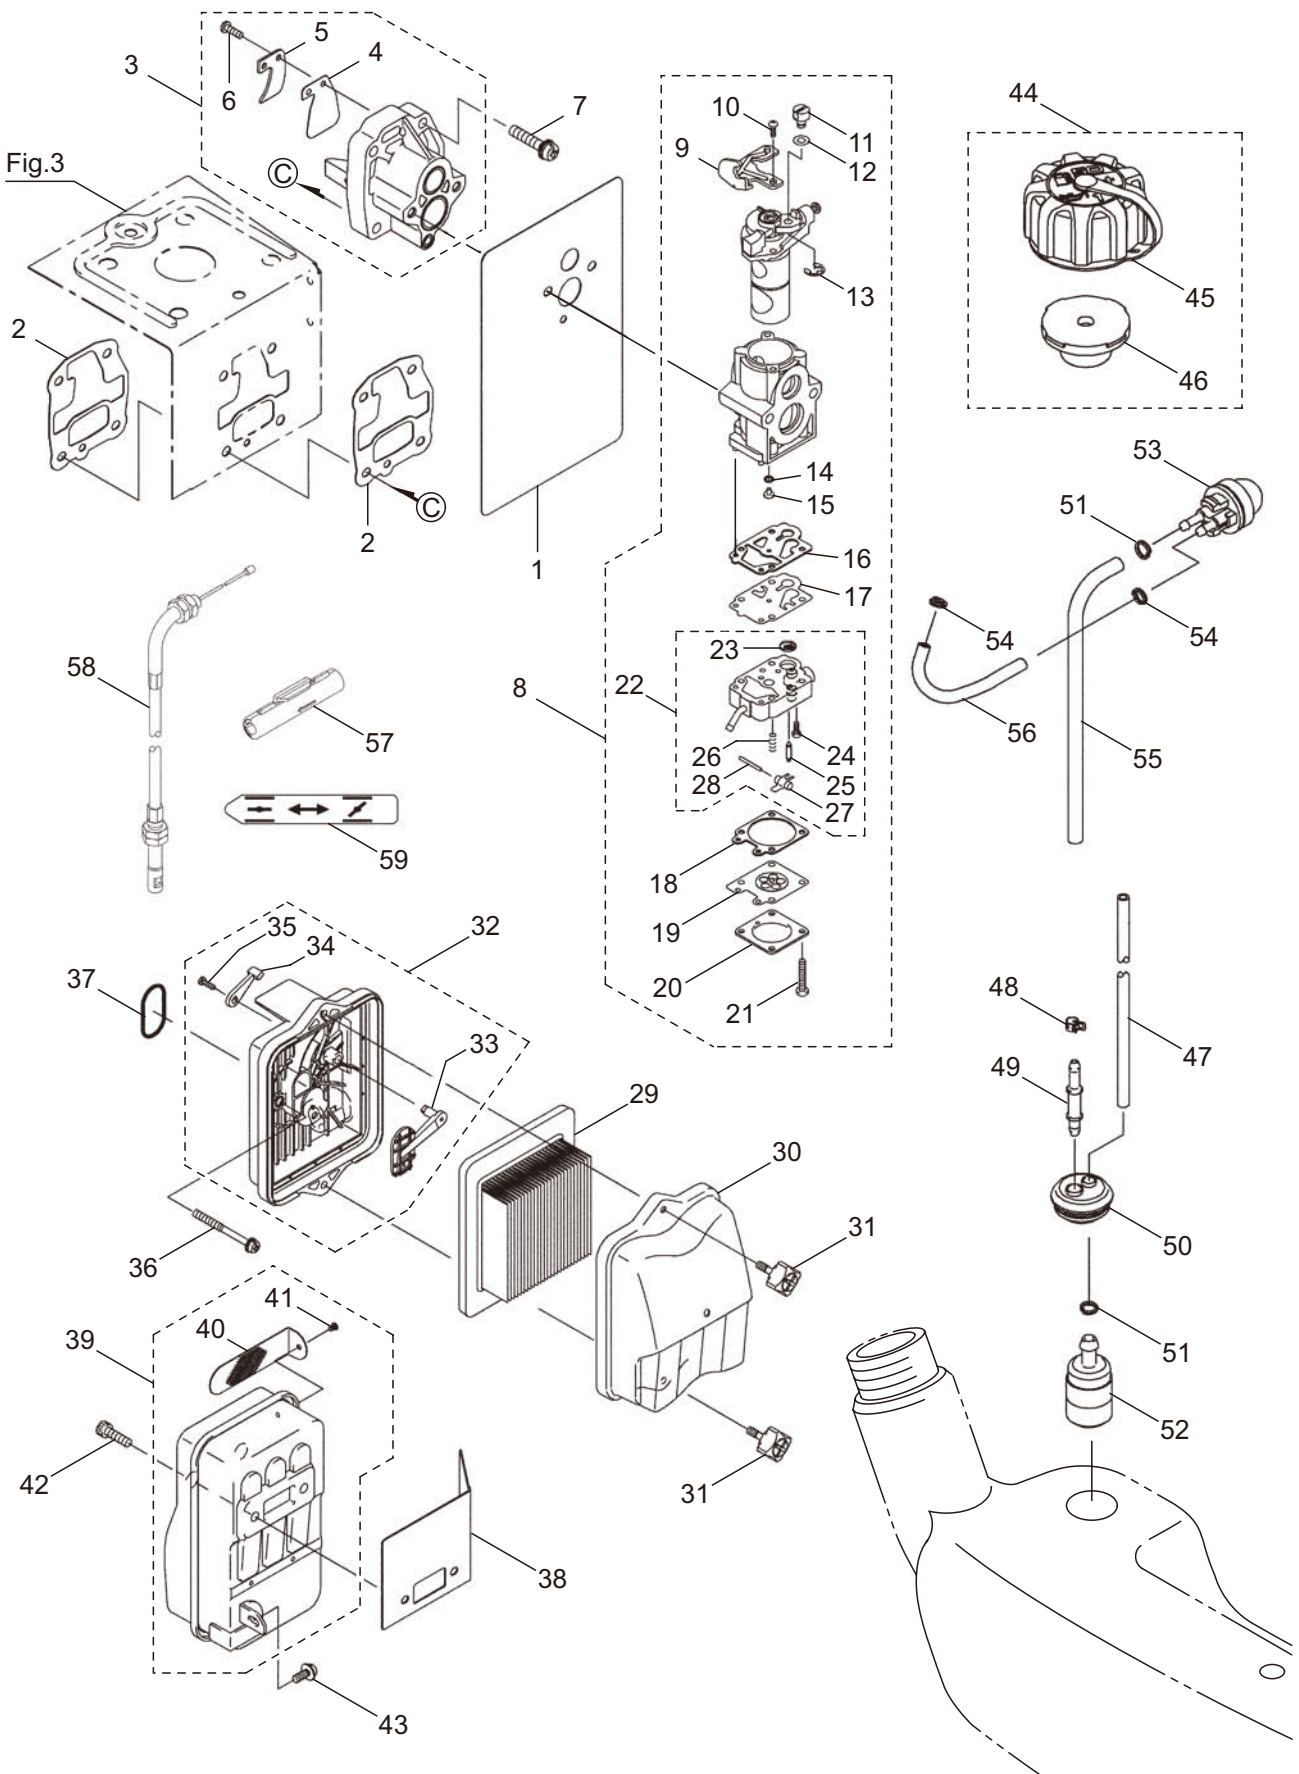

4. MD8026
ENGINE (CARBURETOR, MUFFLER)

Ref. No.	Part No.	Part Name	Q'ty	Remarks
4-1	426096	Gasket	1	
4-2	426095	Gasket	2	
4-3	426343	Reed Valve Ass'y	1	Incl.4-6
4-4	419560	Reed Valve	1	
4-5	419562	Stopper	1	
4-6	419564	Screw	2	3x12
4-7	577361	Screw	4	M5x25
4-8	426098	Carburetor Ass'y	1	Incl.9-28
4-9	649338	Bracket	1	
4-10	577179	Screw	2	
4-11	598415	Arm	1	
4-12	624532	Washer	1	
4-13	577175	Snap Ring	1	
4-14	577182	O-Ring	1	
4-15	649349	Main Jet	1	#55.5
4-16	634350	Gasket	1	
4-17	577185	Diaphragm	1	
4-18	649339	Gasket	1	
4-19	634357	Diaphragm	1	
4-20	649343	Cover	1	
4-21	649348	Screw	4	
4-22	649346	Body	1	Incl.23-28
4-23	624430	Filter	1	
4-24	624432	Screw	1	
4-25	624431	Float Valve	1	
4-26	624434	Spring	1	
4-27	624429	Lever	1	
4-28	624433	Pin	1	
4-29	426099	Air Filter Element Ass'y	1	
4-30	426102	Cap	1	
4-31	426108	Bolt	2	
4-32	426100	Case Ass'y	1	Incl.33-35
4-33	426104	Valve	1	
4-34	426103	Lever	1	
4-35	419577	Screw	1	3x10
4-36	423452	Screw	2	5x55
4-37	423450	O-Ring	1	
4-38	426101	Gasket	1	
4-39	426106	Maffler Ass'y	1	Incl.40,41
4-40	426105	Spark Arrester	1	
4-41	416161	Screw	1	
4-42	426107	Bolt	2	6x20
4-43	419529	Screw	1	
4-44	425443	Tank Cap Ass'y	1	Incl.45,46
4-45	649364	Tank Cap Ass'y	1