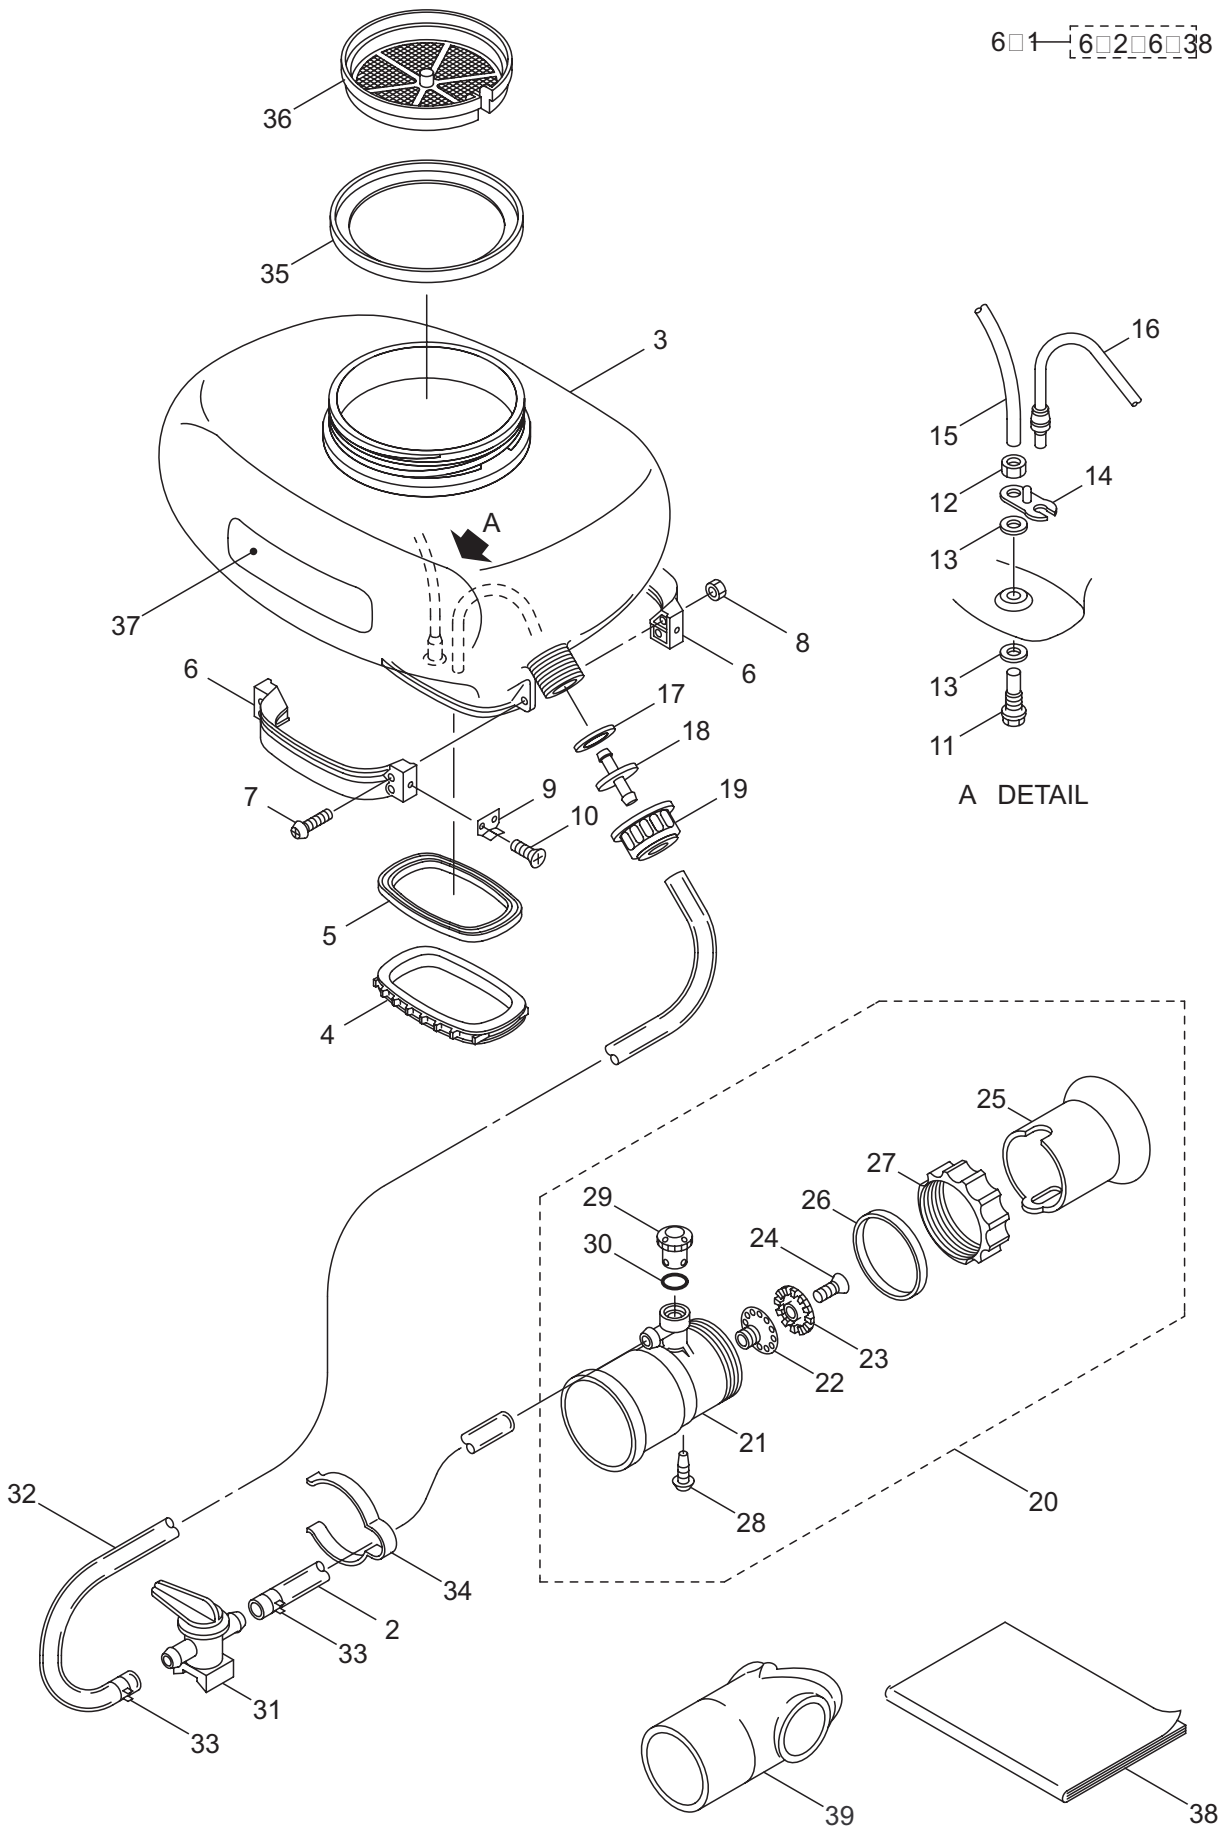

6. MD8026
OPTIONAL PARTS (MIST ATTACHMENT)

6 1 [6 2 6 38]

Ref. No.	Part No.	Part Name	Q'ty	Remarks
6-1	128326	Mist Attachment	1	Incl.2-38 26L
6-2	118975	Vinyl Pipe	1	9x12x1050L
6-3	120649	Chemical Tank	1	26L
6-4	107302	Spacer	1	
6-5	106201	Packing	1	
6-6	106237	Bracket	2	
6-7	089758	Screw	4	M6x35x25
6-8	081242	Nut	4	M6
6-9	106239	Hook	2	
6-10	087970	Screw	4	M5x14
6-11	107303	Joint Pipe	1	
6-12	101063	Joint Nut	1	
6-13	101062	Packing	2	16.5x27xt2.5
6-14	025863	Pipe Holder	1	
6-15	100622	Rubber Tube	1	7x11x380L
6-16	107237	Rubber Tube	1	
6-17	108629	Packing	1	
6-18	109149	Hose Joint	1	
6-19	108627	Cap, Hose Joint	1	
6-20	024412	Mist Nozzle Ass'y	1	Incl.21-30
6-21	029749	Mist Nozzle	1	
6-22	024801	Nozzle Tip	1	
6-23	024802	Nozzle Cap	1	
6-24	087499	Screw	1	M3x12
6-25	024803	Collar, Nozzle Head	1	
6-26	024800	Clamp Ring	1	
6-27	024804	Nut	1	M60x1.5
6-28	024811	Stopper	1	
6-29	024805	Cock	1	
6-30	011345	O-Ring	1	P12
6-31	101872	Mist Cock Ass'y	1	
6-32	024410	Vinyl Pipe	1	9x12x700L
6-33	043972	Hose Band	2	
6-34	024421	Stop Ring	2	
6-35	101834	Cover	1	
6-36	131152	Strainer	1	
6-37	106240	Label	3	MARUYAMA
6-38	128327	Instruction Manual	1	
6-39	119254	Y-Blow Head	1