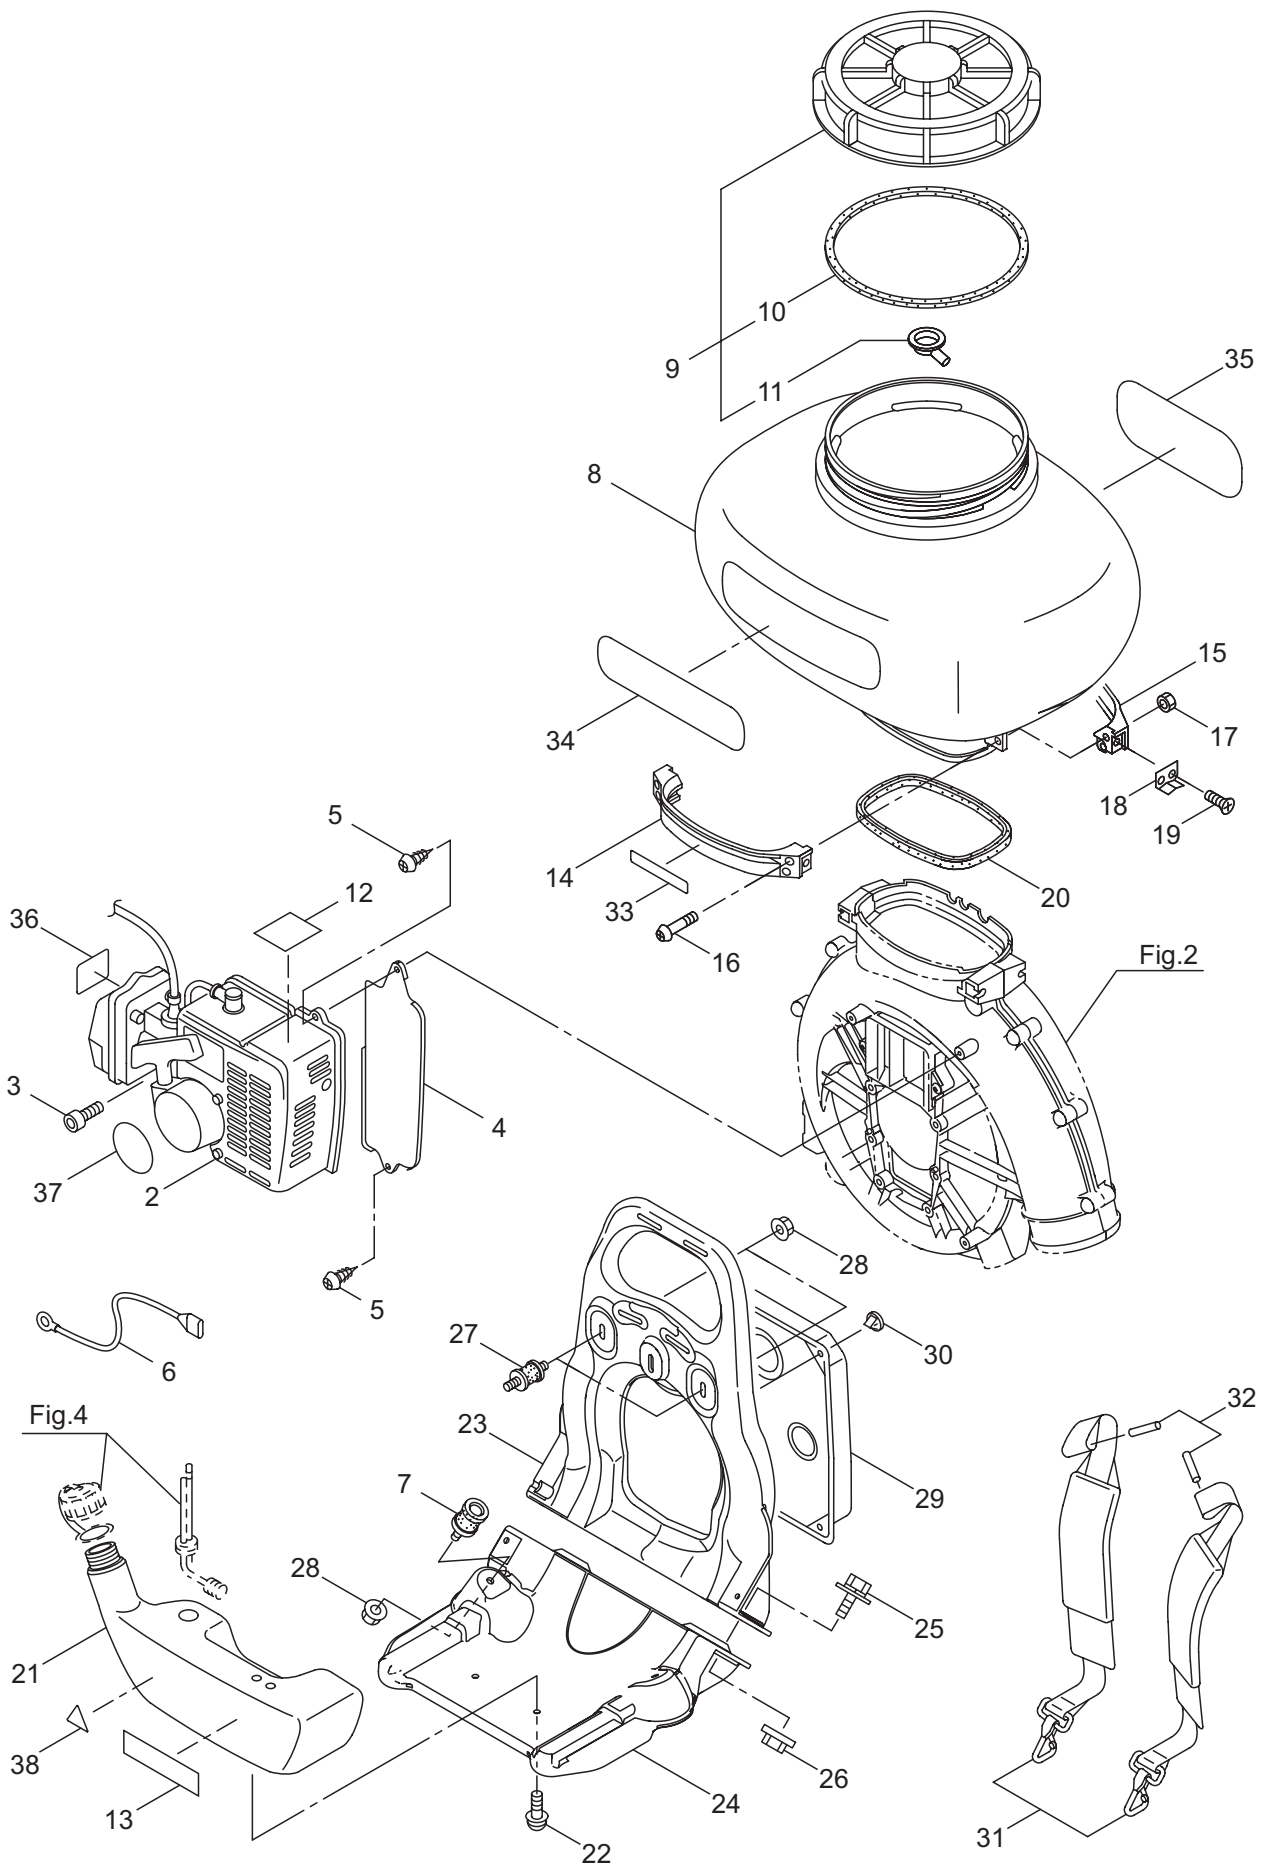

PARTS LIST

MD8026

CONTENTS

1. MAIN BODY	1 ~ 2
2. FAN CASE	3 ~ 6
3. ENGINE (CYLINDER, CRANKCASE)	7 ~ 8
4. ENGINE (CARBURETOR, MUFFLER)	9 ~ 12
5. ACCESSORIES	13 ~ 14
6. OPTIONAL PARTS (MIST ATTACHMENT).....	15 ~ 16
7. OPTIONAL PARTS (EARTH KIT).....	17 ~ 18

2014. 09.

P/N 523902

1. MD8026
MAIN BODY

Ref. No.	Part No.	Part Name	Q'ty	Remarks
1-1	352749	MD8026	1	
1-2	274496	Engine	1	TK065D-KT00
1-3	128142	Bolt	6	M6x30
1-4	125404	Gasket	1	
1-5	127295	Screw	3	M5x16(P-type)
1-6	108634	Ground Wire	1	AVS0.5Bx120
1-7	114454	Buffer	2	40-M6x14
1-8	131066	Chemical Tank	1	26L
1-9	092206	Cap, Chemical Tank	1	Incl.10,11
1-10	103194	Packing	1	
1-11	101915	Inner Cap	1	
1-12	124959	Label	1	
1-13	124960	Label	1	
1-14	107473	Tank Bracket (E)	1	
1-15	107475	Tank Bracket (S)	1	
1-16	088348	Screw	4	M6x45
1-17	081241	Nut	4	M6
1-18	106239	Hook	2	
1-19	087970	Screw	4	M5x14
1-20	107888	Packing	1	
1-21	127707	Fuel Tank	1	
1-22	125561	Screw	2	M5x14
1-23	130034	Backpack Frame A	1	
1-24	125765	Backpack Frame B	1	
1-25	127301	Bolt	4	M6x20(SM)
1-26	127228	Nut	4	M6
1-27	101877	Buffer	2	
1-28	127228	Nut	4	M6
1-29	130221	Cushion Pad	1	
1-30	100749	Fastener	4	#7
1-31	130114	Knapsack Strap Ass'y	1	
1-32	125717	Pin	2	
1-33	130775	Label	1	MD8026
1-34	124934	Label	1	M-MARUYAMA
1-35	124935	Label	1	
1-36	125747	Label	1	
1-37	130126	Label	1	
1-38	124958	Label	1	