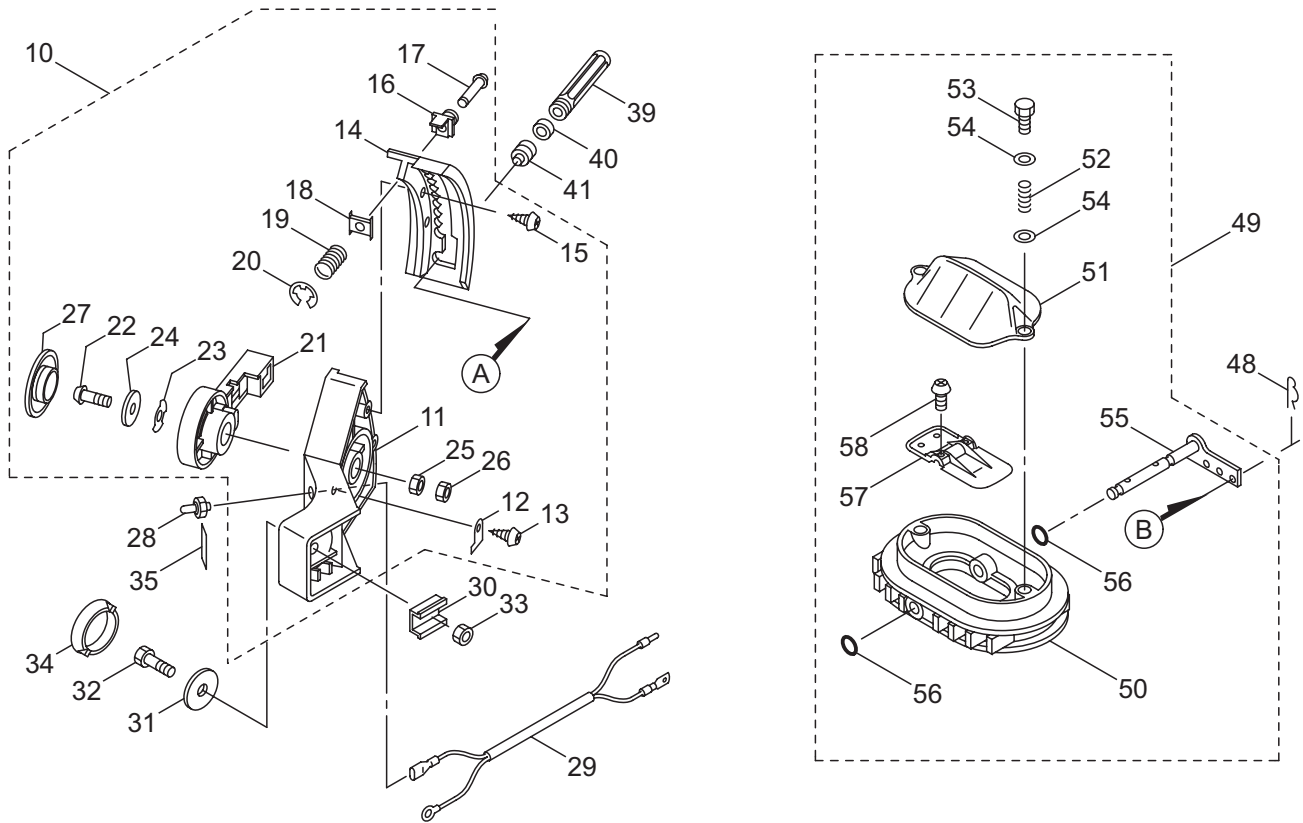

2. MD8026
FAN CASE

Ref. No.	Part No.	Part Name	Q'ty	Remarks
2-1	130017	Fan Case (E)	1	
2-2	130022	Fan Case (S)	1	
2-3	130420	Tapping Screw	13	M5x25
2-4	128908	Fan	1	
2-5	128910	Ring	1	
2-6	128911	Bolt	4	M6x40(W12xT2)
2-7	119160	Collar	1	
2-8	119161	Rubber Band	1	
2-9	127531	Earth Code	1	
2-10	130026	Lever Ass'y	1	Incl.11-27
2-11	120708	Dial Plate Retainer	1	
2-12	128214	Plate	1	
2-13	128195	Screw	1	M4x8
2-14	120888	Dial Plate	1	
2-15	128196	Tapping Screw	2	M5x14
2-16	111232	Stopper	1	
2-17	127848	Pin	1	4.5x38.2L
2-18	111233	Plate	1	
2-19	128215	Spring	1	
2-20	026368	E-Ring	1	
2-21	110648	Throttle Lever	1	
2-22	081457	Screw	1	M6x25
2-23	111156	Wave Washer	1	WW-16
2-24	013512	Washer	1	6.5x25xt2.3
2-25	100234	Nut	1	M6
2-26	127218	Nut	1	M6
2-27	110730	Cap	1	
2-28	117623	Switch	1	
2-29	130404	Wire Harness	1	
2-30	128217	Washer	1	
2-31	128212	Washer	1	8.5x30xT2.3
2-32	128213	Bolt	1	M8x25
2-33	126990	Nut	1	M8
2-34	110729	Cap	1	
2-35	120793	Label	1	ON,OFF
2-36	130027	Shutter Lever	1	
2-37	109606	Male Universal Joint	1	
2-38	126756	Nut	1	M6
2-39	100632	Knob	1	
2-40	100633	Snap	1	
2-41	100726	Cap	1	
2-42	117022	Lever Retainer	1	
2-43	128196	Tapping Screw	4	M5x14
2-44	130124	Joint Rod Ass'y	1	Incl.45-47
2-45	130125	Joint Rod	1